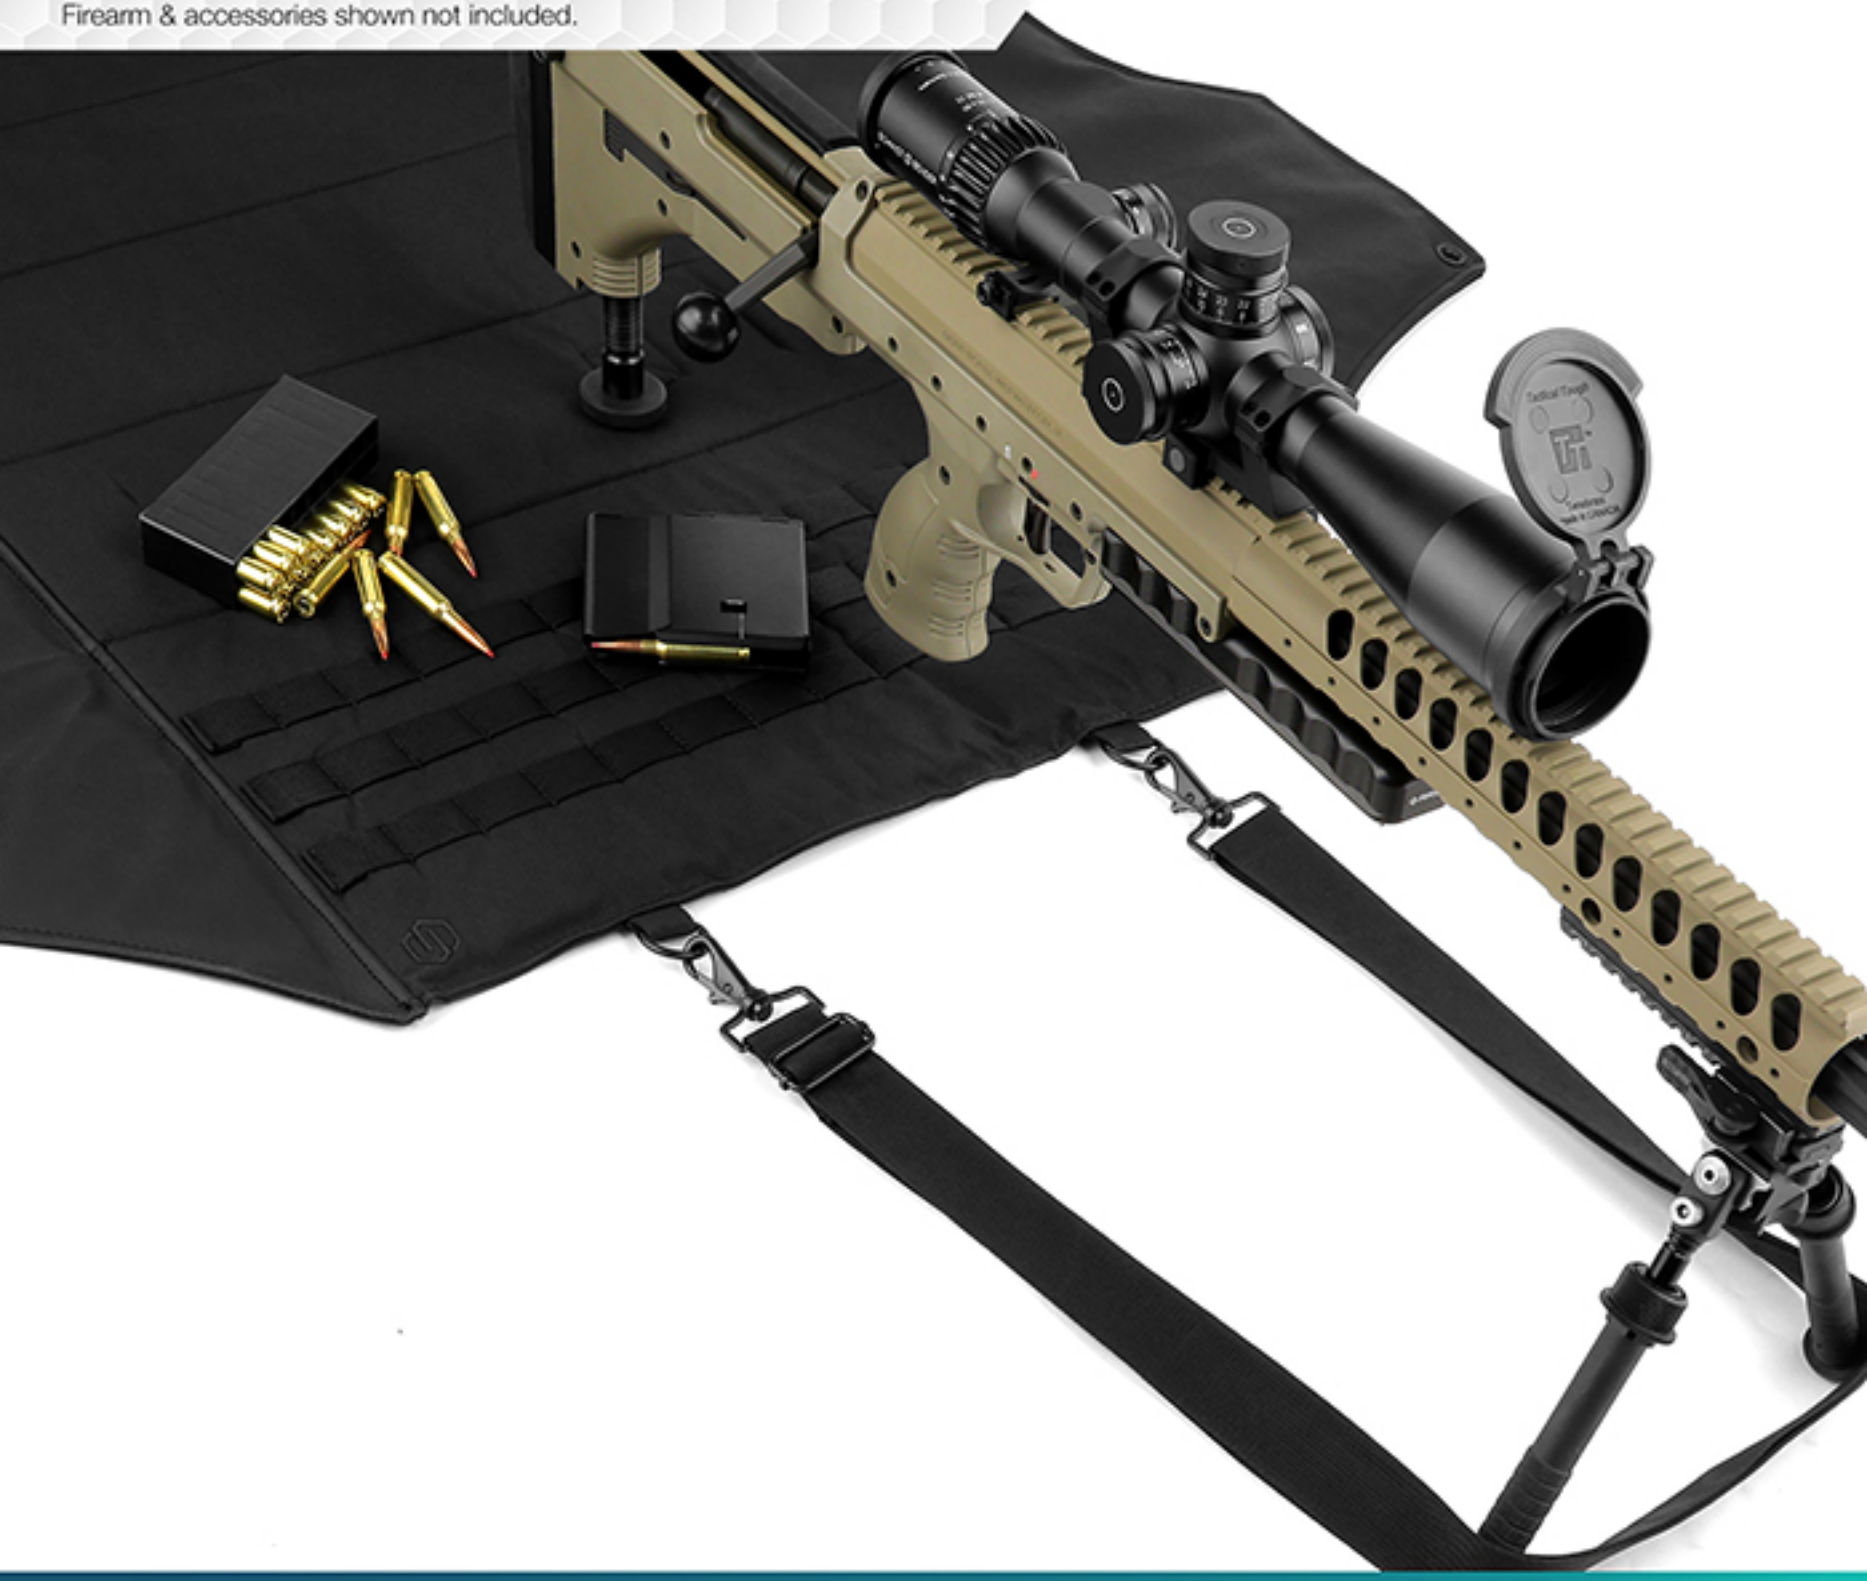

PRELOAD LIKE A PRO

The provided quick release buckles can easily be converted to help preload your bipod. Just attach the straps to the handle under the mat and adjust accordingly.

Firearm & accessories shown not included.

The newly extended **padded anti-slip wings** give you more space to operate. In addition, **metal corner grommets** let's you to stake down in strong wind conditions. Accessories shown not included.

「TAILORED FOR YOU」

*Center padded area extends from top to bottom of the entire shooting mat. Non-padded **extensions** under the elbow wings give you extra width and are **double-layered** to last.*

Firearm & accessories shown not included.

「PERFECTLY PADDED」

3 rows of **double-stitched MOLLE grid** help you manage your essentials. Keep all your accessories **within reach**.

Firearm & accessories shown not included.

ORGANIZED LOADOUT

Learn more about shooting targets and target throwers we have.