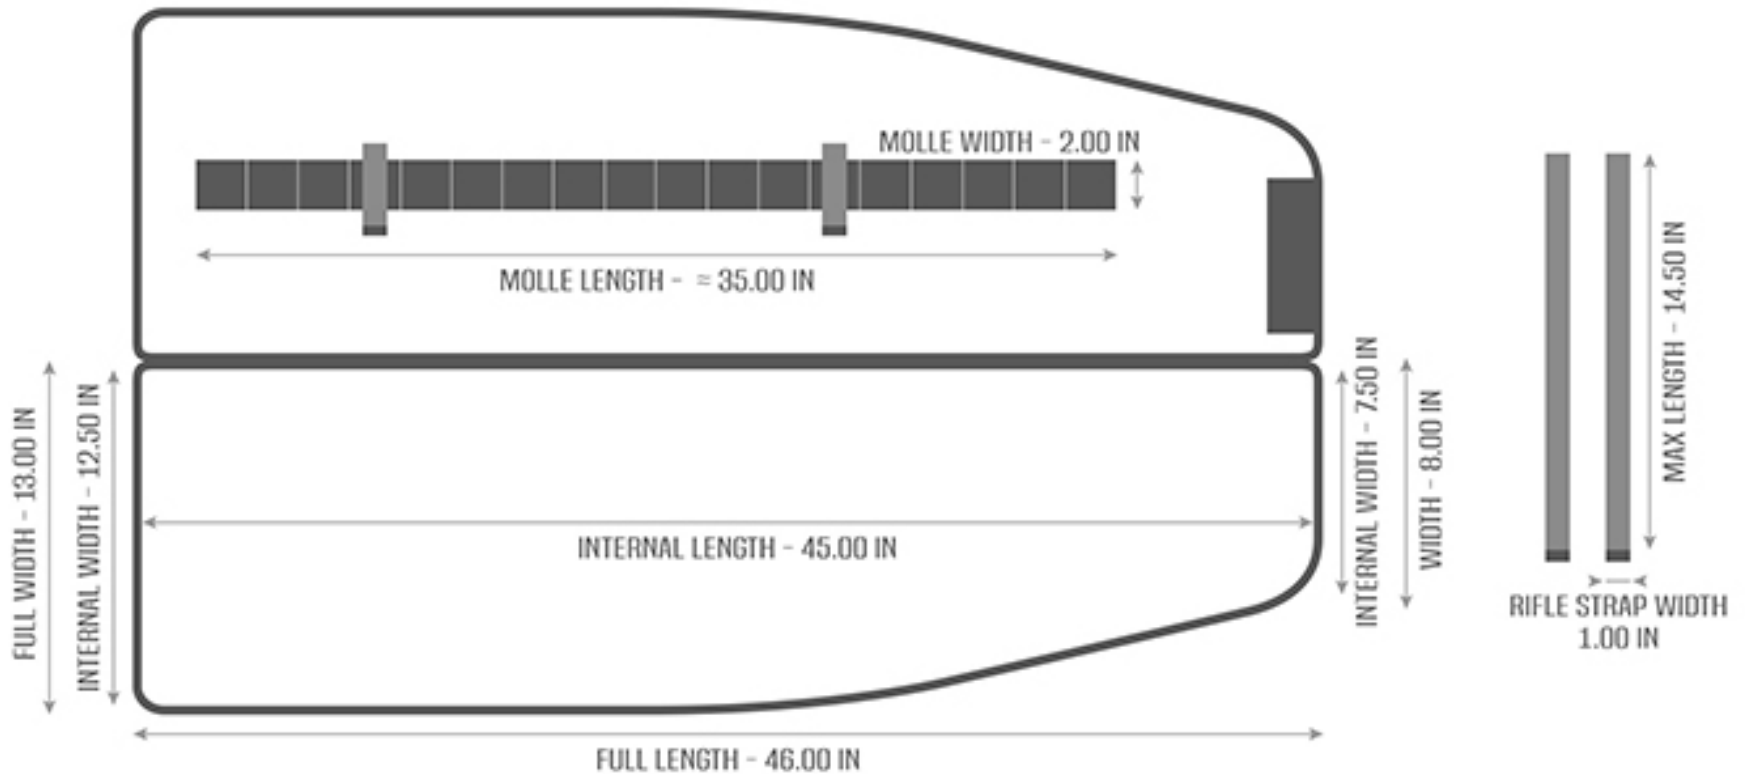

TECHNICAL SPECIFICATIONS

Measurements:

Full Size - 46 x 13 in

Adjustable Mag Pouch - 3.5 x 8.5 x 1.5 in

Max Height - 11.5 in

Center Pouch - 8 x 9 in

Large Pouch - 18 x 9 in

Internal Size - 45 x 12.5 in

MOLLE Dimensions - $\approx 35 \times 2$ in

2x Rifle Straps - 14.50 (max) x 1 in

FULL RIFLE BAG

Shop for quality Savior Equipment products on our website.

Discover other gun storage on our website.