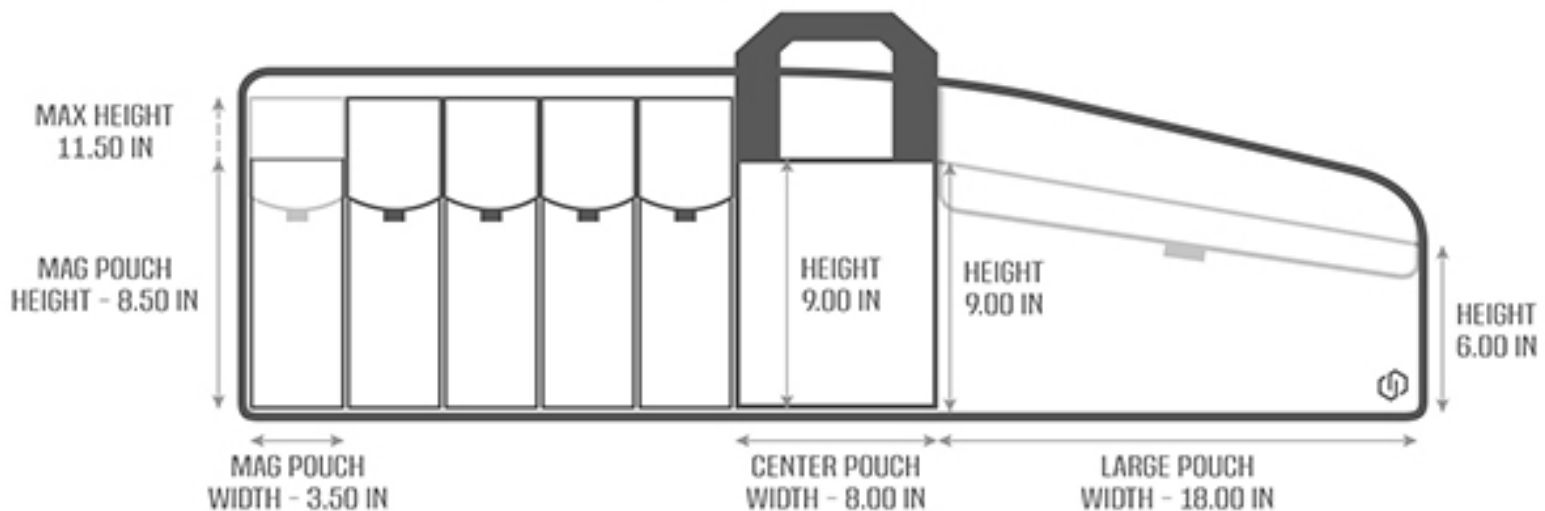

TECHNICAL SPECIFICATIONS

Measurements:

Full Size - 46 x 13 in

Adjustable Mag Pouch - 3.5 x 8.5 x 1.5 in

Max Height - 11.5 in

Center Pouch - 8 x 9 in

Large Pouch - 18 x 9 in

Internal Size - 45 x 12.5 in

MOLLE Dimensions - $\approx 35 \times 2$ in

2x Rifle Straps - 14.50 (max) x 1 in

FULL RIFLE BAG

Shop for quality Savior Equipment products on our website.

Discover other gun storage on our website.