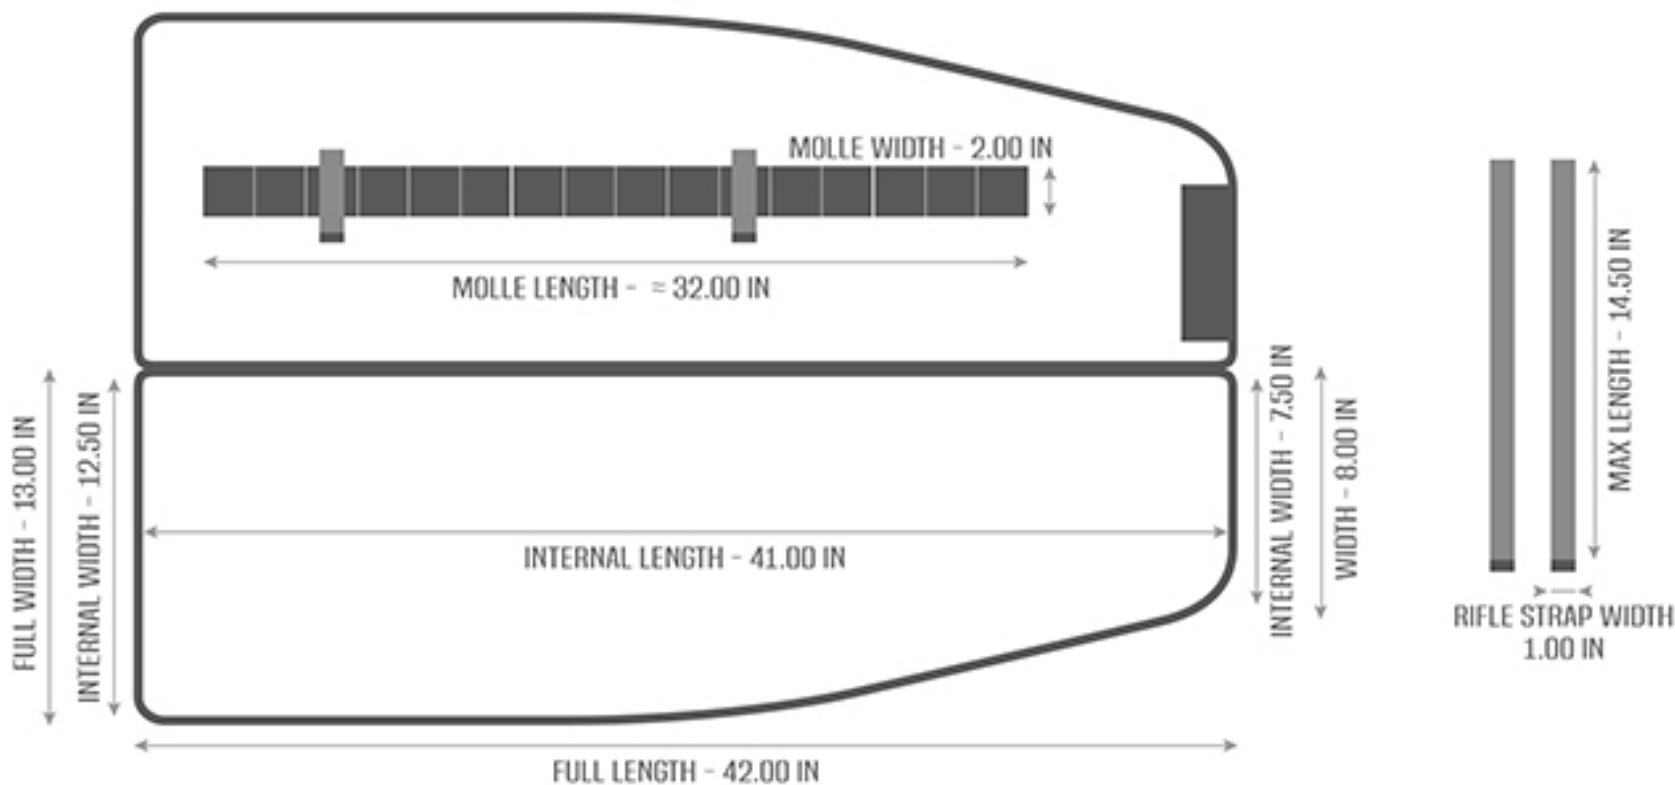

TECHNICAL SPECIFICATIONS

Measurements:

Full Size - 42 x 13 in

Adjustable Mag Pouch - 3.5 x 8.5 x 1.5 in

Max Height - 11.5 in

Center Pouch - 8 x 9 in

Large Pouch - 18 x 9 in

Internal Size - 41 x 12.5 in

MOLLE Dimensions - $\approx 32 \times 2$ in

2x Rifle Straps - 14.50 (max) x 1 in

FULL RIFLE BAG

Shop for quality Savior Equipment products on our website.

Discover other gun storage on our website.