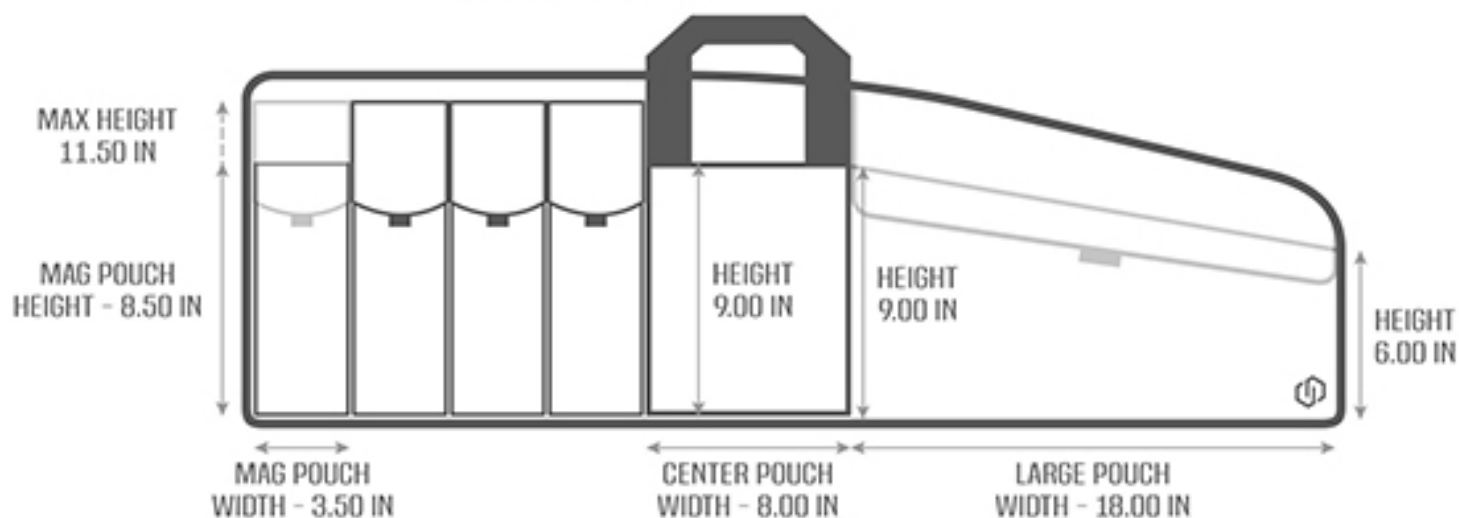

TECHNICAL SPECIFICATIONS

Measurements:

Full Size - 42 x 13 in

Adjustable Mag Pouch - 3.5 x 8.5 x 1.5 in

Max Height - 11.5 in

Center Pouch - 8 x 9 in

Large Pouch - 18 x 9 in

Internal Size - 41 x 12.5 in

MOLLE Dimensions - $\approx 32 \times 2$ in

2x Rifle Straps - 14.50 (max) x 1 in

FULL RIFLE BAG

Shop for quality Savior Equipment products on our website.

Discover other gun storage on our website.