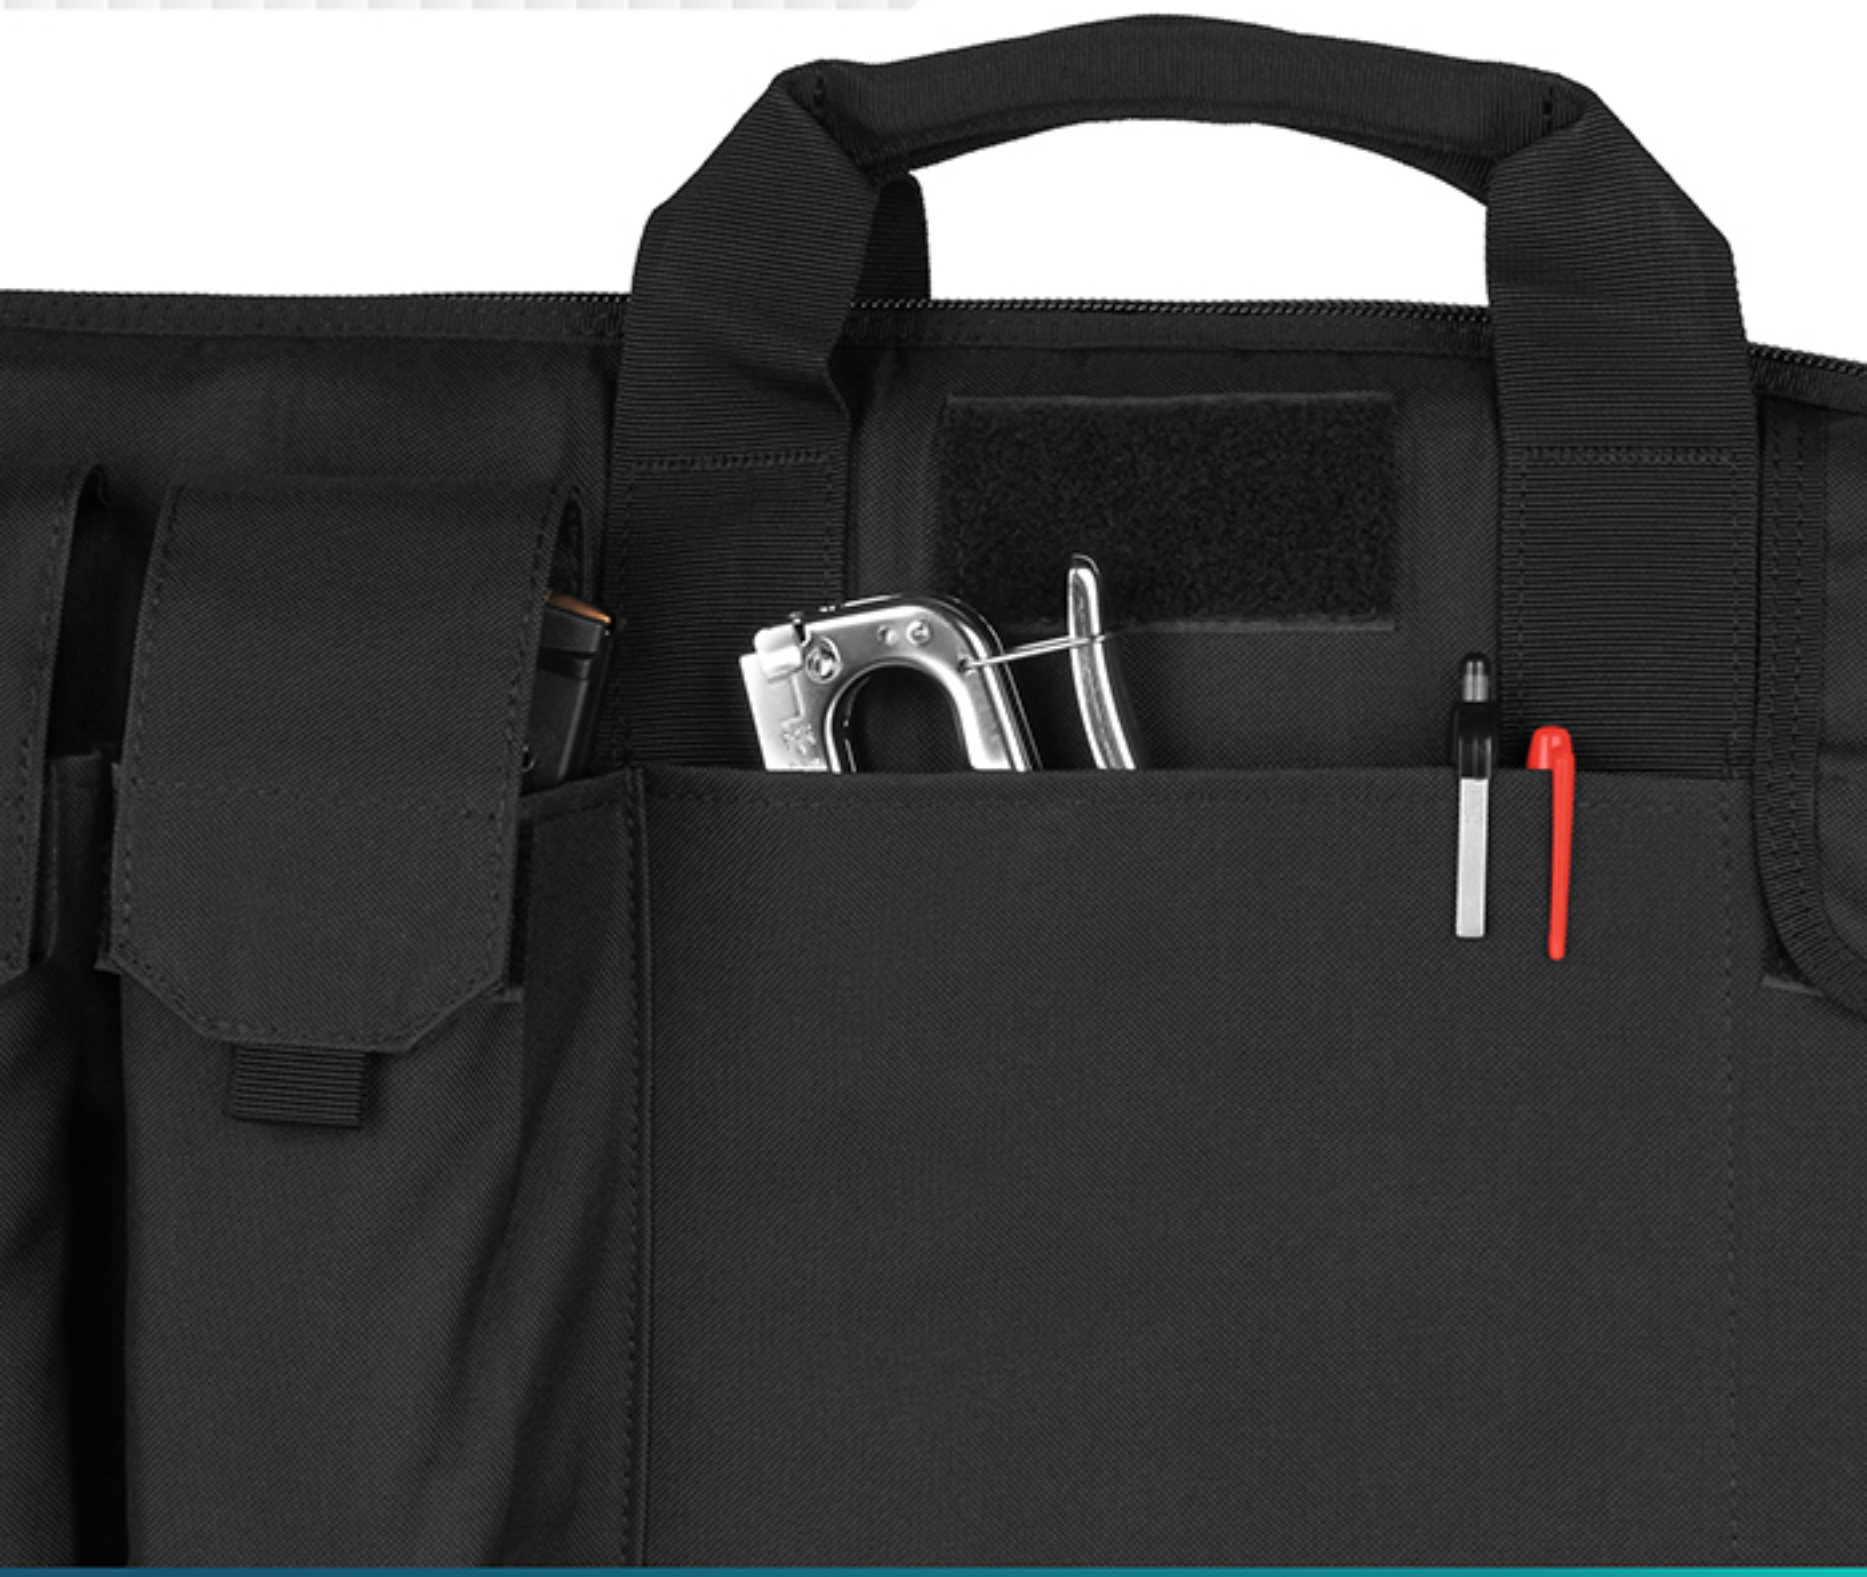

Soft fleece-lined internal bed fits your favorite rifle, even with all the goodies attached.

Firearm shown not included.

「PADDED RIFLE BEDDING」

Using the hook & loop backing, **adjust the mag pouch cover** to fit your needs.
Fits all 5.56, 7.62, & .308 mags; up to 40 rounds.
Accessories shown not included.

「TAILORED FOR YOU」

SAVIOR[®]
EQUIPMENT

LAST MINUTE POUCH

Remember to bring that pen! Throw in anything else you might have forgotten.

Accessories shown not included.

 **SAVIOR**[®]
EQUIPMENT

Unlike other companies, we chose to add
2-way lockable zippers on our main compartment.
Ample space to add a few more boxes of ammo too.