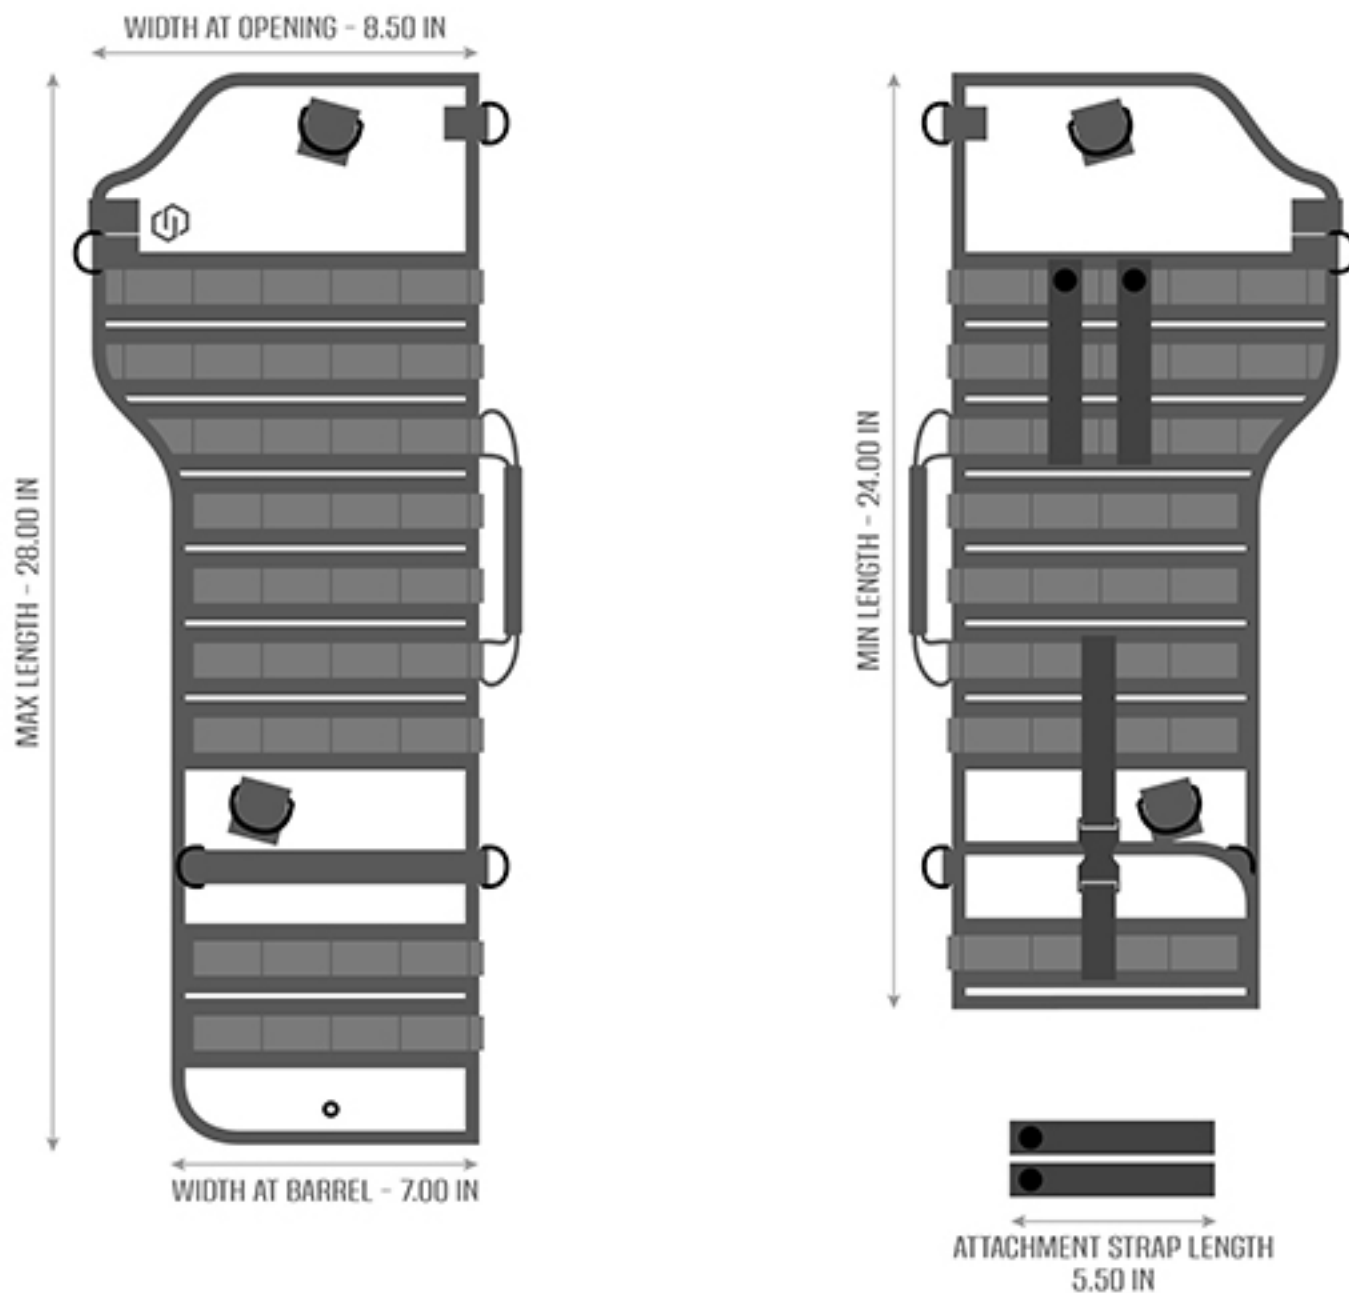

TECHNICAL SPECIFICATIONS

Measurements:

Minimum Length - 24 in
Maximum Length - 28 in
Width of Scabbard
At Opening - 8.5 in
At Barrel - 7 in

Details:

600D PVC Shell & Interior Lining
9 Rows of Double-Stitched MOLLE
w/ Hook & Loop Overlay
12 Metal D-rings
Grommet for Drainage

RIFLE SCABBARD

Shop for quality Savior Equipment products on our website.

Discover other gun storage on our website.