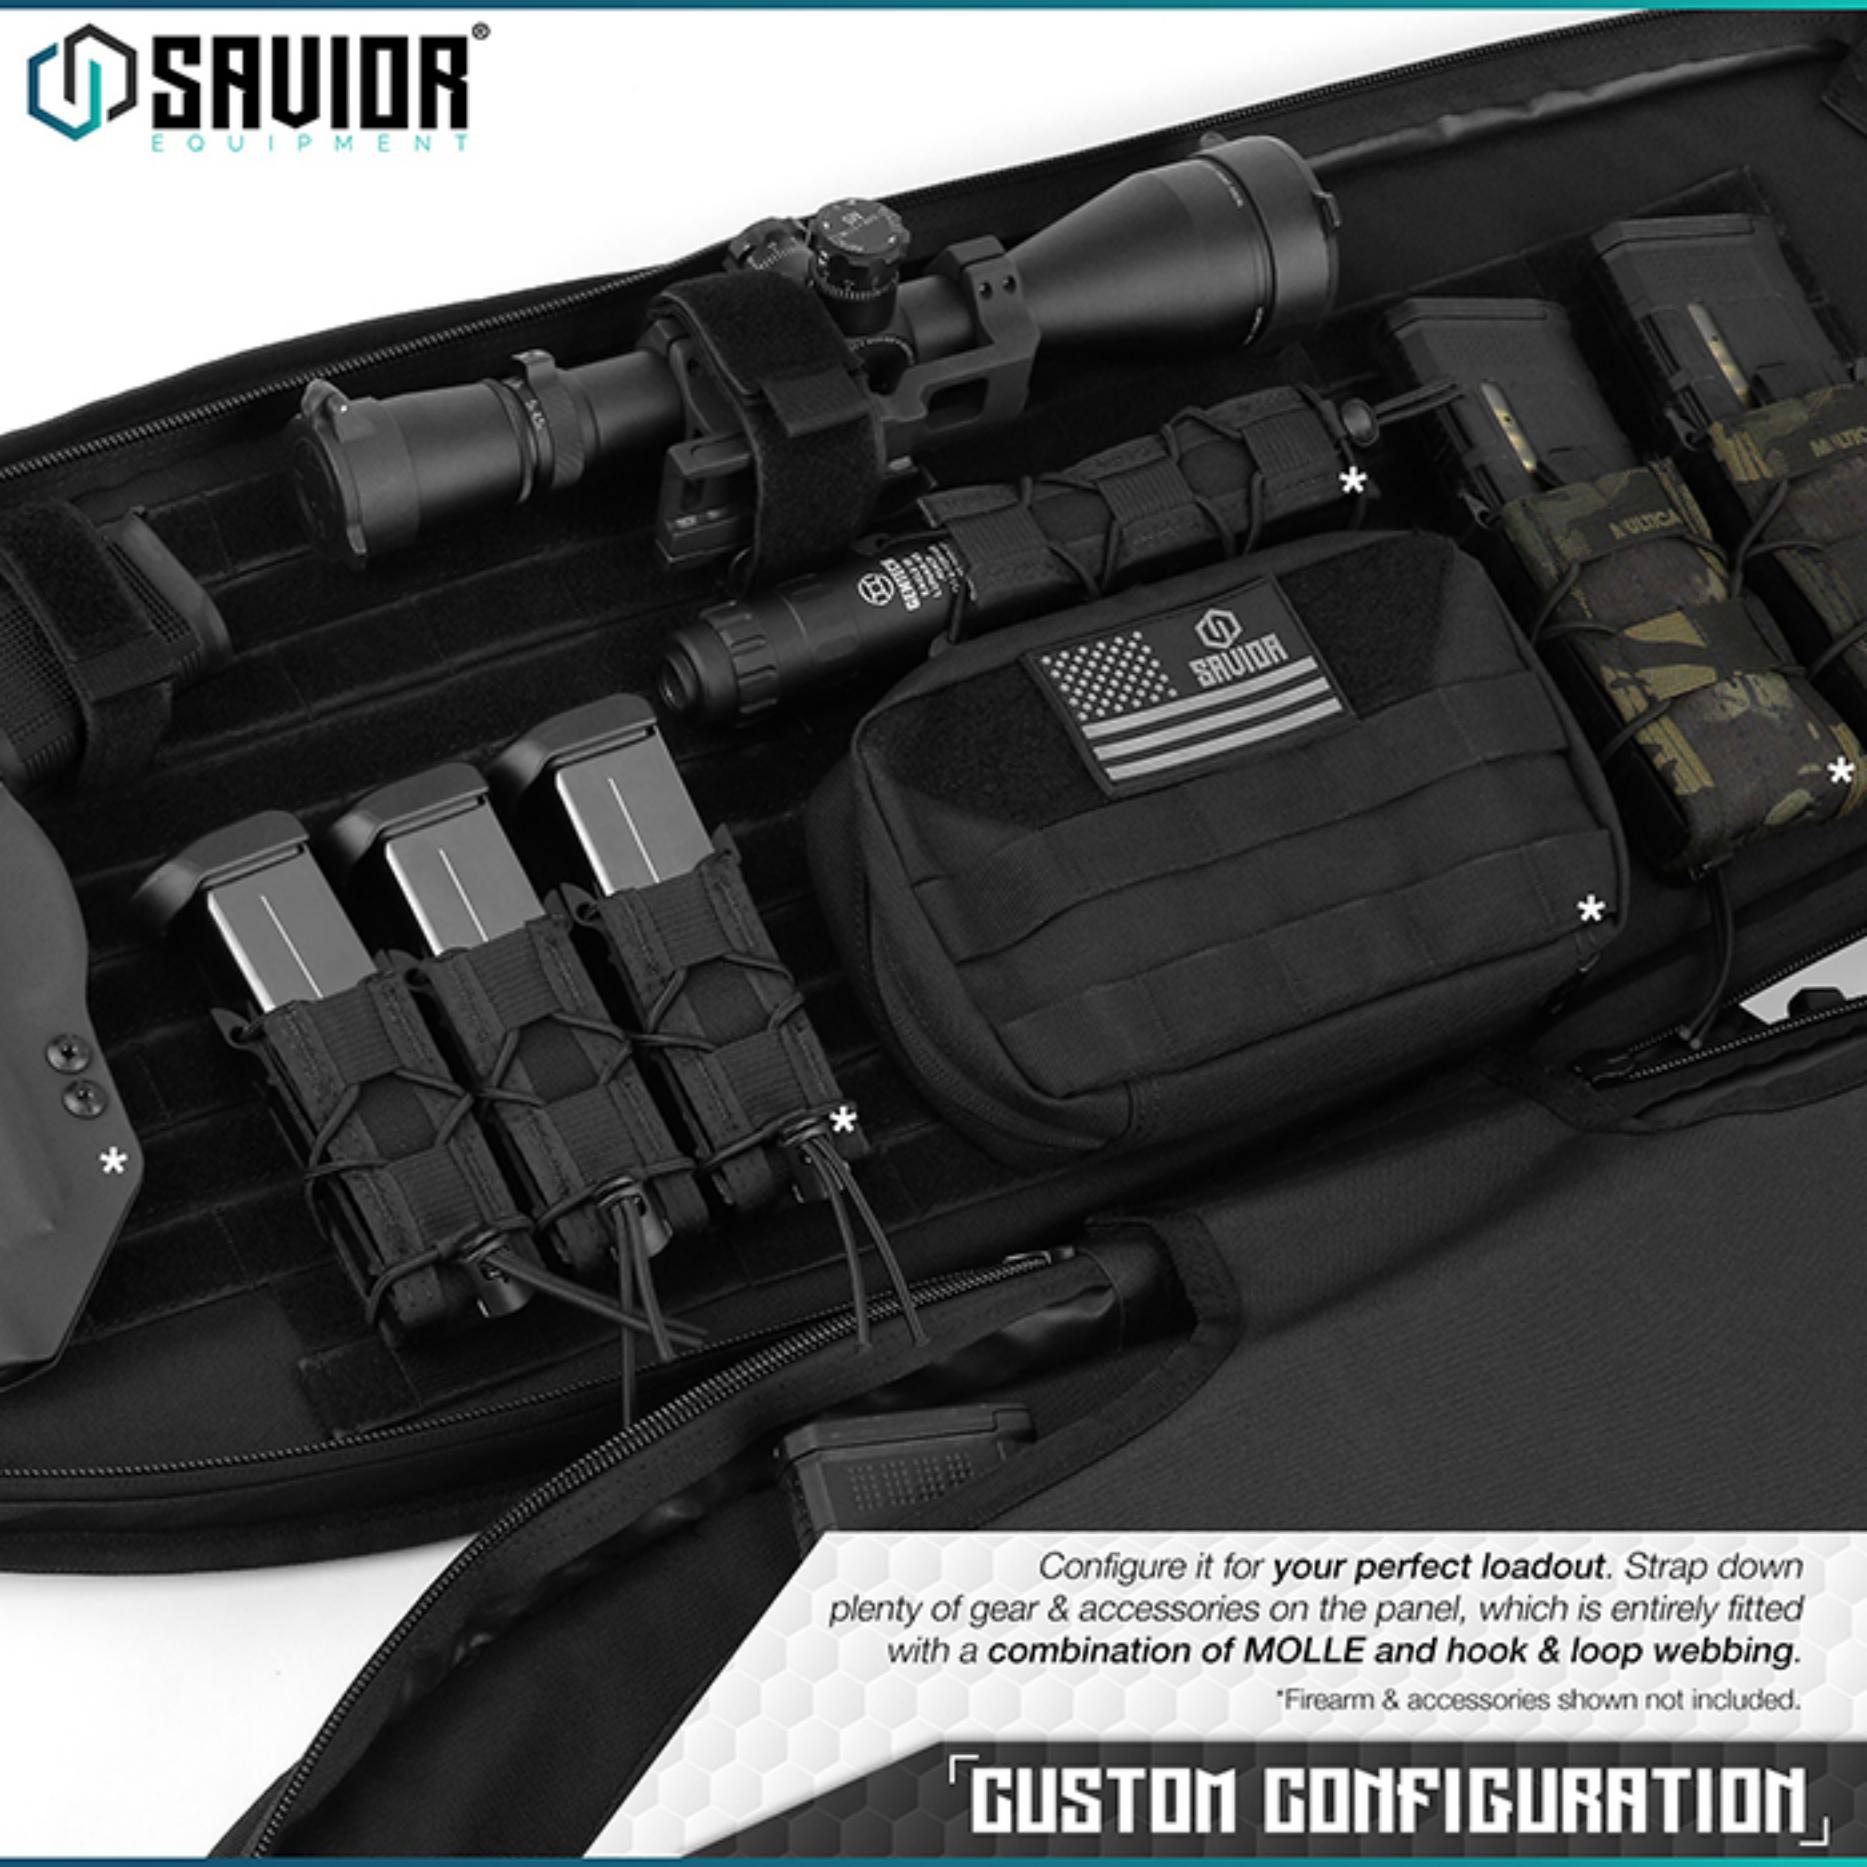

MOBILE TRUCK GUN BAG

The **rigid hook & loop strap** and **adjustable barrel sleeve** secures your firearm while **allowing for rapid deployment**. All-around protection provided by the **removable center divider**.

Firearm & accessories shown not included.

Configure it for **your perfect loadout**. Strap down plenty of gear & accessories on the panel, which is entirely fitted with a combination of MOLLE and hook & loop webbing.

**Firearm & accessories shown not included.*

CUSTOM CONFIGURATION

「STAY UNNOTICED」

Behind the **concealable front cover** is an additional panel fitted with a combination of **MOLLE and hook & loop webbing** for even more gear.

**Lock & accessories shown not included.*

ALWAYS BE PREPARED

Quick-access pull handles allows you to draw your firearm quickly.
A large Last Minute Pouch that is capable of fitting earmuffs.

Lock & accessories shown not included.