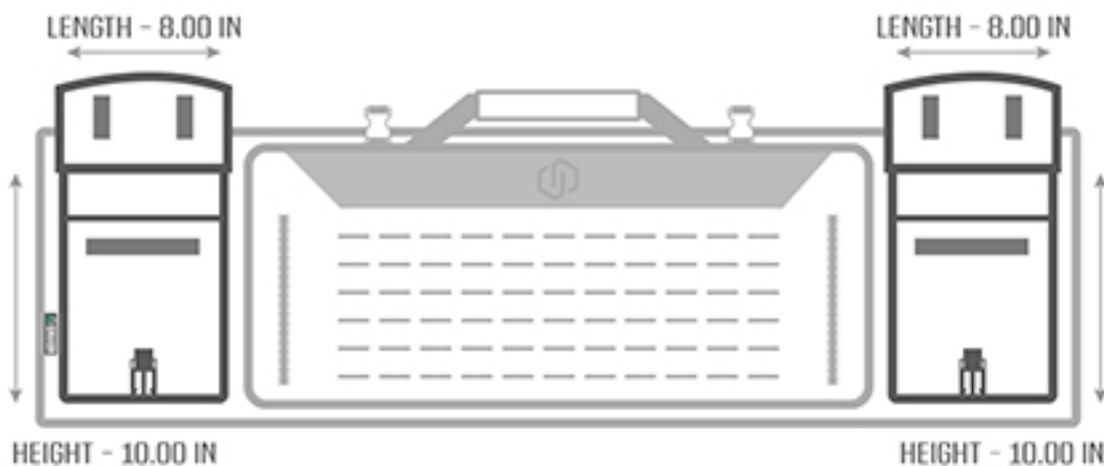

FRONT EXTERIOR POCKETS