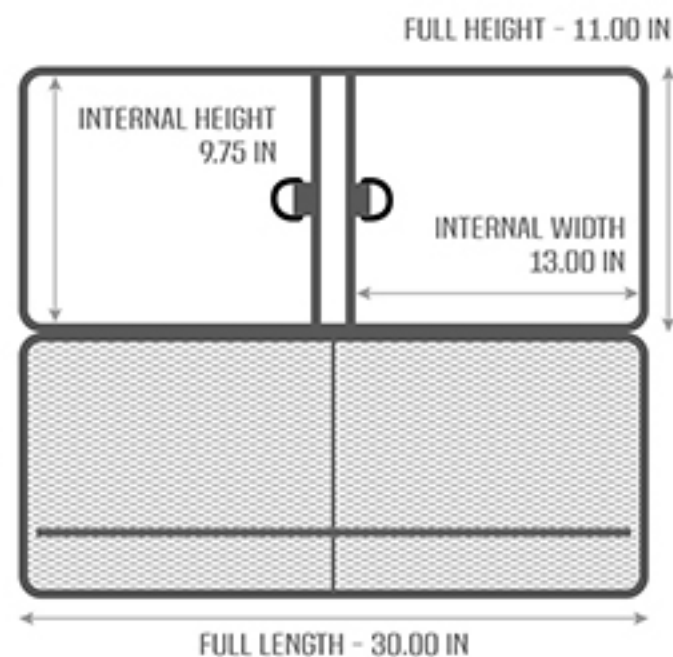

DOUBLE PISTOL POCKET

Shop for quality Savior Equipment products on our website.

Discover other gun storage on our website.