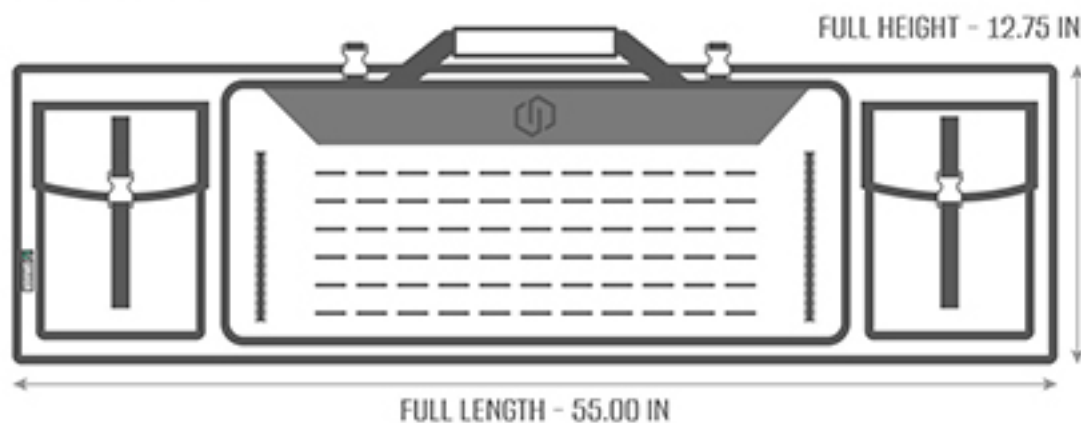

TECHNICAL SPECIFICATIONS

Measurements:

Internal Size - 54 x 12 in

Max Width - 7 in

Front Exterior Pocket Size - 10 x 8 in

Double Pistol Pocket Size - 30 x 11 in

Details:

1000D Cordura Fabric Shell

YKK Lockable Zippers

Duraflex Side Release Buckles

Hook & Loop Fasteners

Woven Cinch Straps

YKK

CORDURA
FABRIC

DURAFLEX

FULL RIFLE BAG