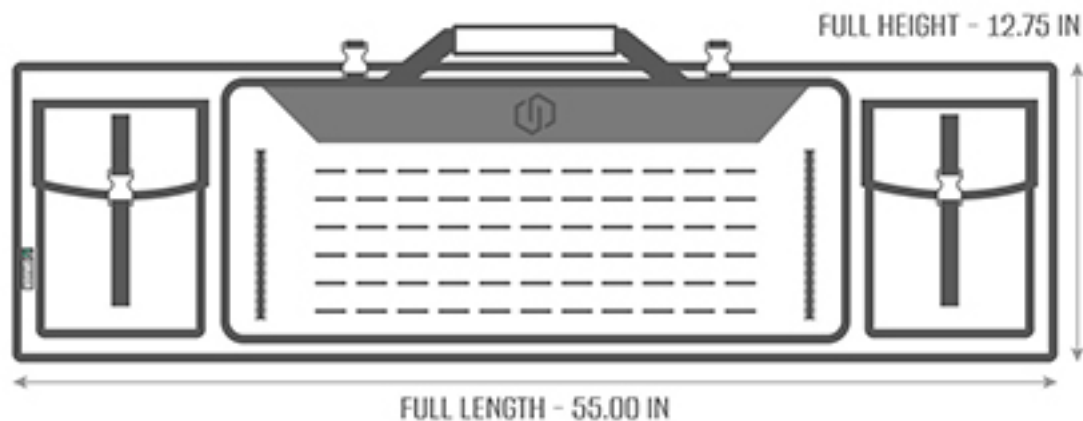

TECHNICAL SPECIFICATIONS

Measurements:

Internal Size - 54 x 12 in

Max Width - 7 in

Front Exterior Pocket Size - 10 x 8 in

Double Pistol Pocket Size - 30 x 11 in

Details:

1000D Cordura Fabric Shell

YKK Lockable Zippers

Duraflex Side Release Buckles

Hook & Loop Fasteners

Woven Cinch Straps

YKK

CORDURA
FABRIC

DURAFLEX

FULL RIFLE BAG