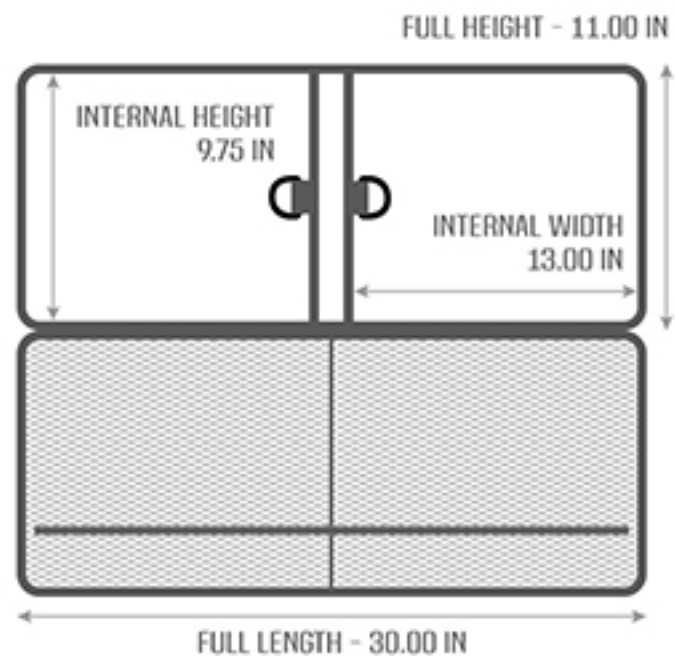

DOUBLE PISTOL POCKET

Shop for quality Savior Equipment products on our website.

Discover other gun storage on our website.