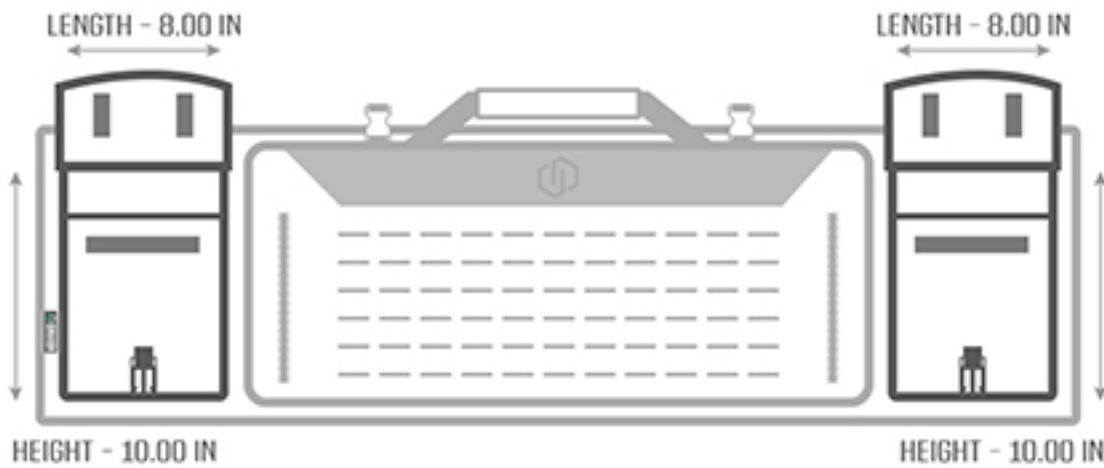

FRONT EXTERIOR POCKETS