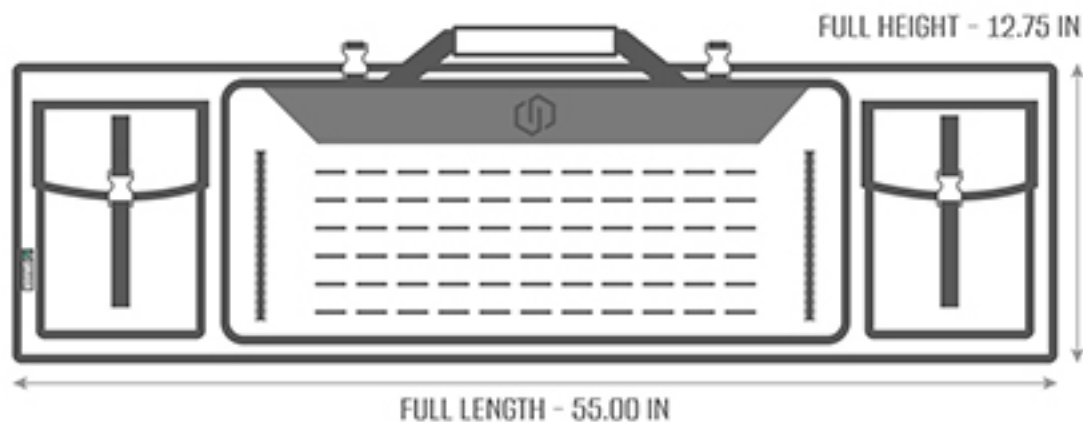

TECHNICAL SPECIFICATIONS

Measurements:

Internal Size - 54 x 12 in

Max Width - 7 in

Front Exterior Pocket Size - 10 x 8 in

Double Pistol Pocket Size- 30 x 11 in

Details:

600D PVC Shell

Lockable Main Zippers

Durable Side Release Buckles

Hook & Loop Fasteners

Woven Cinch Straps

FULL RIFLE BAG