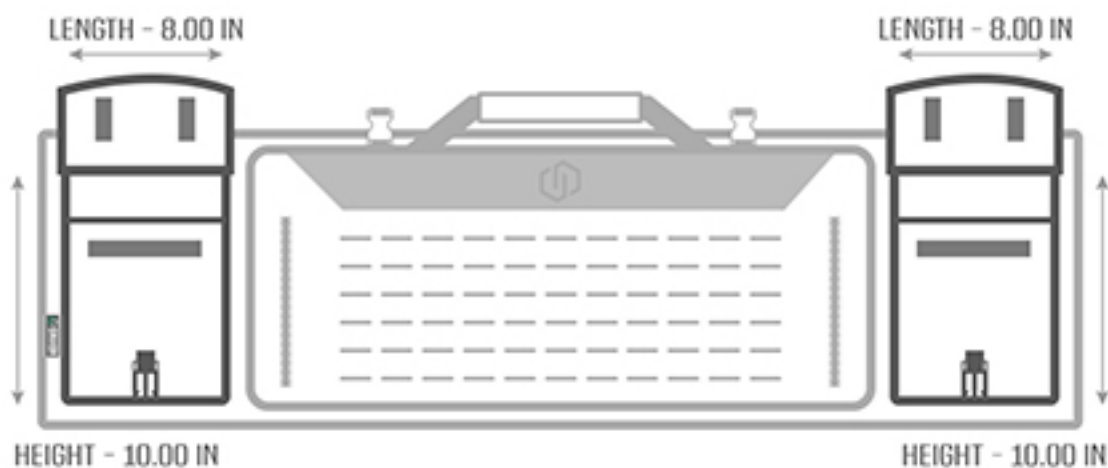

FRONT EXTERIOR POCKETS