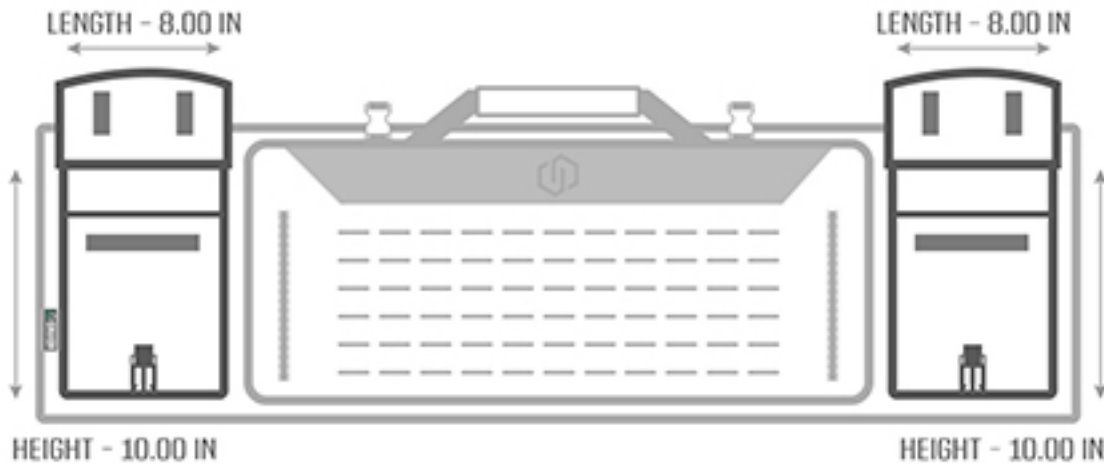

FRONT EXTERIOR POCKETS