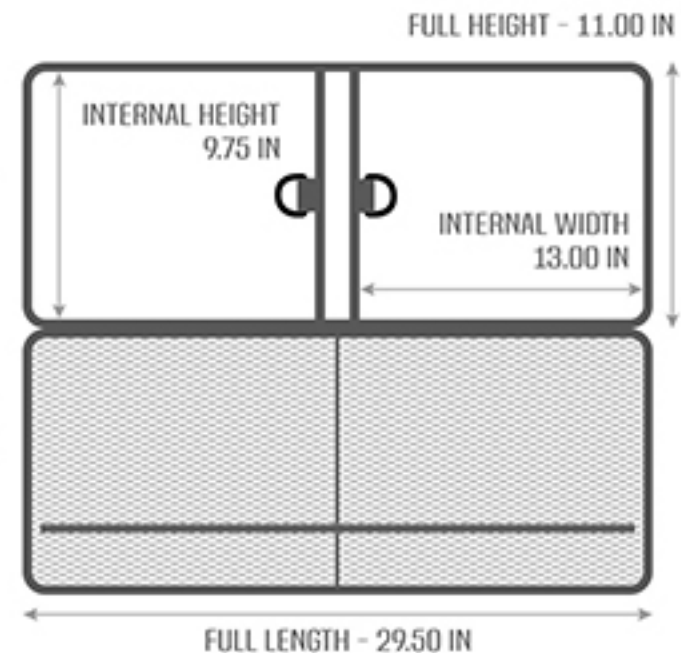

DOUBLE PISTOL POCKET

Shop for quality Savior Equipment products on our website.

Discover other gun storage on our website.