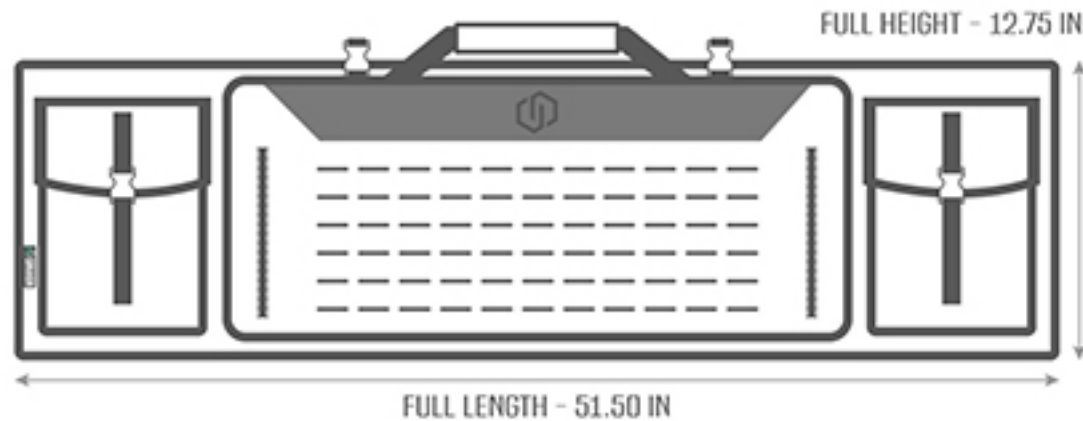

TECHNICAL SPECIFICATIONS

Measurements:

Internal Size - 51 x 12 in

Max Width - 7 in

Front Exterior Pocket Size - 10 x 8 in

Double Pistol Pocket Size- 29.5 x 11 in

Details:

1000D Cordura Fabric Shell

YKK Lockable Zippers

Duraflex Side Release Buckles

Hook & Loop Fasteners

Woven Cinch Straps

YKK

CORDURA
FABRIC

DURAFLEX

FULL RIFLE BAG