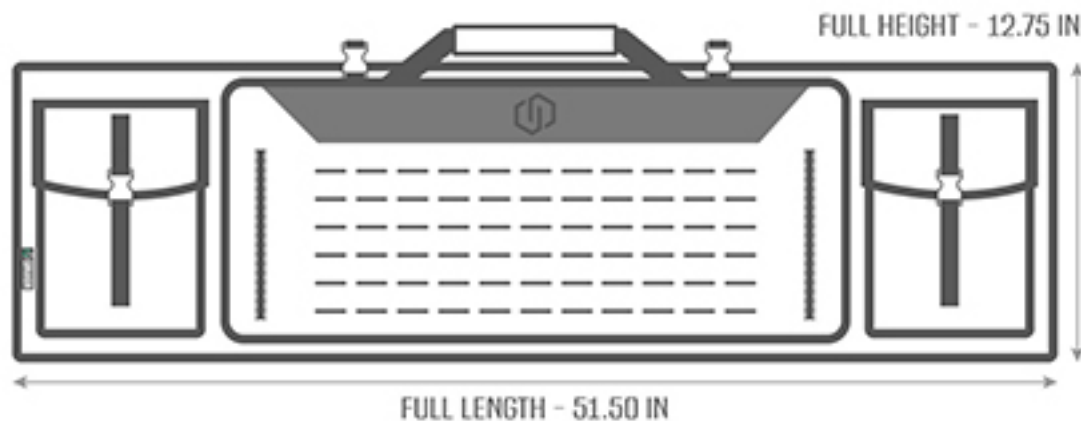

TECHNICAL SPECIFICATIONS

Measurements:

Internal Size - 51 x 12 in

Max Width - 7 in

Front Exterior Pocket Size - 10 x 8 in

Double Pistol Pocket Size- 29.5 x 11 in

Details:

600D PVC Shell

Lockable Main Zippers

Durable Side Release Buckles

Hook & Loop Fasteners

Woven Cinch Straps

FULL RIFLE BAG