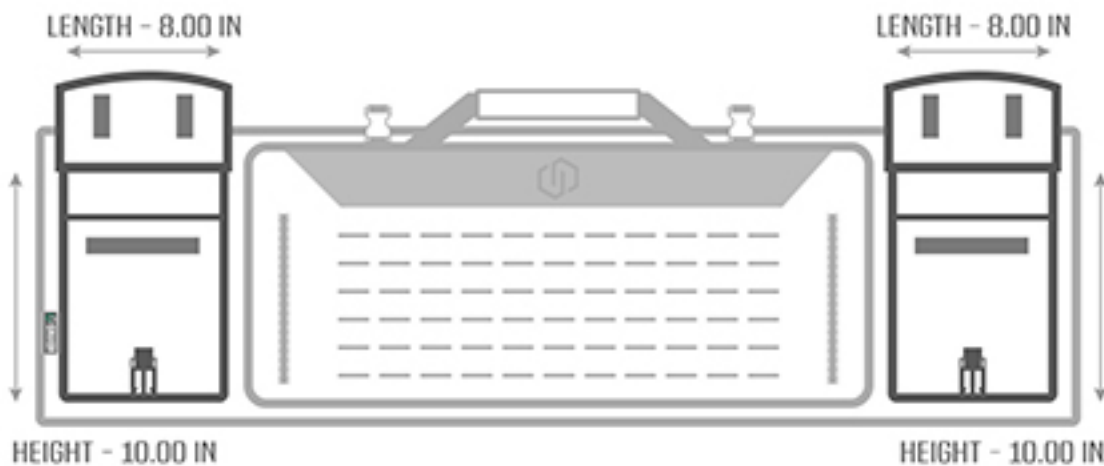

FRONT EXTERIOR POCKETS