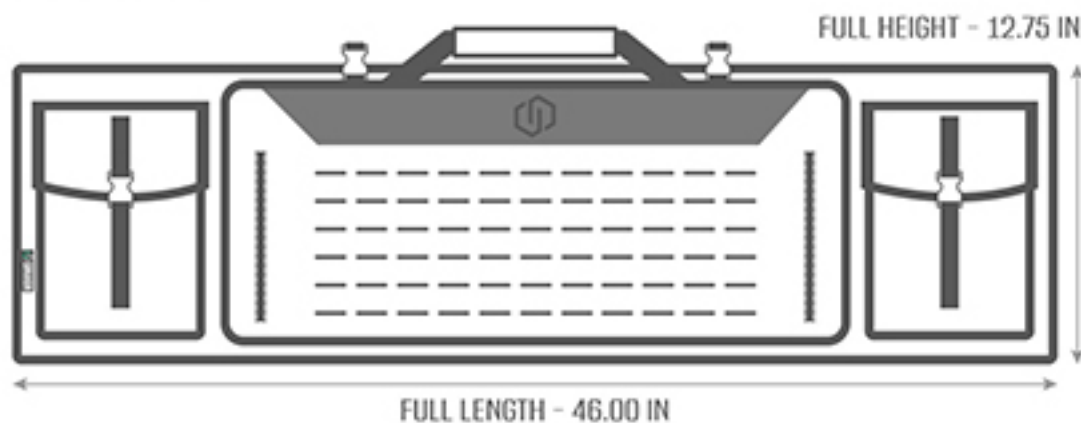

TECHNICAL SPECIFICATIONS

Measurements:

Internal Size - 45 x 12 in

Max Width - 7 in

Front Exterior Pocket Size - 10 x 6.5 in

Double Pistol Pocket Size - 26 x 11 in

Details:

1000D Cordura Fabric Shell

YKK Lockable Zippers

Duraflex Side Release Buckles

Hook & Loop Fasteners

Woven Cinch Straps

YKK

CORDURA
FABRIC

DURAFLEX

FULL RIFLE BAG