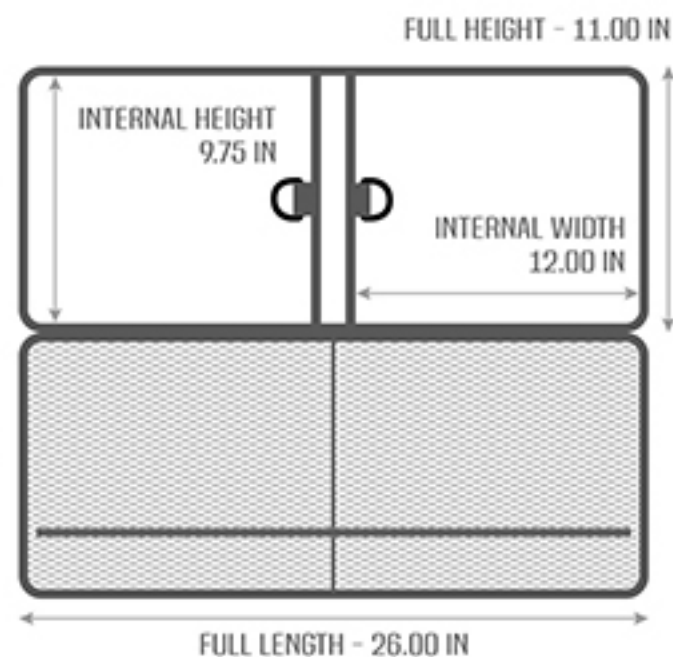

DOUBLE PISTOL POCKET

Shop for quality Savior Equipment products on our website.

Discover other gun storage on our website.