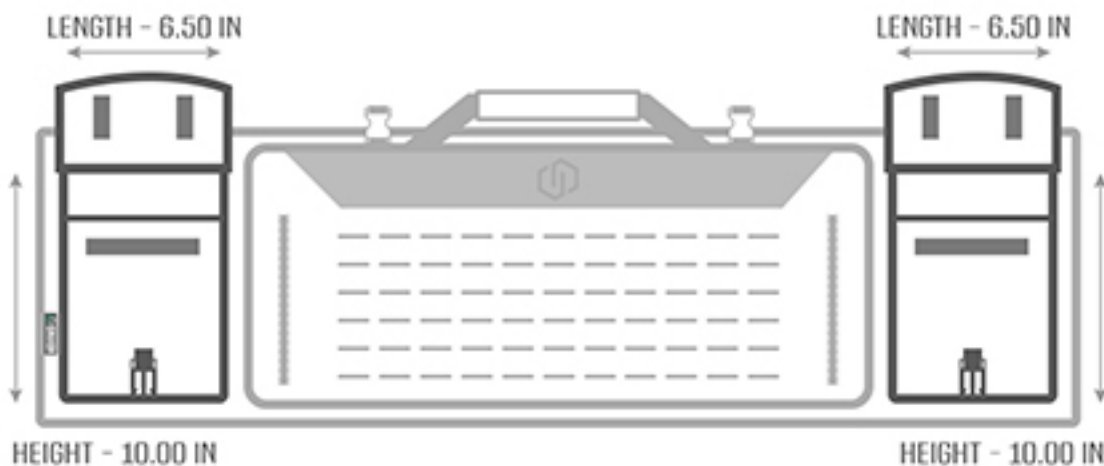

FRONT EXTERIOR POCKETS