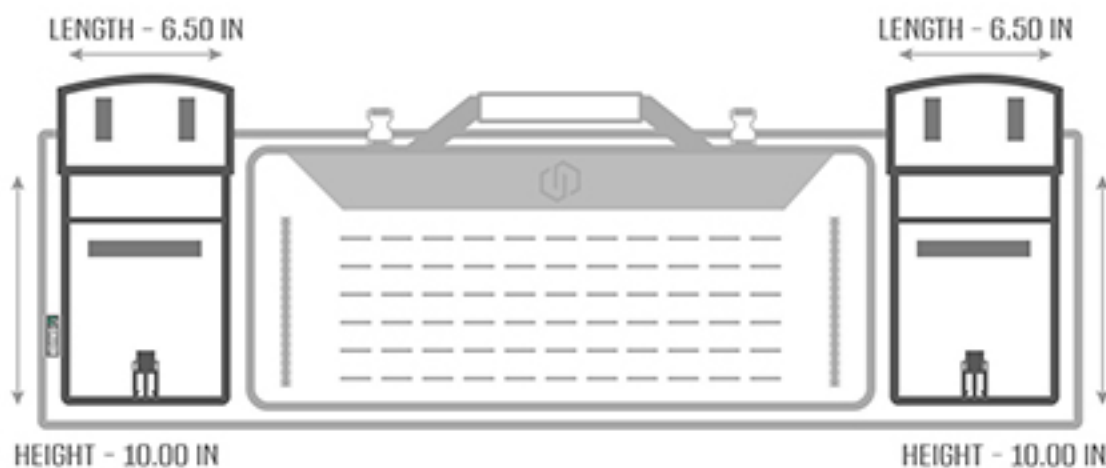

FRONT EXTERIOR POCKETS