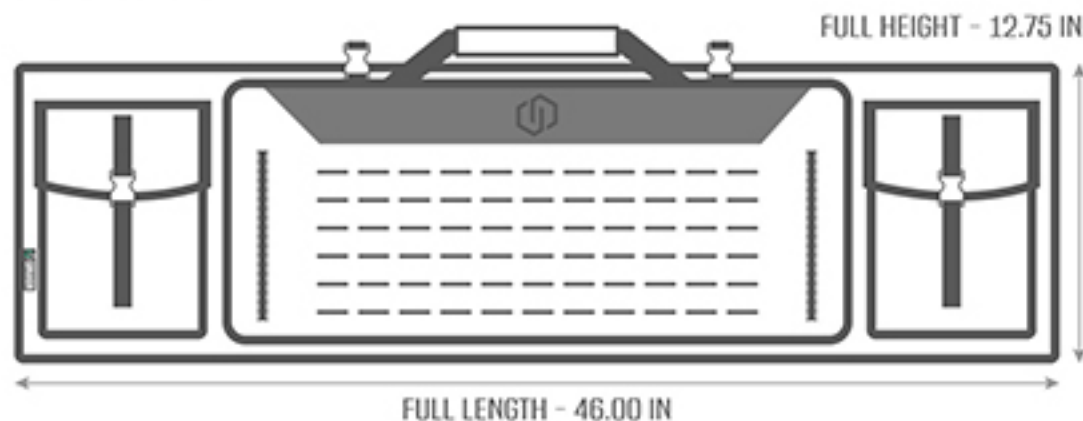

TECHNICAL SPECIFICATIONS

YKK

CORDURA
FABRIC

DURAFLEX

Measurements:

Internal Size - 45 x 12 in

Max Width - 7 in

Front Exterior Pocket Size - 10 x 6.5 in

Double Pistol Pocket Size - 26 x 11 in

Details:

1000D Cordura Fabric Shell

YKK Lockable Zippers

Duraflex Side Release Buckles

Hook & Loop Fasteners

Woven Cinch Straps

FULL RIFLE BAG