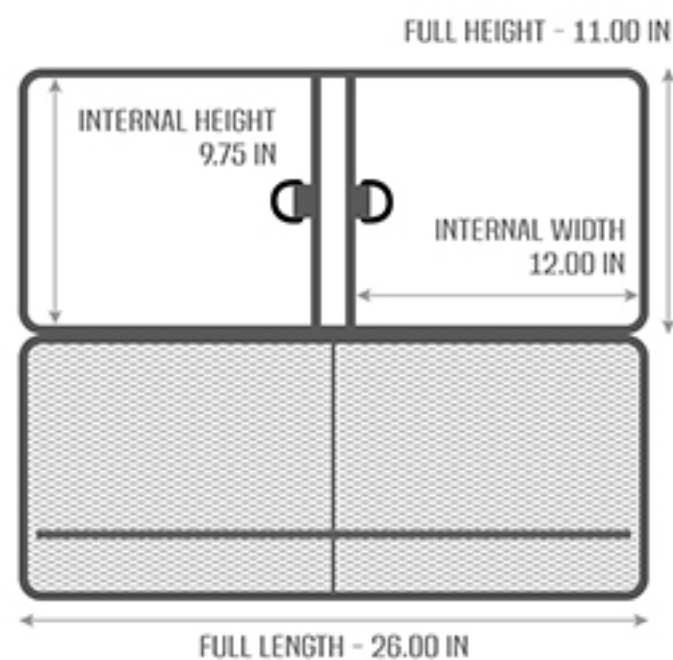

DOUBLE PISTOL POCKET

Shop for quality Savior Equipment products on our website.

Discover other gun storage on our website.