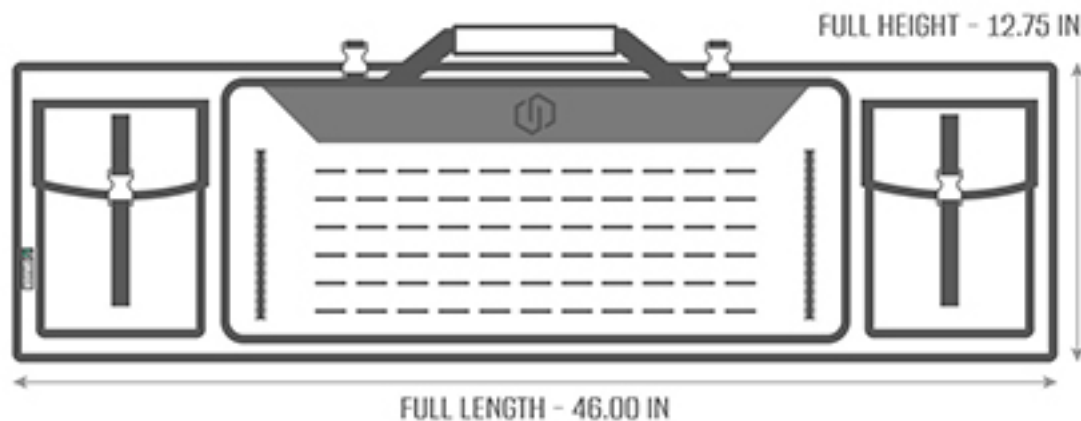

TECHNICAL SPECIFICATIONS

Measurements:

Internal Size - 45 x 12 in

Max Width - 7 in

Front Exterior Pocket Size - 10 x 6.5 in

Double Pistol Pocket Size - 26 x 11 in

Details:

600D PVC Shell

Lockable Main Zippers

Durable Side Release Buckles

Hook & Loop Fasteners

Woven Cinch Straps

FULL RIFLE BAG