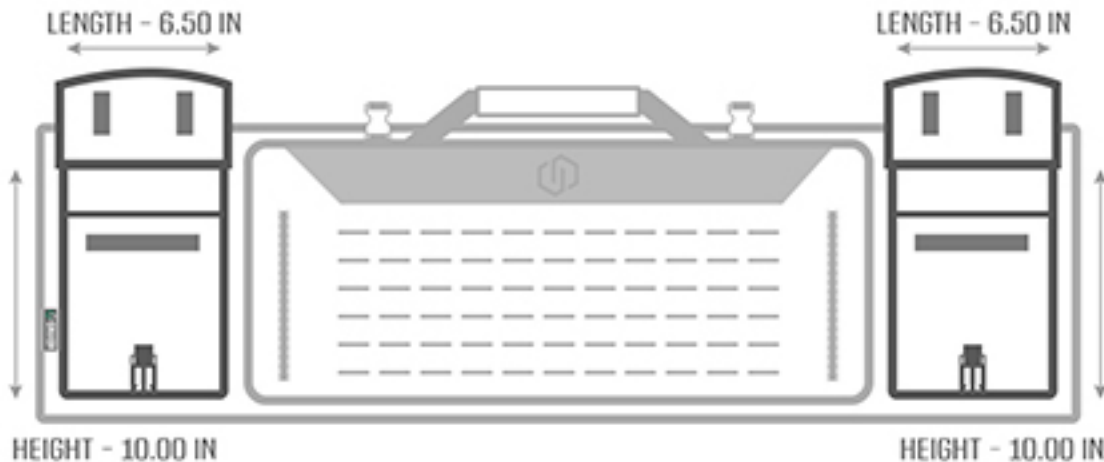

FRONT EXTERIOR POCKETS