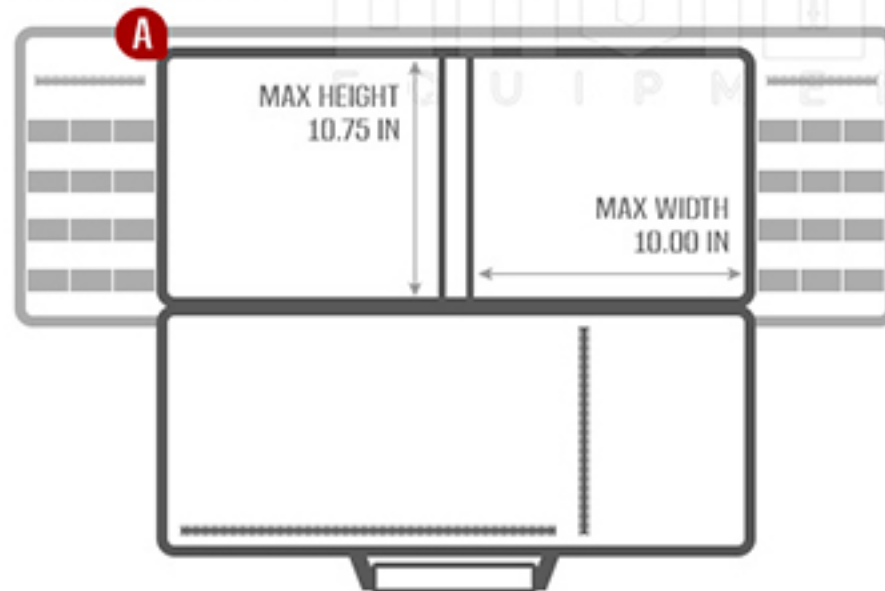

DOUBLE PISTOL POCKET

## TECHNICAL SPECIFICATIONS

**INTERNAL SIZE - 36 X 12 IN**

**A DOUBLE PISTOL POCKET SIZE - 25.5 X 11.00 IN**

**FRONT TACTICAL POCKET SIZES**

**B MIDDLE POCKET - 7 X 8.50 IN**

**C SIDE POCKETS - 5.5 X 8.50 IN**