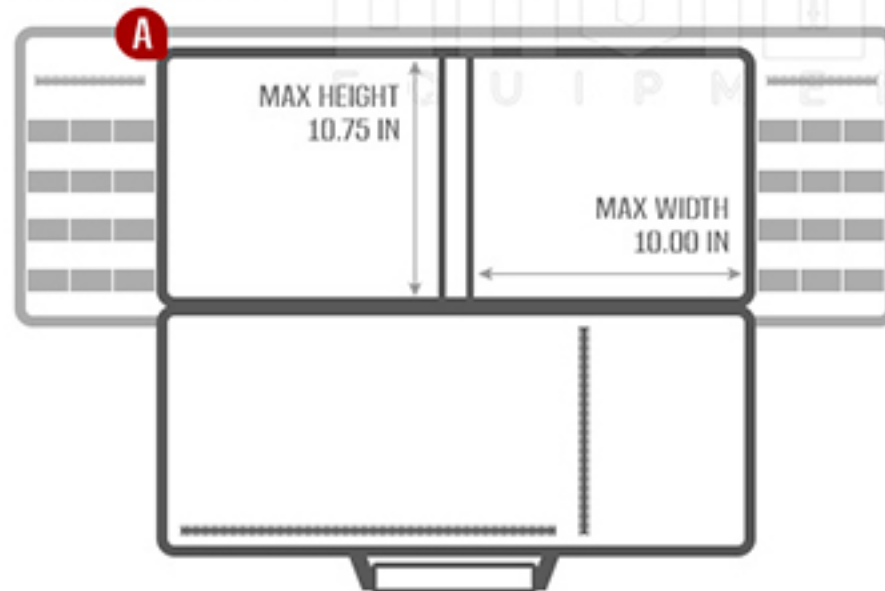

DOUBLE PISTOL POCKET

TECHNICAL SPECIFICATIONS

INTERNAL SIZE - 36 X 12 IN

A DOUBLE PISTOL POCKET SIZE - 25.5 X 11.00 IN

FRONT TACTICAL POCKET SIZES

B MIDDLE POCKET - 7 X 8.50 IN

C SIDE POCKETS - 5.5 X 8.50 IN