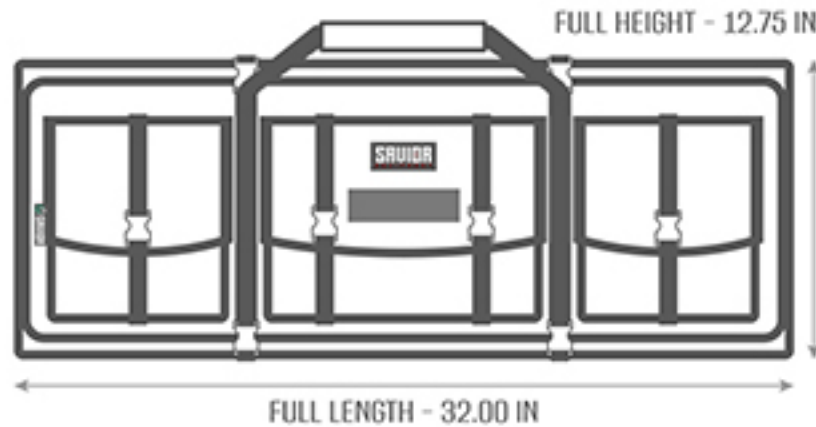

TECHNICAL SPECIFICATIONS

Measurements:

Internal Size - 31.5 x 12 in

Double Pistol Pocket - 32 x 11 in

Front Tactical Pocket Sizes

Middle Pocket - 10 x 8.5 in

Side Pockets - 7 x 8.5

Details:

600D PVC Shell

Lockable Main Zippers

Durable Side Release Buckles

Hook & Loop Fasteners

Woven Cinch Straps

FULL RIFLE BAG