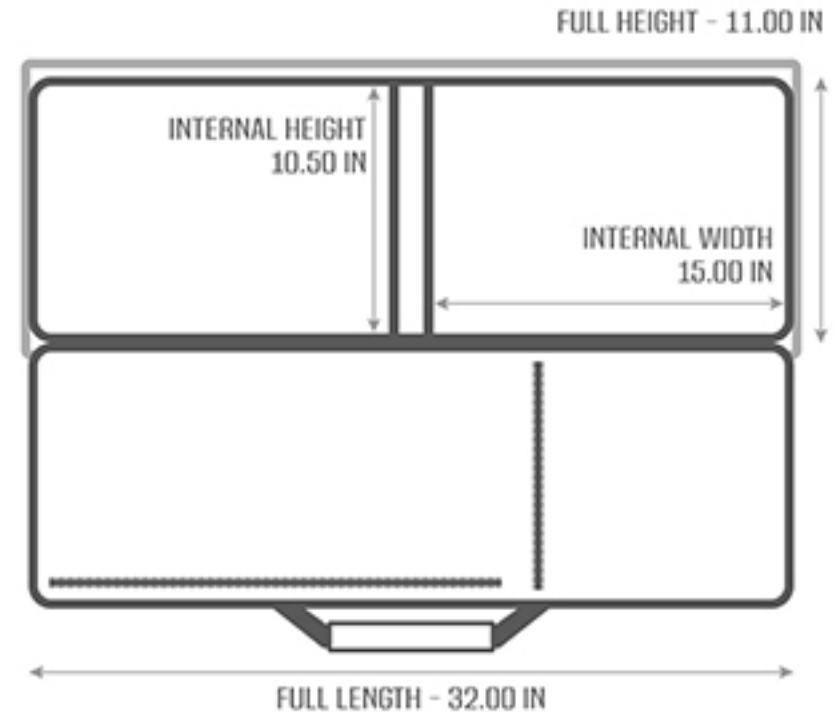

DOUBLE PISTOL POCKET