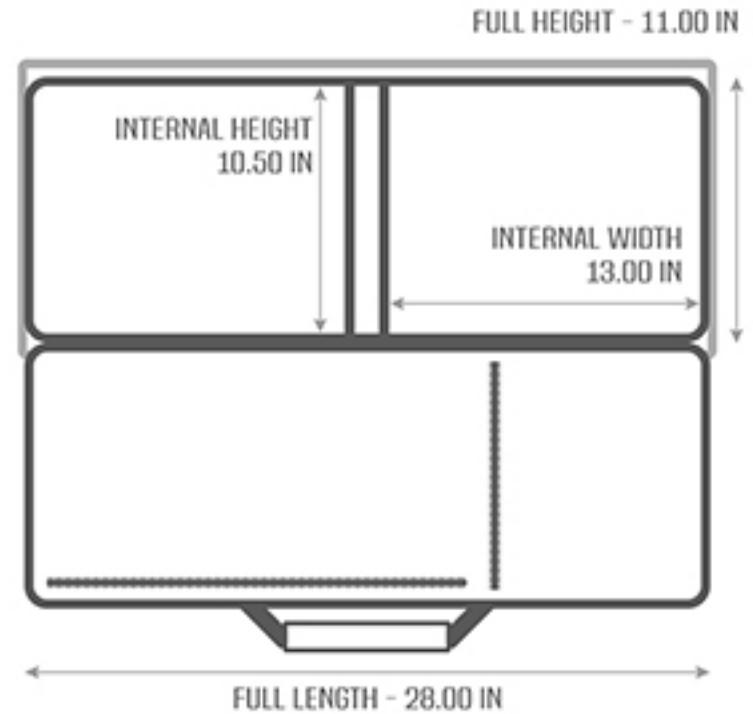

DOUBLE PISTOL POCKET