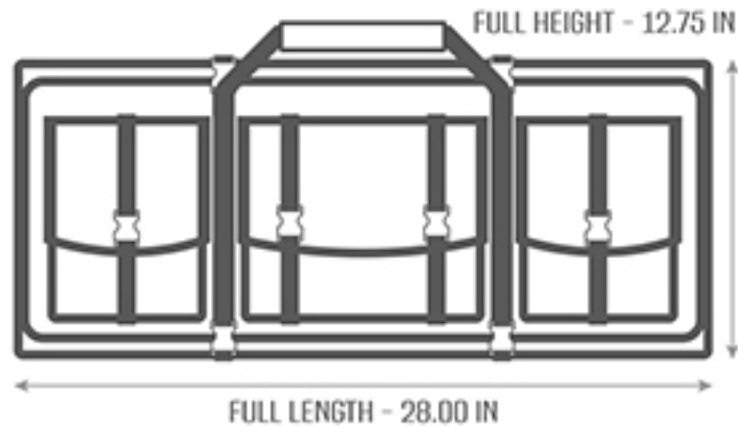

TECHNICAL SPECIFICATIONS

Measurements:

Internal Size - 27.5 x 12 in

Double Pistol Pocket - 28 x 11 in

Front Tactical Pocket Sizes

Middle Pocket - 8.25 x 8.5 in

Side Pockets - 6 x 8.5

Details:

600D PVC Shell

Lockable Main Zippers

Durable Side Release Buckles

Hook & Loop Fasteners

Woven Cinch Straps

FULL RIFLE BAG