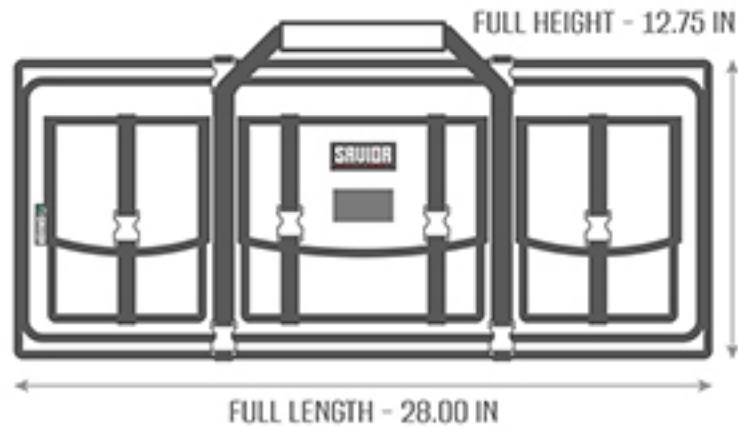

TECHNICAL SPECIFICATIONS

Measurements:

Internal Size - 27.5 x 12 in

Double Pistol Pocket - 28 x 11 in

Front Tactical Pocket Sizes

Middle Pocket - 8.25 x 8.5 in

Side Pockets - 6 x 8.5

Details:

600D PVC Shell

Lockable Main Zippers

Durable Side Release Buckles

Hook & Loop Fasteners

Woven Cinch Straps

FULL RIFLE BAG