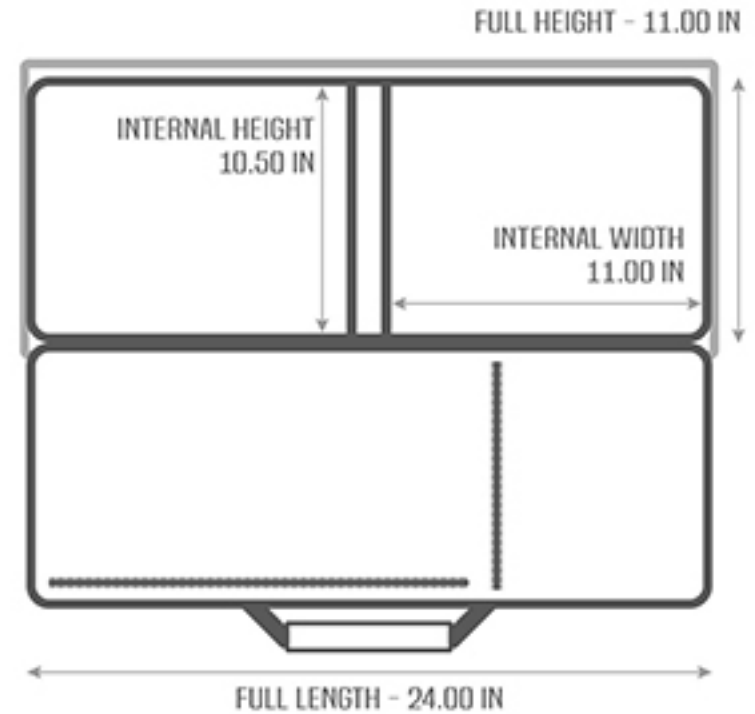

DOUBLE PISTOL POCKET