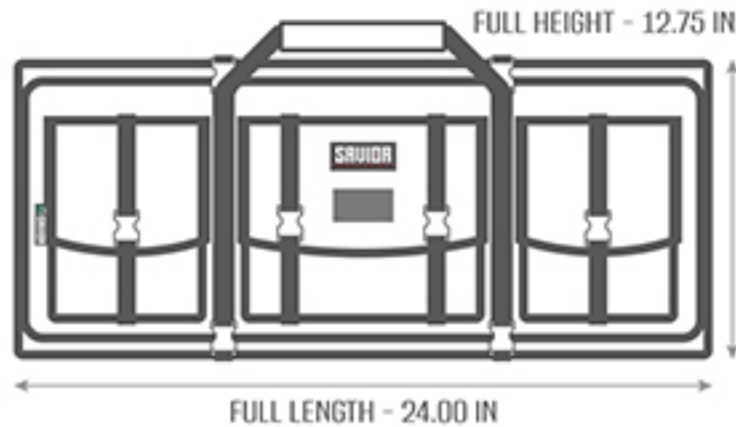

TECHNICAL SPECIFICATIONS

Measurements:

Internal Size - 23.5 x 12 in

Double Pistol Pocket - 24 x 11 in

Front Tactical Pocket Sizes

Middle Pocket - 6.5 x 8.5 in

Side Pockets - 5 x 8.5

Details:

600D PVC Shell

Lockable Main Zippers

Durable Side Release Buckles

Hook & Loop Fasteners

Woven Cinch Straps

FULL RIFLE BAG