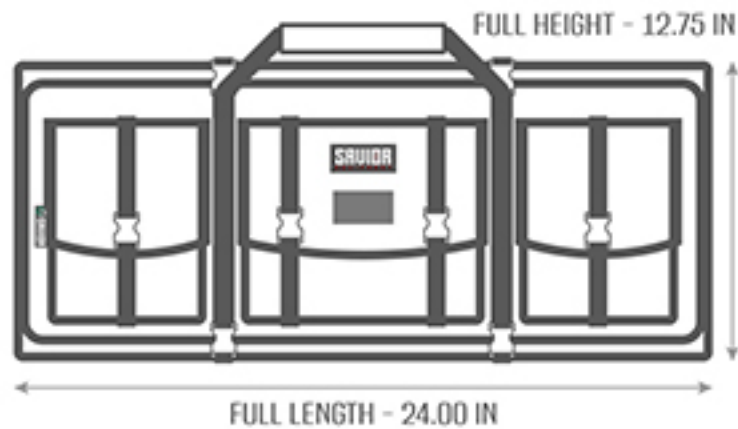

TECHNICAL SPECIFICATIONS

Measurements:

Internal Size - 23.5 x 12 in

Double Pistol Pocket - 24 x 11 in

Front Tactical Pocket Sizes

Middle Pocket - 6.5 x 8.5 in

Side Pockets - 5 x 8.5

Details:

600D PVC Shell

Lockable Main Zippers

Durable Side Release Buckles

Hook & Loop Fasteners

Woven Cinch Straps

FULL RIFLE BAG