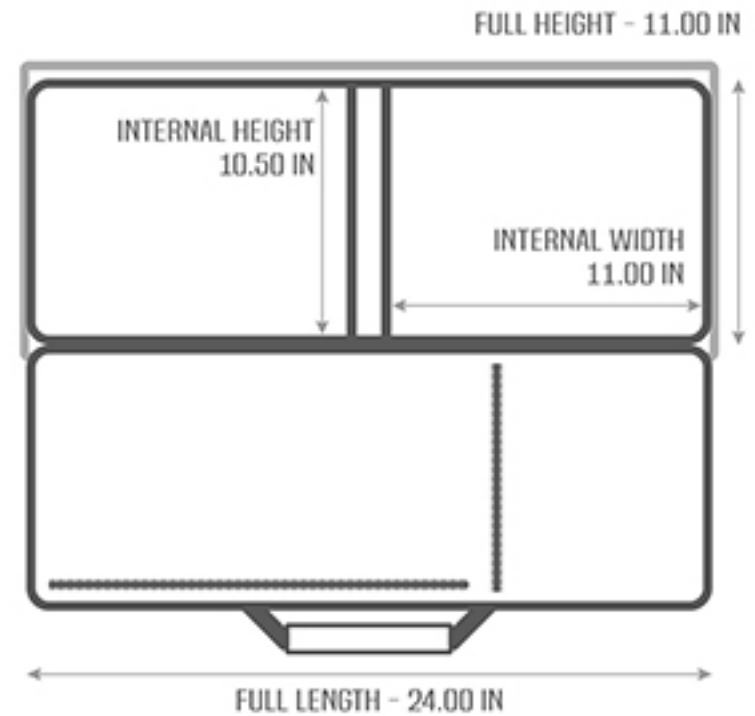

DOUBLE PISTOL POCKET