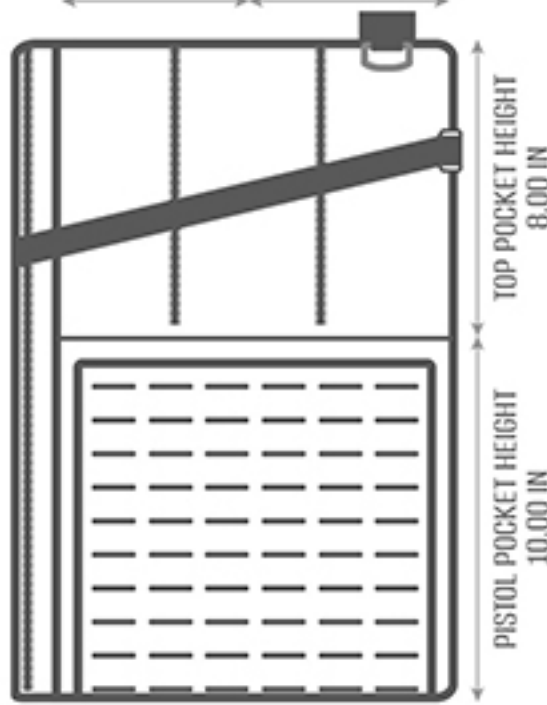

TECHNICAL SPECIFICATIONS

Measurements:

Full Size - 18 x 12 x 9 in

Top Pocket Size - 12 liter

Front Size - 8 x 11.5 x 3.5 in

Rear Size - 8 x 11.5 x 4.5 in

Backpack Strap Padding - 18 x 3 in

Pistol Pocket Frame - 15 liter

Size - 10 x 12 x 8 in

Individual Case Size - 13 x 8.5 x 2.25 in

Internal Length - 12 in

Internal Width - 7.50 in

FULL HEIGHT - 18.00 IN

FULL WIDTH - 12.00 IN

POCKET WIDTH 3.50 IN
POCKET WIDTH 4.50 IN

TOP POCKET HEIGHT 8.00 IN
PISTOL POCKET HEIGHT 10.00 IN

PISTOL POCKET WIDTH - 8.00 IN

FULL DEPTH - 9.00 IN

STRAP LENGTH - 18.00 IN

STRAP WIDTH 3.00 IN

INDIVIDUAL HANDGUN CASE

INTERNAL LENGTH - 12.00 IN

INTERNAL WIDTH 7.50 IN

FULL LENGTH - 13.00 IN

HEIGHT - 8.50 IN

DEPTH - 2.25 IN

Looking for dependable tactical daypacks and backpacks? Rely on Savior Equipment for quality and long-lasting products.