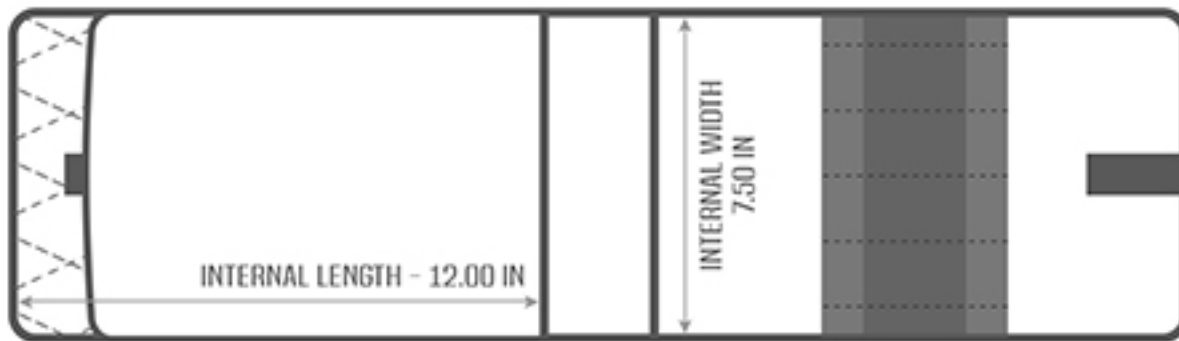

Size - 10 x 12 x 8 in

Individual Case Size - 13 x 8.5 x 2.25 in

Internal Length - 12 in

Internal Width - 7.50 in

FULL HEIGHT - 18.00 IN

FULL WIDTH - 12.00 IN

POCKET WIDTH 3.50 IN
POCKET WIDTH 4.50 IN

TOP POCKET HEIGHT 8.00 IN
PISTOL POCKET HEIGHT 10.00 IN

PISTOL POCKET WIDTH - 8.00 IN

FULL DEPTH - 9.00 IN

STRAP LENGTH - 18.00 IN

STRAP WIDTH 3.00 IN

INDIVIDUAL HANDGUN CASE

INTERNAL LENGTH - 12.00 IN

INTERNAL WIDTH 7.50 IN

FULL LENGTH - 13.00 IN

HEIGHT - 8.50 IN

DEPTH - 2.25 IN

Looking for dependable tactical daypacks and backpacks? Rely on Savior Equipment for quality and long-lasting products.