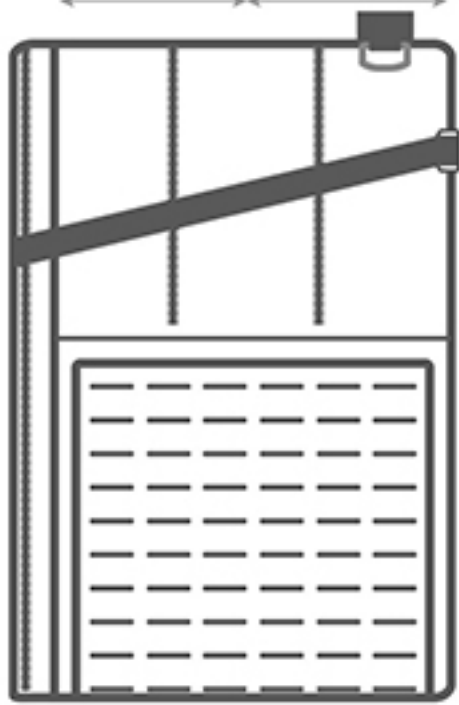

TECHNICAL SPECIFICATIONS

Measurements:

Full Size - 18 x 12 x 9 in

Top Pocket Size - 12 liter

Front Size - 8 x 11.5 x 3.5 in

Rear Size - 8 x 11.5 x 4.5 in

Backpack Strap Padding - 18 x 3 in

Pistol Pocket Frame - 15 liter

Size - 10 x 12 x 8 in

Individual Case Size - 13 x 8.5 x 2.25 in

Internal Length - 12 in

Internal Width - 7.50 in

FULL HEIGHT - 18.00 IN

FULL WIDTH - 12.00 IN

POCKET WIDTH 3.50 IN
POCKET WIDTH 4.50 IN

TOP POCKET HEIGHT 8.00 IN
PISTOL POCKET HEIGHT 10.00 IN

PISTOL POCKET WIDTH - 8.00 IN

FULL DEPTH - 9.00 IN

STRAP LENGTH - 18.00 IN

STRAP WIDTH 3.00 IN

INDIVIDUAL HANDGUN CASE

INTERNAL LENGTH - 12.00 IN

INTERNAL WIDTH 7.50 IN

FULL LENGTH - 13.00 IN