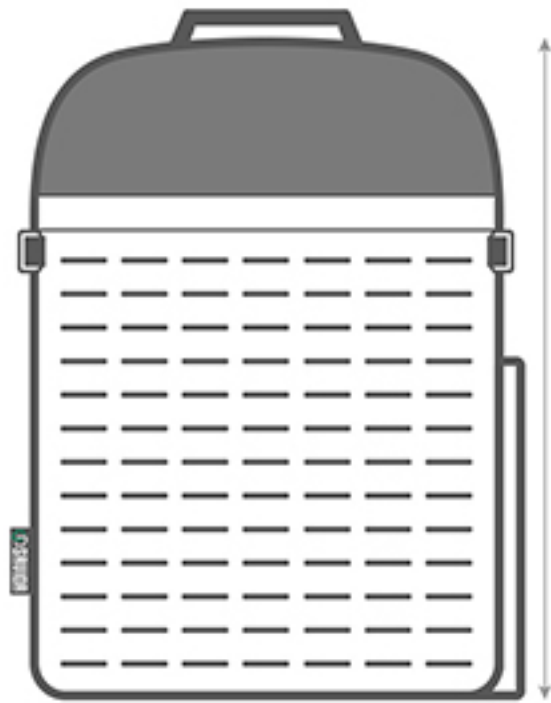

TECHNICAL SPECIFICATIONS

Measurements:

Full Size - 18 x 12 x 9 in

Top Pocket Size - 12 liter

Front Size - 8 x 11.5 x 3.5 in

Rear Size - 8 x 11.5 x 4.5 in

Backpack Strap Padding - 18 x 3 in

Pistol Pocket Frame - 15 liter

Size - 10 x 12 x 8 in

Individual Case Size - 13 x 8.5 x 2.25 in

Internal Length - 12 in

Internal Width - 7.50 in

FULL HEIGHT - 18.00 IN

FULL WIDTH - 12.00 IN

POCKET WIDTH 3.50 IN
POCKET WIDTH 4.50 IN

TOP POCKET HEIGHT 8.00 IN
PISTOL POCKET HEIGHT 10.00 IN

PISTOL POCKET WIDTH - 8.00 IN

FULL DEPTH - 9.00 IN

STRAP LENGTH - 18.00 IN

STRAP WIDTH 3.00 IN

INDIVIDUAL HANDGUN CASE

INTERNAL LENGTH - 12.00 IN

INTERNAL WIDTH 7.50 IN

FULL LENGTH - 13.00 IN