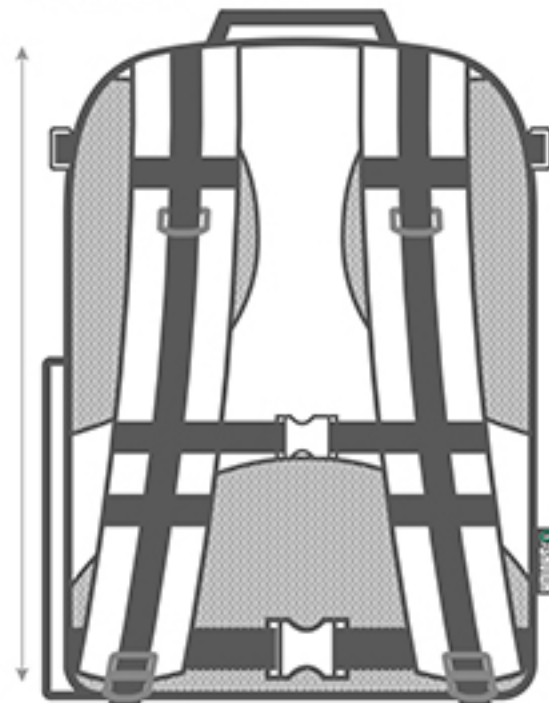

TECHNICAL SPECIFICATIONS

Measurements:

Full Size - 18 x 12 x 9 in

Top Pocket Size - 12 liter

Front Size - 8 x 11.5 x 3.5 in

Rear Size - 8 x 11.5 x 4.5 in

Backpack Strap Padding - 18 x 3 in

Pistol Pocket Frame - 15 liter

Size - 10 x 12 x 8 in

Individual Case Size - 13 x 8.5 x 2.25 in

Internal Length - 12 in

Internal Width - 7.50 in

FULL HEIGHT - 18.00 IN

FULL WIDTH - 12.00 IN

POCKET WIDTH 3.50 IN
POCKET WIDTH 4.50 IN

TOP POCKET HEIGHT 8.00 IN
PISTOL POCKET HEIGHT 10.00 IN

PISTOL POCKET WIDTH - 8.00 IN

FULL DEPTH - 9.00 IN

STRAP LENGTH - 18.00 IN

STRAP WIDTH 3.00 IN

INDIVIDUAL HANDGUN CASE

INTERNAL LENGTH - 12.00 IN

INTERNAL WIDTH 7.50 IN

FULL LENGTH - 13.00 IN

HEIGHT - 8.50 IN

DEPTH - 2.25 IN

Looking for dependable tactical daypacks and backpacks? Rely on Savior Equipment for quality and long-lasting products.