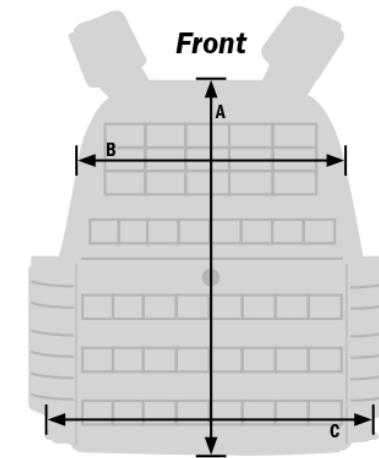

ROTHCO SIZE CHART

M.O.L.L.E. Plate Carrier Vest

Size	Standard (Inches)	Oversized - 2X/3X (Inches)
A	14.75	17.00
B	11.38	13.12
C	17.25	19.00
D	15.50	17.00
E	13.00	14.75

Front Plate Pocket: 13.63 x 11.13 | 15.25 x 11.13
Back Plate Pocket: 12 x 11.13 | 14 x 12.25