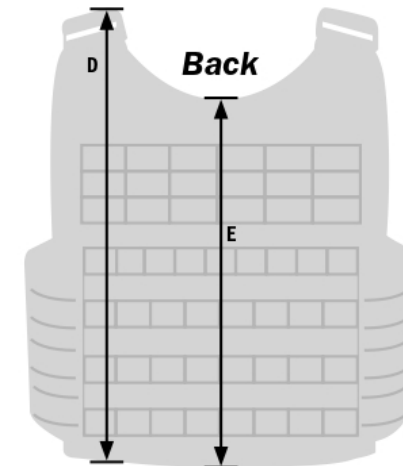

ROTHCO SIZE CHART

M.O.L.L.E. Plate Carrier Vest

Size	Standard (Inches)	Oversized - 2X/3X (Inches)
A	14.75	17.00
B	11.38	13.12
C	17.25	19.00
D	15.50	17.00
E	13.00	14.75

Front Plate Pocket: 13.63 x 11.13 | 15.25 x 11.13
Back Plate Pocket: 12 x 11.13 | 14 x 12.25