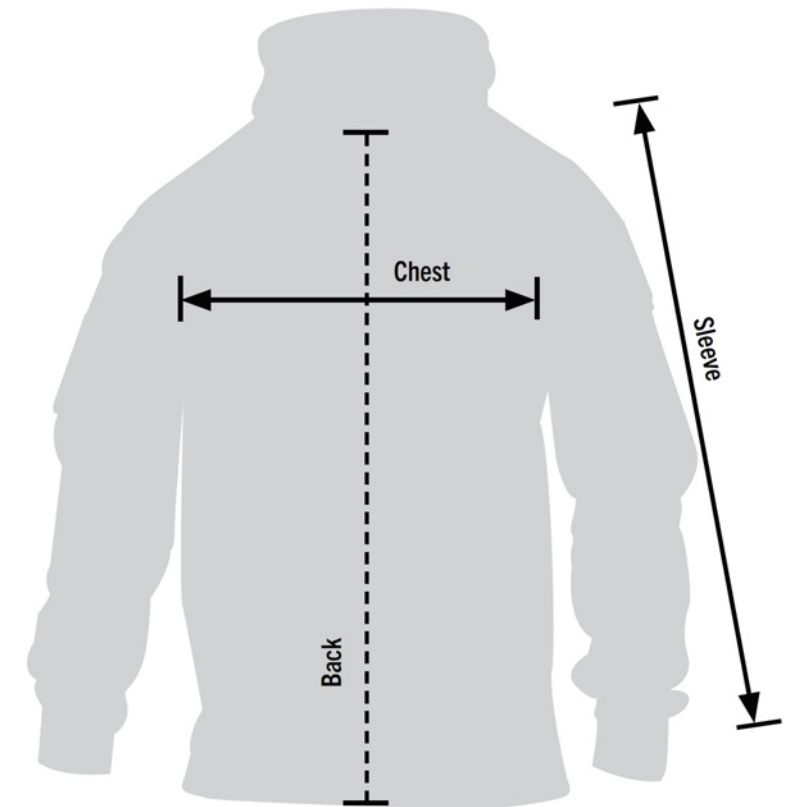

ROTHCO CLOTHING SIZE CHART

Concealed Carry Hoodie

Size	Chest Width (IN)	Sleeve Length (IN)	Back Length (IN)
XS	21.00	23.50	26.00
S	22.00	24.50	27.50
M	23.00	25.50	29.00
L	24.00	26.50	30.00
XL	25.00	27.50	31.00
2XL	27.00	28.50	32.50
3XL	29.00	29.50	34.50
4XL	31.00	30.50	35.50

How to Measure: Measure from armpit to armpit to find the chest width. For the sleeve length, measure from the shoulder point to the end of the cuff. The back length can be found by measuring from the high point shoulder to the bottom edge of the sweat shirt. Use the chart to find your measurement.