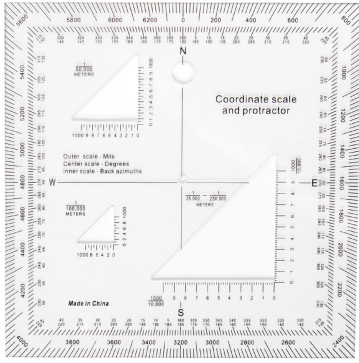

Rothco Coordinate Scale Protractor

In the event of an emergency or while you are in the field, you need to know where you are and where you need to go. Rothco's Coordinate Scale Protractor will accurately show your coordinates and endpoint when used with a scaled map. Measuring 5" X 5", the Army map protractor can be used with a variety of metric-based coordinate systems, including MGRS, UTM, and USNG. The triangular cut-outs on the military-style coordinate protractor are designed to be used with either a 1:25,000, 1:50,000, 1:100,000, or 1:250,000 scaled map. You can tie a piece of paracord or other string in the center hole to use for accurate measurements with the mil, degree, or back azimuth scales. This military triangle scale protractor is a great addition to any military or Bug Out Bag.

Specifications

Property	Value
Brand	Rothco
Product Origin	CHN
Material	PVC
Material Specs	PVC
Dimensions	5" X 5"
Catalog page	245