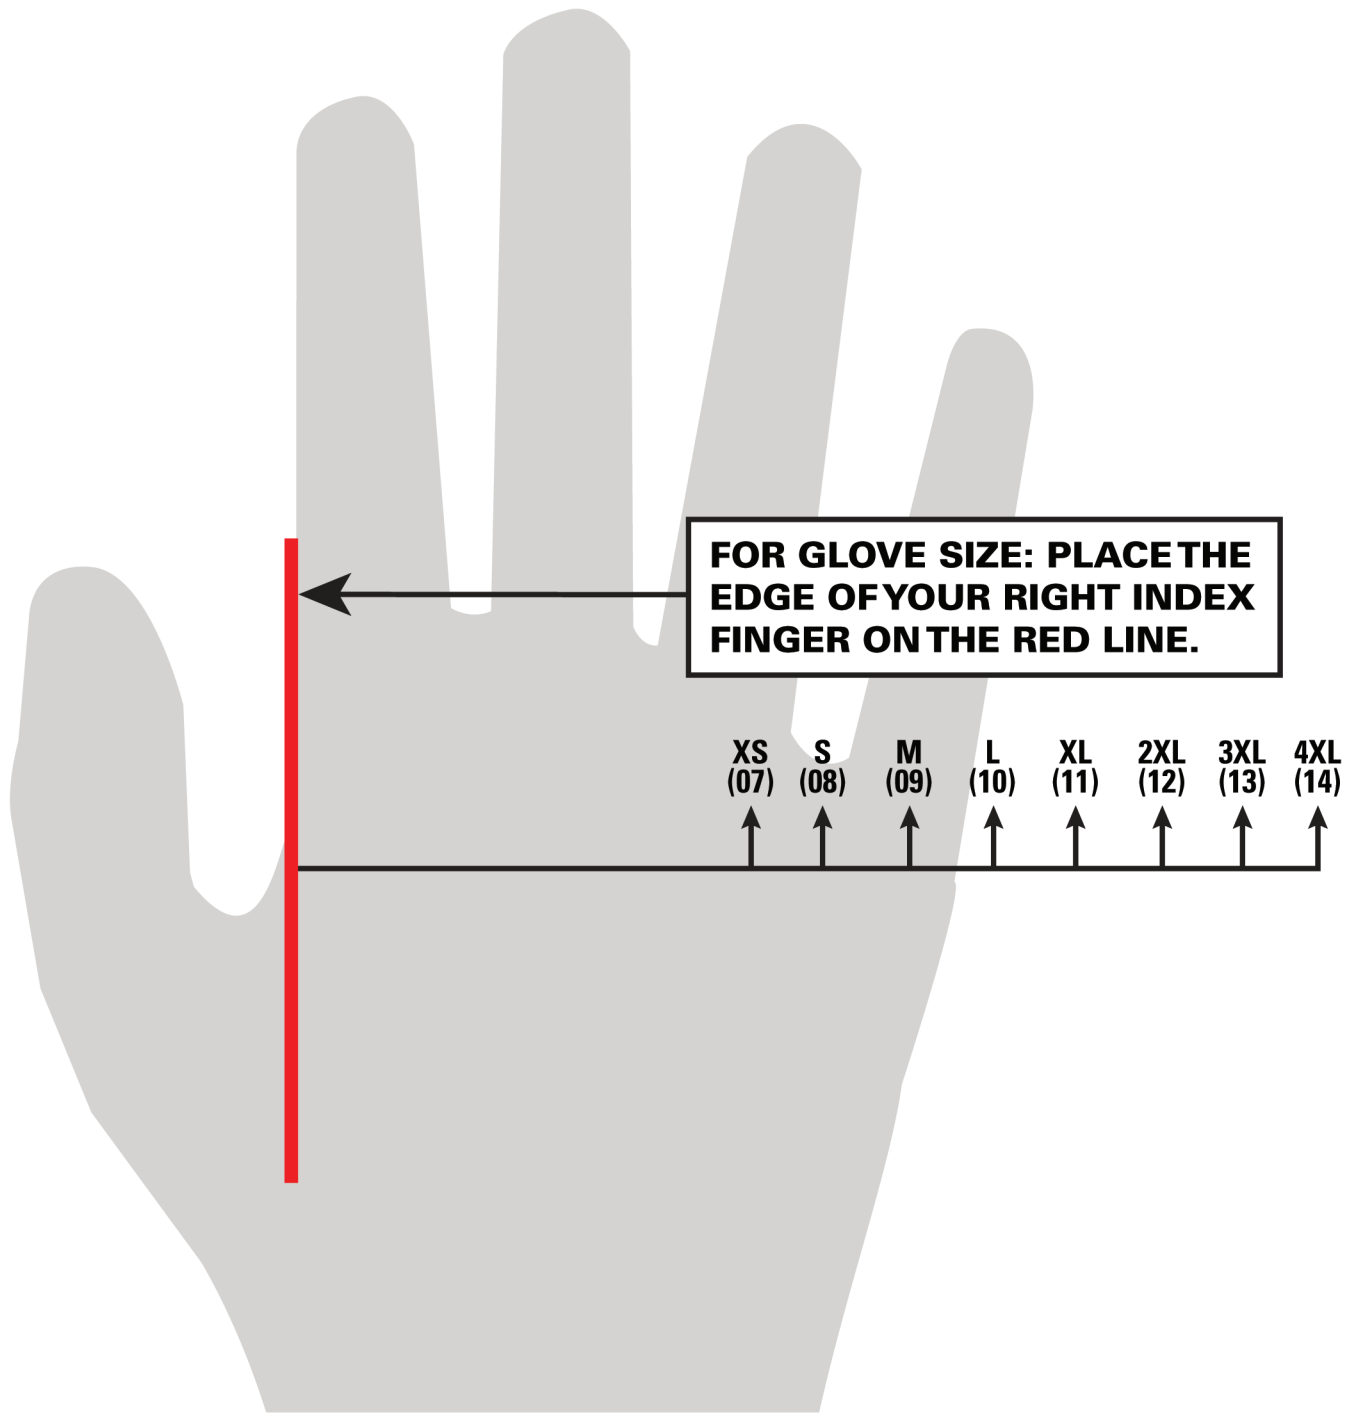

GLOVE SIZING CHART

WHEN PRINTING, MAKE SURE THIS LINE IS 4.5 INCHES