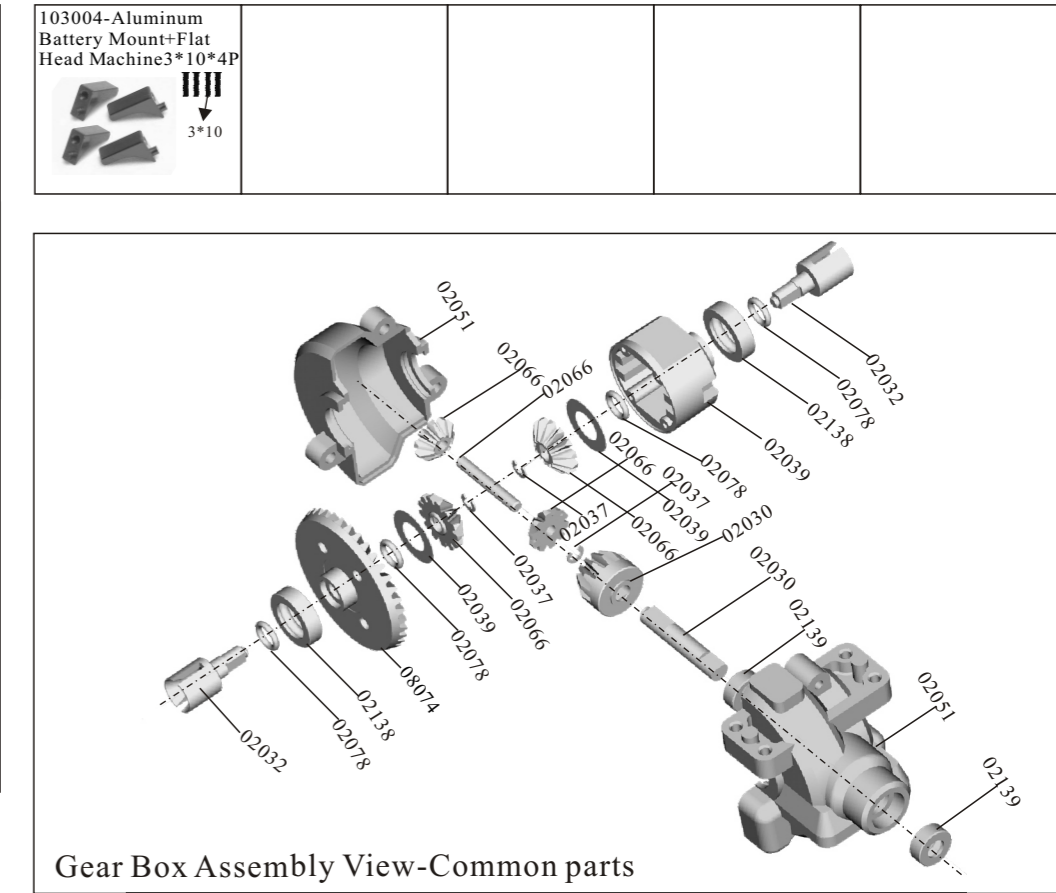

Upgradable Optionals

108822-Aluminum Shock Tower+Cap Head Machine Screw 3*12 2P	108837-Aluminum Body Post	108004-Aluminum Shock Absorber	102240-Aluminum Ackerman Plate	102260-Aluminum Front Gear Box Mount
102261-Aluminum Rear Gear Box Mount	102227-Suspension Arm Brace(AL.)	103371-Motor Brace (AL.)+Flat Head Machine Screw 3*8*4P/ Cap Head Machine Screw 3*8*2P	107001-Carbon Fibre Chassis	107002-Carbon Fibre Radio Tray
03204-LiPO Battery 7.4V 3600mAh 25CC	28434-LiPO Battery 11.1V 3600mAh 25CC	28347-Charger	108835-Aluminum Front Brace+Cap Head Machine Screws 3*8mm *6P	108836-Aluminum Rear Brace+Cap Head Machine Screws 3*8mm *4P/3*10mm*2P
103006-Antenna Mounts (AL.)+Flat Head Machine Screw 3*10*1P/Cap Head Machine Screw 3*10*1P	103009-Aluminum Battery Posts+Flat Head Machine3*10*2P	102257-Aluminum Steering Servo Saver Set	103310-Carbon Fibre Battery Cover	103013-Servo Mount(AL.)+Flat Head Machine Screw 3*8*2P+Cap Head Machine Screw 3*8*4P

Upgradable Optionals