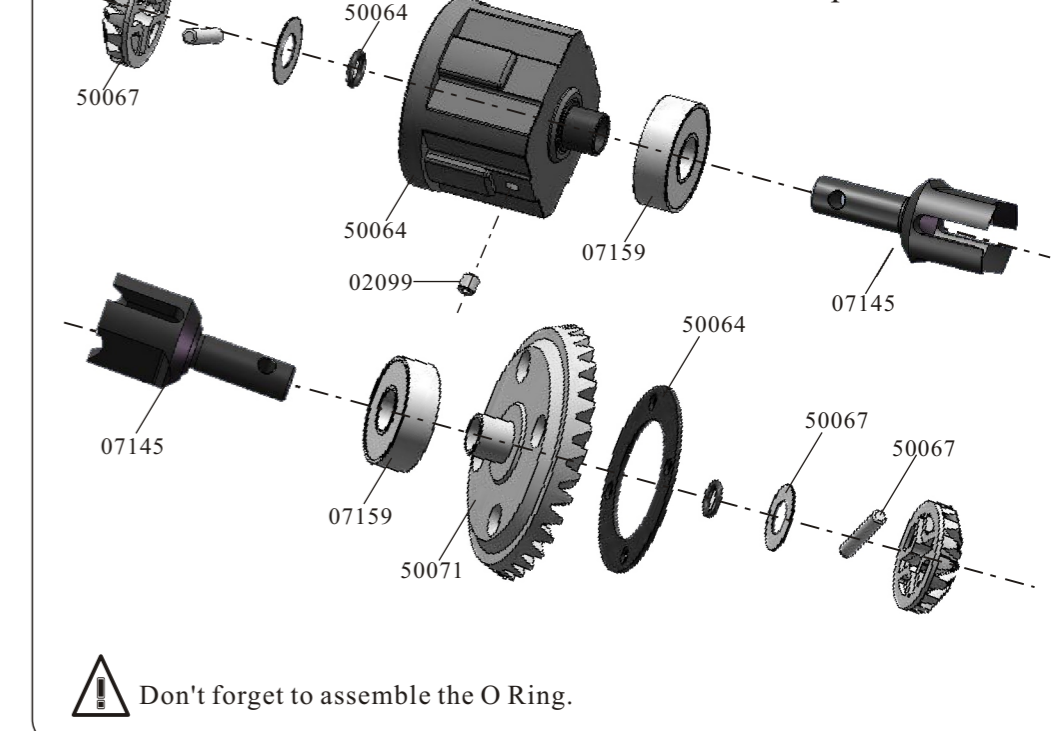

Diff. Box Exploded View