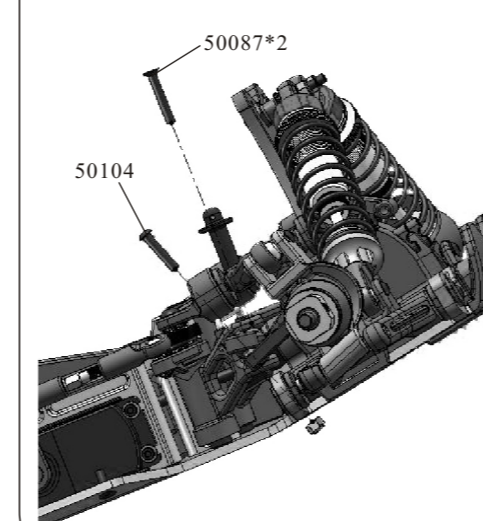

1/5TH 4WD Gasoline Power R/C On-Road Truck

Specifications:

LENGTH	WIDTH	HEIGHT	WHEEL BASE	DRIVE SYSTEM	GROUND CLEARANCE	DIAMETER OF WHEEL	WIDTH OF WHEEL	GEAR RATIO	ENGINE	STEERING SERVO	THRUSTLE SERVO
750mm	540mm	320mm	500mm	4WD Shaft Drive	40mm	180mm	110mm	1:9.6	26/30CC	20/30kg	15kg

Rear lower Suspension Arms Assembly

Throttle Servo Assembly

Steering Servo Assembly

Front Brace Assembly

Engine Assembly

Throttle Link Assembly

Center Unit Assembly

Fuel Tank Assembly

Buffer Assembly

Front Unit Assembly

Rear Hub Carrier Assembly

Front Shock Absorber Exploded View(Short)

Front Shock Absorber Assembly

Rear Shock Absorber Exploded View(Long)

Rear Shock Absorber Assembly

Diff.Gear Group Assembly

Servo link Assembly

Rear Unit Assembly

Steering link Assembly

Battery Case Assembly

Side Guard Assembly(R/L)

Wheels Complete Assembly(L/R)

Wheels Complete Assembly

Roll Cage Assembly