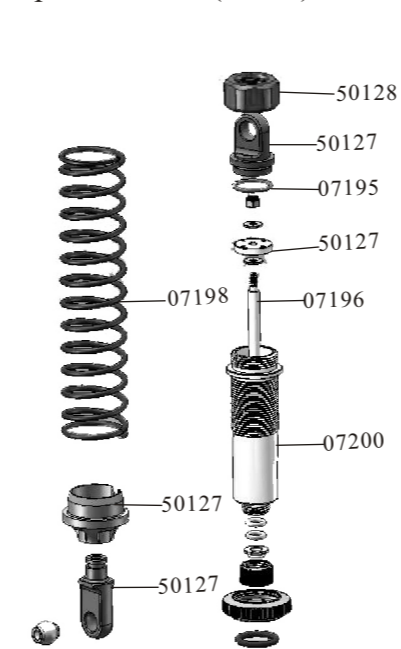

Throttle Servo Assembly

07102-Front Shock Absorber Exploded View(Short)