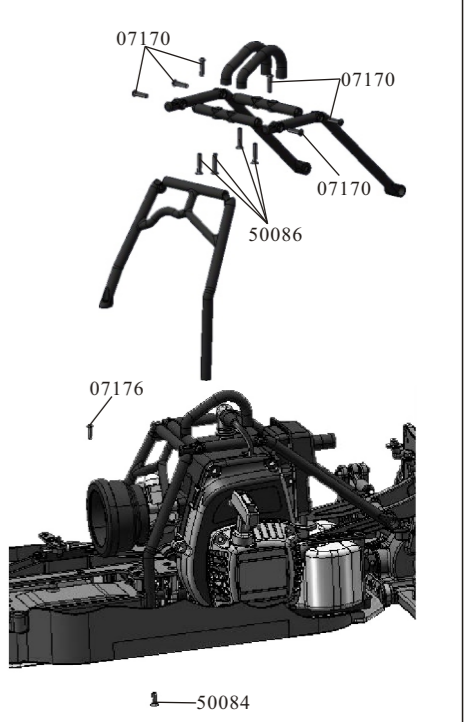

1/5TH 4WD Gasoline Power R/C On-Road Truck

Specifications:

LENGTH	WIDTH	HEIGHT	WHEEL BASE	DRIVE SYSTEM	GROUND CLEARANCE	DIAMETER OF WHEEL	WIDTH OF WHEEL	GEAR RATIO	ENGINE	STEERING SERVO	THRUSTLE SERVO
750mm	540mm	320mm	500mm	4WD Shaft Drive	40mm	180mm	110mm	1:9.6	26/30CC	20/30kg	15kg

Servo link Assembly

Rear Unit Assembly

Steering link Assembly

Battery Case Assembly

Side Guard Assembly(R/L)

Wheels Complete Assembly(L/R)

Wheels Complete Assembly

Roll Cage Assembly