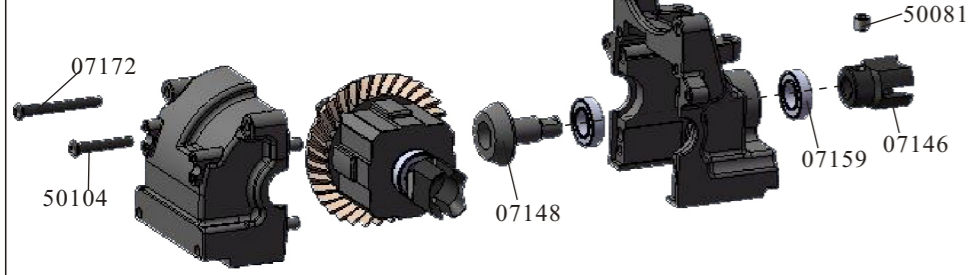

Front Shock Tower Assembly

Center Diff.Gear Assembly