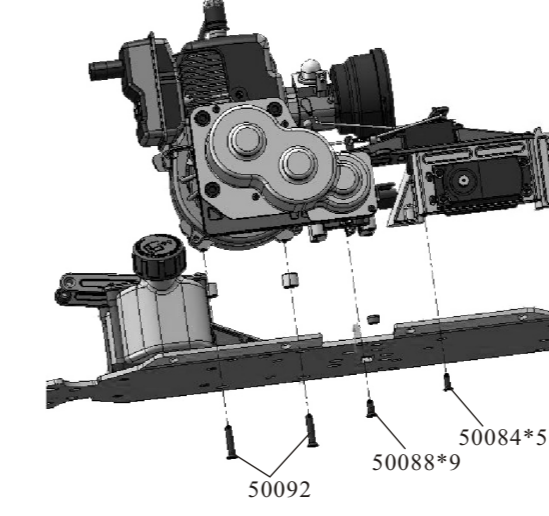

1/5TH 4WD Gasoline Power R/C On-Road Truck

Specifications:

LENGTH	WIDTH	HEIGHT	WHEEL BASE	DRIVE SYSTEM	GROUND CLEARANCE	DIAMETER OF WHEEL	WIDTH OF WHEEL	GEAR RATIO	ENGINE	STEERING SERVO	THRUSTLE SERVO
750mm	540mm	320mm	500mm	4WD Shaft Drive	40mm	180mm	110mm	1:9.6	26/30CC	20/30kg	15kg

Rear lower Suspension Arms Assembly

Throttle Servo Assembly

Steering Servo Assembly

Front Brace Assembly

Engine Assembly

Throttle Link Assembly

Center Unit Assembly

Fuel Tank Assembly