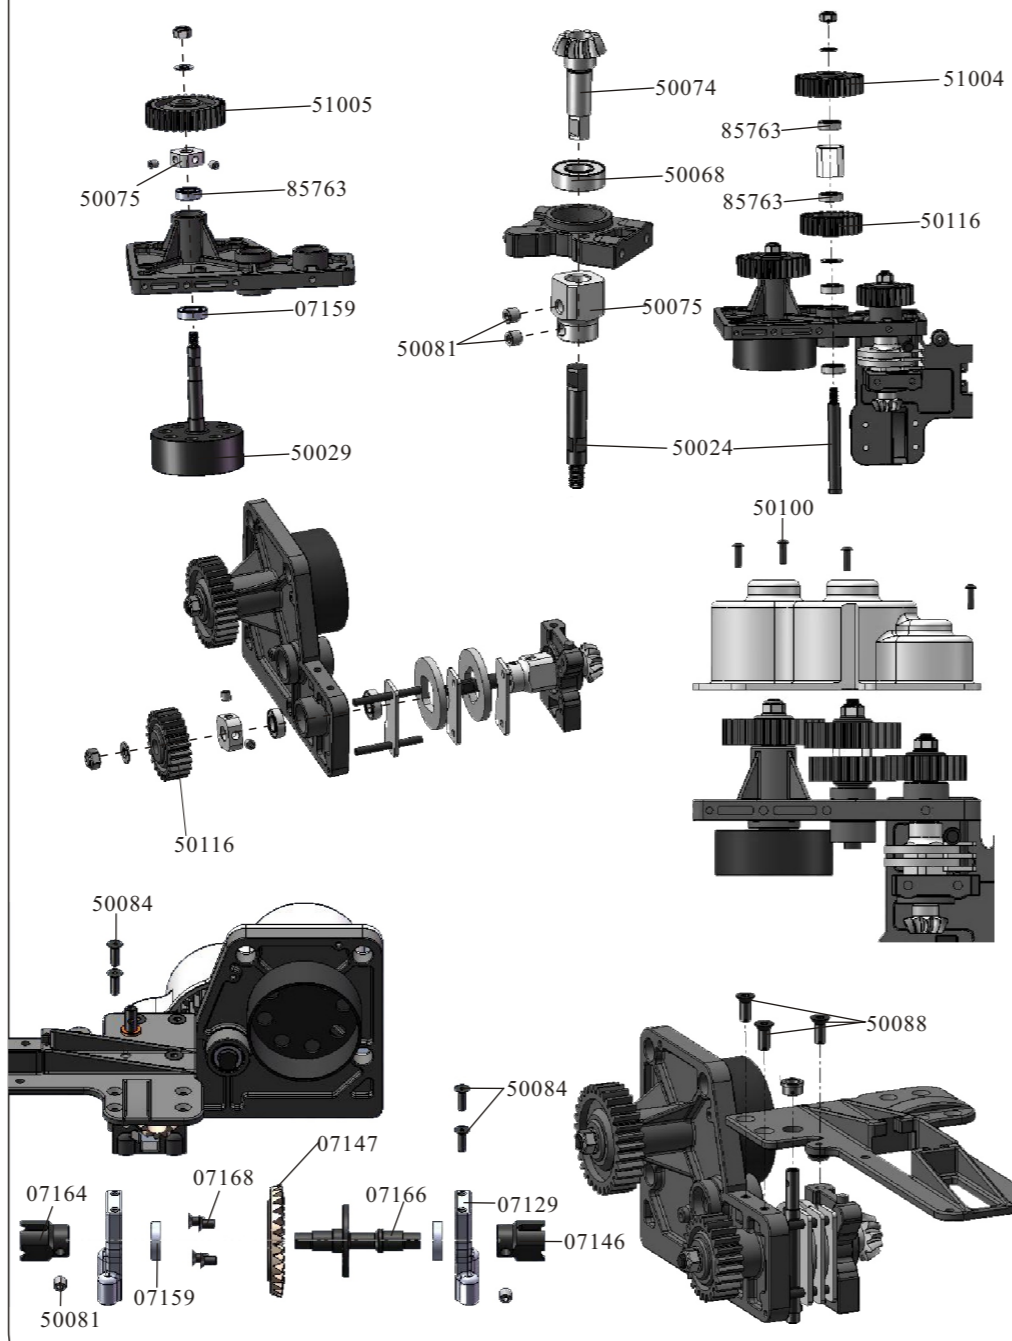

1/5TH 4WD Gasoline Power R/C On-Road Truck

Specifications:

LENGTH	WIDTH	HEIGHT	WHEEL BASE	DRIVE SYSTEM	GROUND CLEARANCE	DIAMETER OF WHEEL	WIDTH OF WHEEL	GEAR RATIO	ENGINE	STEERING SERVO	THRUSTLE SERVO
750mm	540mm	320mm	500mm	4WD Shaft Drive	40mm	180mm	110mm	1:9.6	26/30CC	20/30kg	15kg

Spare Part

50071-Front /Rear Crown Gear(33T)	07135-Gear Mount	07136-Wheel Mount	50022-Spacer+Countersunk Screw (For Engine)	50029-Clutch Bell Bush
50023-Brake Discs+Pads+Pins	50037-Brake Cam Set	07130-Rear Lower Sus. Arm Holder (B)	07131-Rear Lower Sus. Arm Holder (C)	07132-Front Lower Sus. Arm Holder (A)
07142-Buffer Post	07141-Buffer Aluminium Mount	07157-Center Front Dogbones Length:152mm	07158-Center Rear Dogbones Length:162mm	07156-Rear Dogbones New Length:133mm Old Length:131mm
07180-Front Lower Sus. Arm Pins(Screw Thread) φ5*50.5	07181-Rear Lower Sus. Arm Pins(Screw Thread) φ5*65	50024-Diff. First Way Shaft +Second Way Shaft	07133-Front/ Rear Lower Sus. Arm Pins φ6*90	07134-Front Upper Sus. Arm Pins φ6*60
07139-Front Stabilizer Bar	07140-Rear Stabilizer Bar	81013-Body Clips 6P	07126-Adjust Bushes (Centre)	07179-Adjust Bushes (Side)
50068-Ball Bearing (22*10*7)	07159-Bearing 19*10*5	85763-Bearing 16*8*5	50077-Second Way Gear Washer φ 6.2*12*1mm	07178-Second Way Gear Washer φ 4.2*10*1.0mm
50076-First Way Gear Washer φ 8*15*1.5mm	50078-Servo Washers φ 3*8*0.8mm	07151-Front Sus. Arm Ball (AL.) Length:12mm	07152-Shock lower Ball (AL.) Length:10mm	07153-Shock Upper Ball (AL.)

Rear lower Suspension Arms Assembly

Throttle Servo Assembly

Steering Servo Assembly

Front Brace Assembly

Engine Assembly

Throttle Link Assembly

Center Unit Assembly

Fuel Tank Assembly

Servo link Assembly

Rear Unit Assembly

Steering link Assembly

Battery Case Assembly

Side Guard Assembly(R/L)

Wheels Complete Assembly(L/R)

Wheels Complete Assembly

Roll Cage Assembly