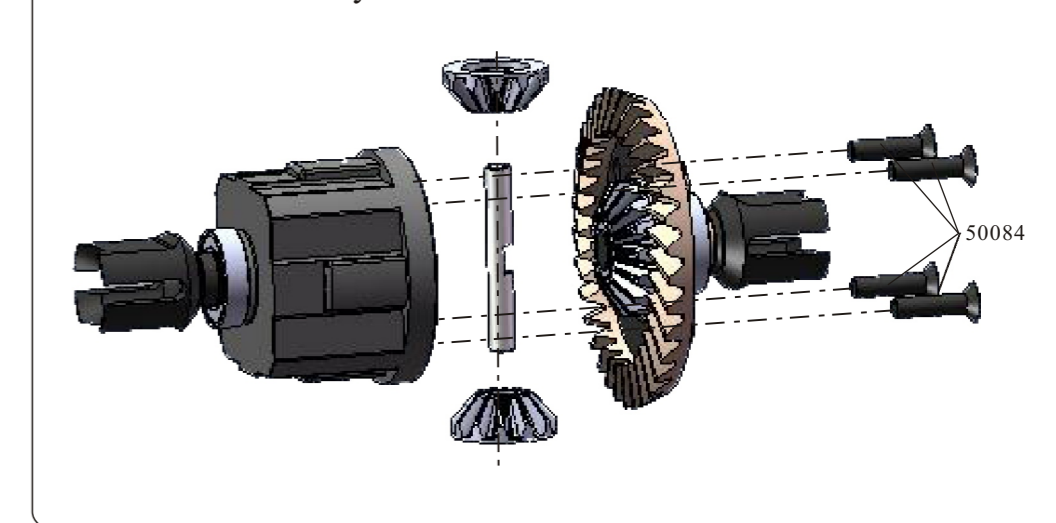

Fuel Tank Assembly

Diff. Gear Assembly