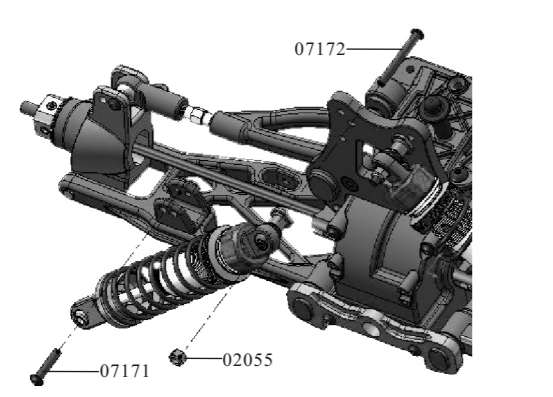

1/5TH 4WD Gasoline Power R/C On-Road Truck

Specifications:

LENGTH	WIDTH	HEIGHT	WHEEL BASE	DRIVE SYSTEM	GROUND CLEARANCE	DIAMETER OF WHEEL	WIDTH OF WHEEL	GEAR RATIO	ENGINE	STEERING SERVO	THRUSTLE SERVO
750mm	540mm	320mm	500mm	4WD Shaft Drive	40mm	180mm	110mm	1:9.6	26/30CC	20/30kg	15kg

Rear lower Suspension Arms Assembly

Throttle Servo Assembly

Steering Servo Assembly

Front Brace Assembly

Engine Assembly

Throttle Link Assembly

Center Unit Assembly

Fuel Tank Assembly

Buffer Assembly

Front Unit Assembly

Rear Hub Carrier Assembly

Front Shock Absorber Exploded View(Short)

Front Shock Absorber Assembly

Rear Shock Absorber Exploded View(Long)

Rear Shock Absorber Assembly

Diff.Gear Group Assembly

Servo link Assembly

Rear Unit Assembly

Steering link Assembly

Battery Case Assembly

Side Guard Assembly(R/L)

Wheels Complete Assembly(L/R)

Wheels Complete Assembly

Roll Cage Assembly