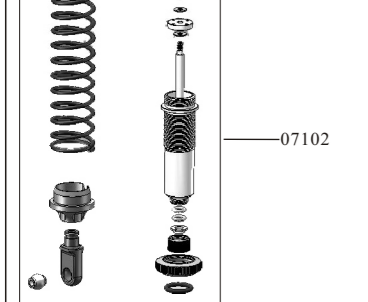

Spare Part

50071-Front /Rear Crown Gear(33T)	07135-Gear Mount	07136-Wheel Mount	50022-Spacer+Countersunk Screw (For Engine)	50029-Clutch Bell Bush
50023-Brake Discs+Pads+Pins	50037-Brake Cam Set	07130-Rear Lower Sus. Arm Holder (B)	07131-Rear Lower Sus. Arm Holder (C)	07132-Front Lower Sus. Arm Holder (A)
07142-Buffer Post	07141-Buffer Aluminium Mount	07157-Center Front Dogbones Length:152mm	07158-Center Rear Dogbones Length:162mm	07156-Rear Dogbones New Length:133mm Old Length:131mm
07180-Front Lower Sus. Arm Pins(Screw Thread) φ5*50.5	07181-Rear Lower Sus. Arm Pins(Screw Thread) φ5*65	50024-Diff. First Way Shaft +Second Way Shaft	07133-Front/ Rear Lower Sus. Arm Pins φ6*90	07134-Front Upper Sus. Arm Pins φ6*60
07139-Front Stabilizer Bar	07140-Rear Stabilizer Bar	81013-Body Clips 6P	07126-Adjust Bushes (Centre)	07179-Adjust Bushes (Side)
50068-Ball Bearing (22*10*7)	07159-Bearing 19*10*5	85763-Bearing 16*8*5	50077-Second Way Gear Washer φ 6.2*12*1mm	07178-Second Way Gear Washer φ 4.2*10*1.0mm
50076-First Way Gear Washer φ 8*15*1.5mm	50078-Servo Washers φ 3*8*0.8mm	07151-Front Sus. Arm Ball (AL.) Length:12mm	07152-Shock lower Ball (AL.) Length:10mm	07153-Shock Upper Ball (AL.)

Rear lower Suspension Arms Assembly

Throttle Servo Assembly

Steering Servo Assembly

Front Brace Assembly

Engine Assembly

Throttle Link Assembly

Center Unit Assembly

Fuel Tank Assembly

Buffer Assembly

Front Unit Assembly

Rear Hub Carrier Assembly

Front Shock Absorber Exploded View(Short)

Front Shock Absorber Assembly

Rear Shock Absorber Exploded View(Long)

Rear Shock Absorber Assembly

Diff.Gear Group Assembly

Servo link Assembly

Rear Unit Assembly

Steering link Assembly

Battery Case Assembly

Side Guard Assembly(R/L)

Wheels Complete Assembly(L/R)

Wheels Complete Assembly

Roll Cage Assembly