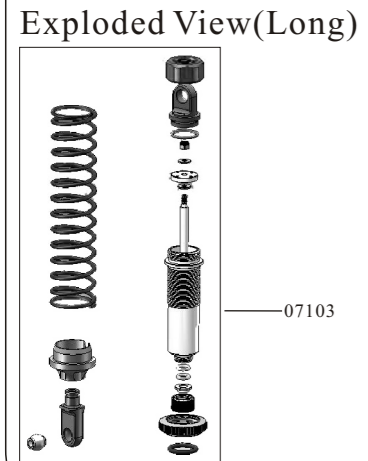

Spare Part

50071-Front /Rear Crown Gear(33T)	07135-Gear Mount	07136-Wheel Mount	50022-Spacer+Countersunk Screw (For Engine)	50029-Clutch Bell Bush
50023-Brake Discs+Pads+Pins	50037-Brake Cam Set	07130-Rear Lower Sus. Arm Holder (B)	07131-Rear Lower Sus. Arm Holder (C)	07132-Front Lower Sus. Arm Holder (A)
07142-Buffer Post	07141-Buffer Aluminium Mount	07157-Center Front Dogbones Length:152mm	07158-Center Rear Dogbones Length:162mm	07156-Rear Dogbones New Length:133mm Old Length:131mm
07180-Front Lower Sus. Arm Pins(Screw Thread) φ5*50.5	07181-Rear Lower Sus. Arm Pins(Screw Thread) φ5*65	50024-Diff. First Way Shaft +Second Way Shaft	07133-Front/ Rear Lower Sus. Arm Pins φ6*90	07134-Front Upper Sus. Arm Pins φ6*60
07139-Front Stabilizer Bar	07140-Rear Stabilizer Bar	81013-Body Clips 6P	07126-Adjust Bushes (Centre)	07179-Adjust Bushes (Side)
50068-Ball Bearing (22*10*7)	07159-Bearing 19*10*5	85763-Bearing 16*8*5	50077-Second Way Gear Washer φ 6.2*12*1mm	07178-Second Way Gear Washer φ 4.2*10*1.0mm
50076-First Way Gear Washer φ 8*15*1.5mm	50078-Servo Washers φ 3*8*0.8mm	07151-Front Sus. Arm Ball (AL.) Length:12mm	07152-Shock lower Ball (AL.) Length:10mm	07153-Shock Upper Ball (AL.)

Rear lower Suspension Arms Assembly

Throttle Servo Assembly

Steering Servo Assembly

Front Brace Assembly

Engine Assembly

Throttle Link Assembly

Center Unit Assembly

Fuel Tank Assembly

Buffer Assembly

Front Unit Assembly

Rear Hub Carrier Assembly

Front Shock Absorber Exploded View(Short)

Front Shock Absorber Assembly

Rear Shock Absorber Exploded View(Long)

Rear Shock Absorber Assembly

Diff.Gear Group Assembly

Servo link Assembly

Rear Unit Assembly

Steering link Assembly

Battery Case Assembly

Side Guard Assembly(R/L)

Wheels Complete Assembly(L/R)

Wheels Complete Assembly

Roll Cage Assembly