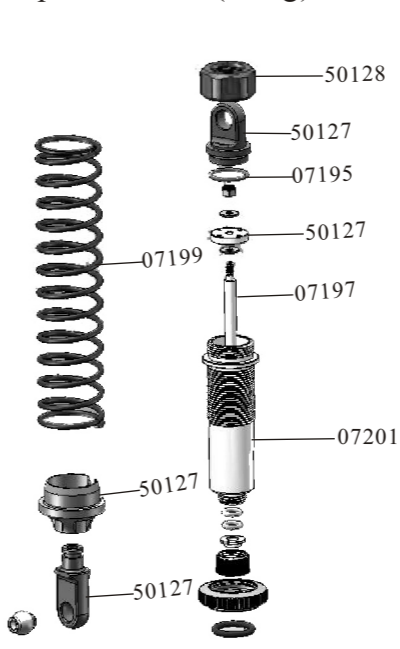

Steering Servo Assembly

07103-Rear Shock Absorber Exploded View(Long)