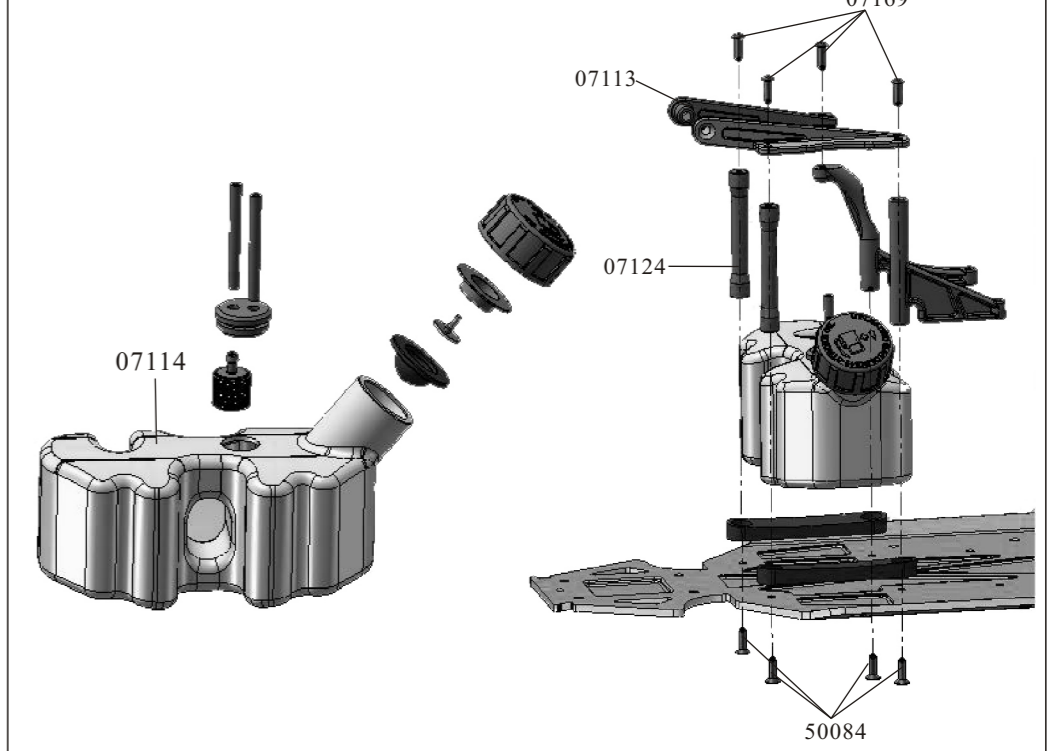

1/5TH 4WD Gasoline Power R/C On-Road Truck

Specifications:

LENGTH	WIDTH	HEIGHT	WHEEL BASE	DRIVE SYSTEM	GROUND CLEARANCE	DIAMETER OF WHEEL	WIDTH OF WHEEL	GEAR RATIO	ENGINE	STEERING SERVO	THRUSTLE SERVO
750mm	540mm	320mm	500mm	4WD Shaft Drive	40mm	180mm	110mm	1:9.6	26/30CC	20/30kg	15kg

Rear lower Suspension Arms Assembly

Throttle Servo Assembly

Steering Servo Assembly

Front Brace Assembly

Engine Assembly

Throttle Link Assembly

Center Unit Assembly

Fuel Tank Assembly