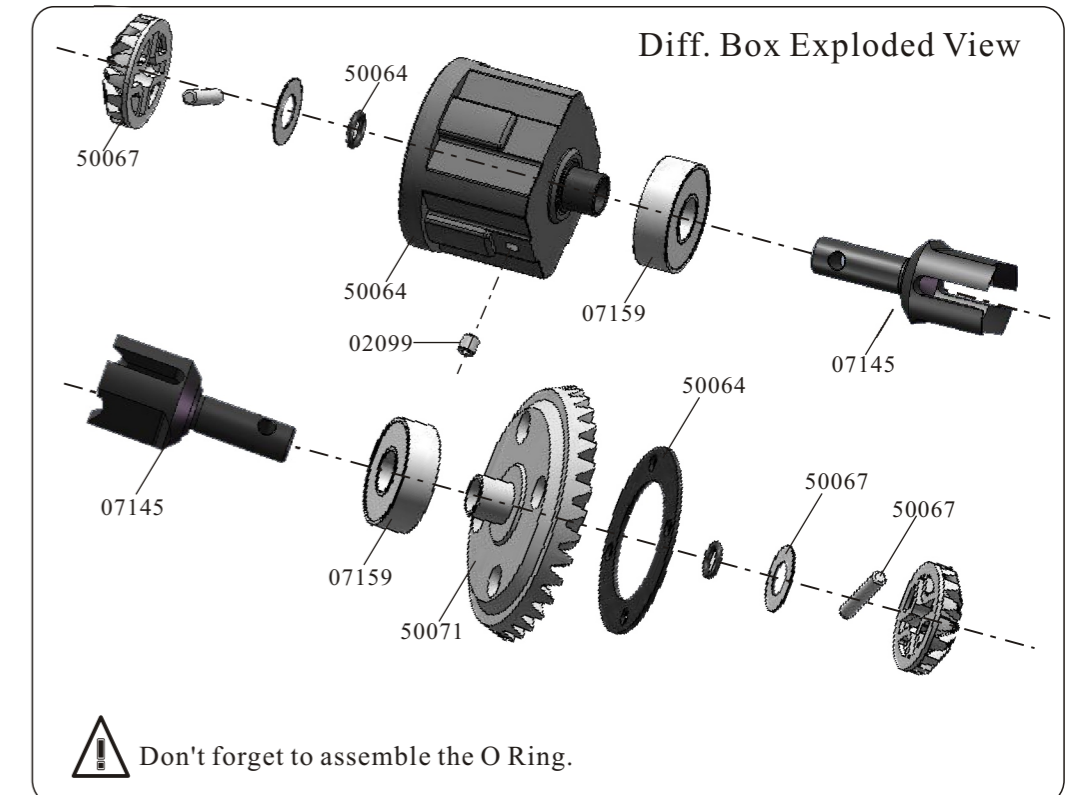

Diff. Box Exploded View