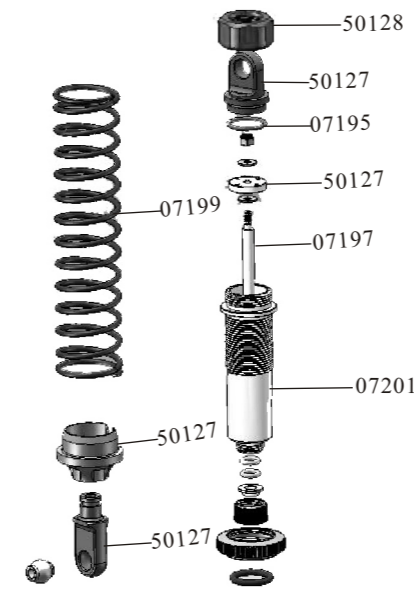

07103-Rear Shock Absorber Exploded View(Long)