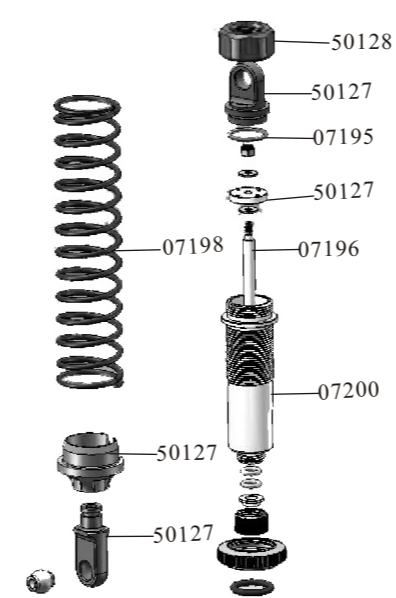

07102-Front Shock Absorber Exploded View(Short)