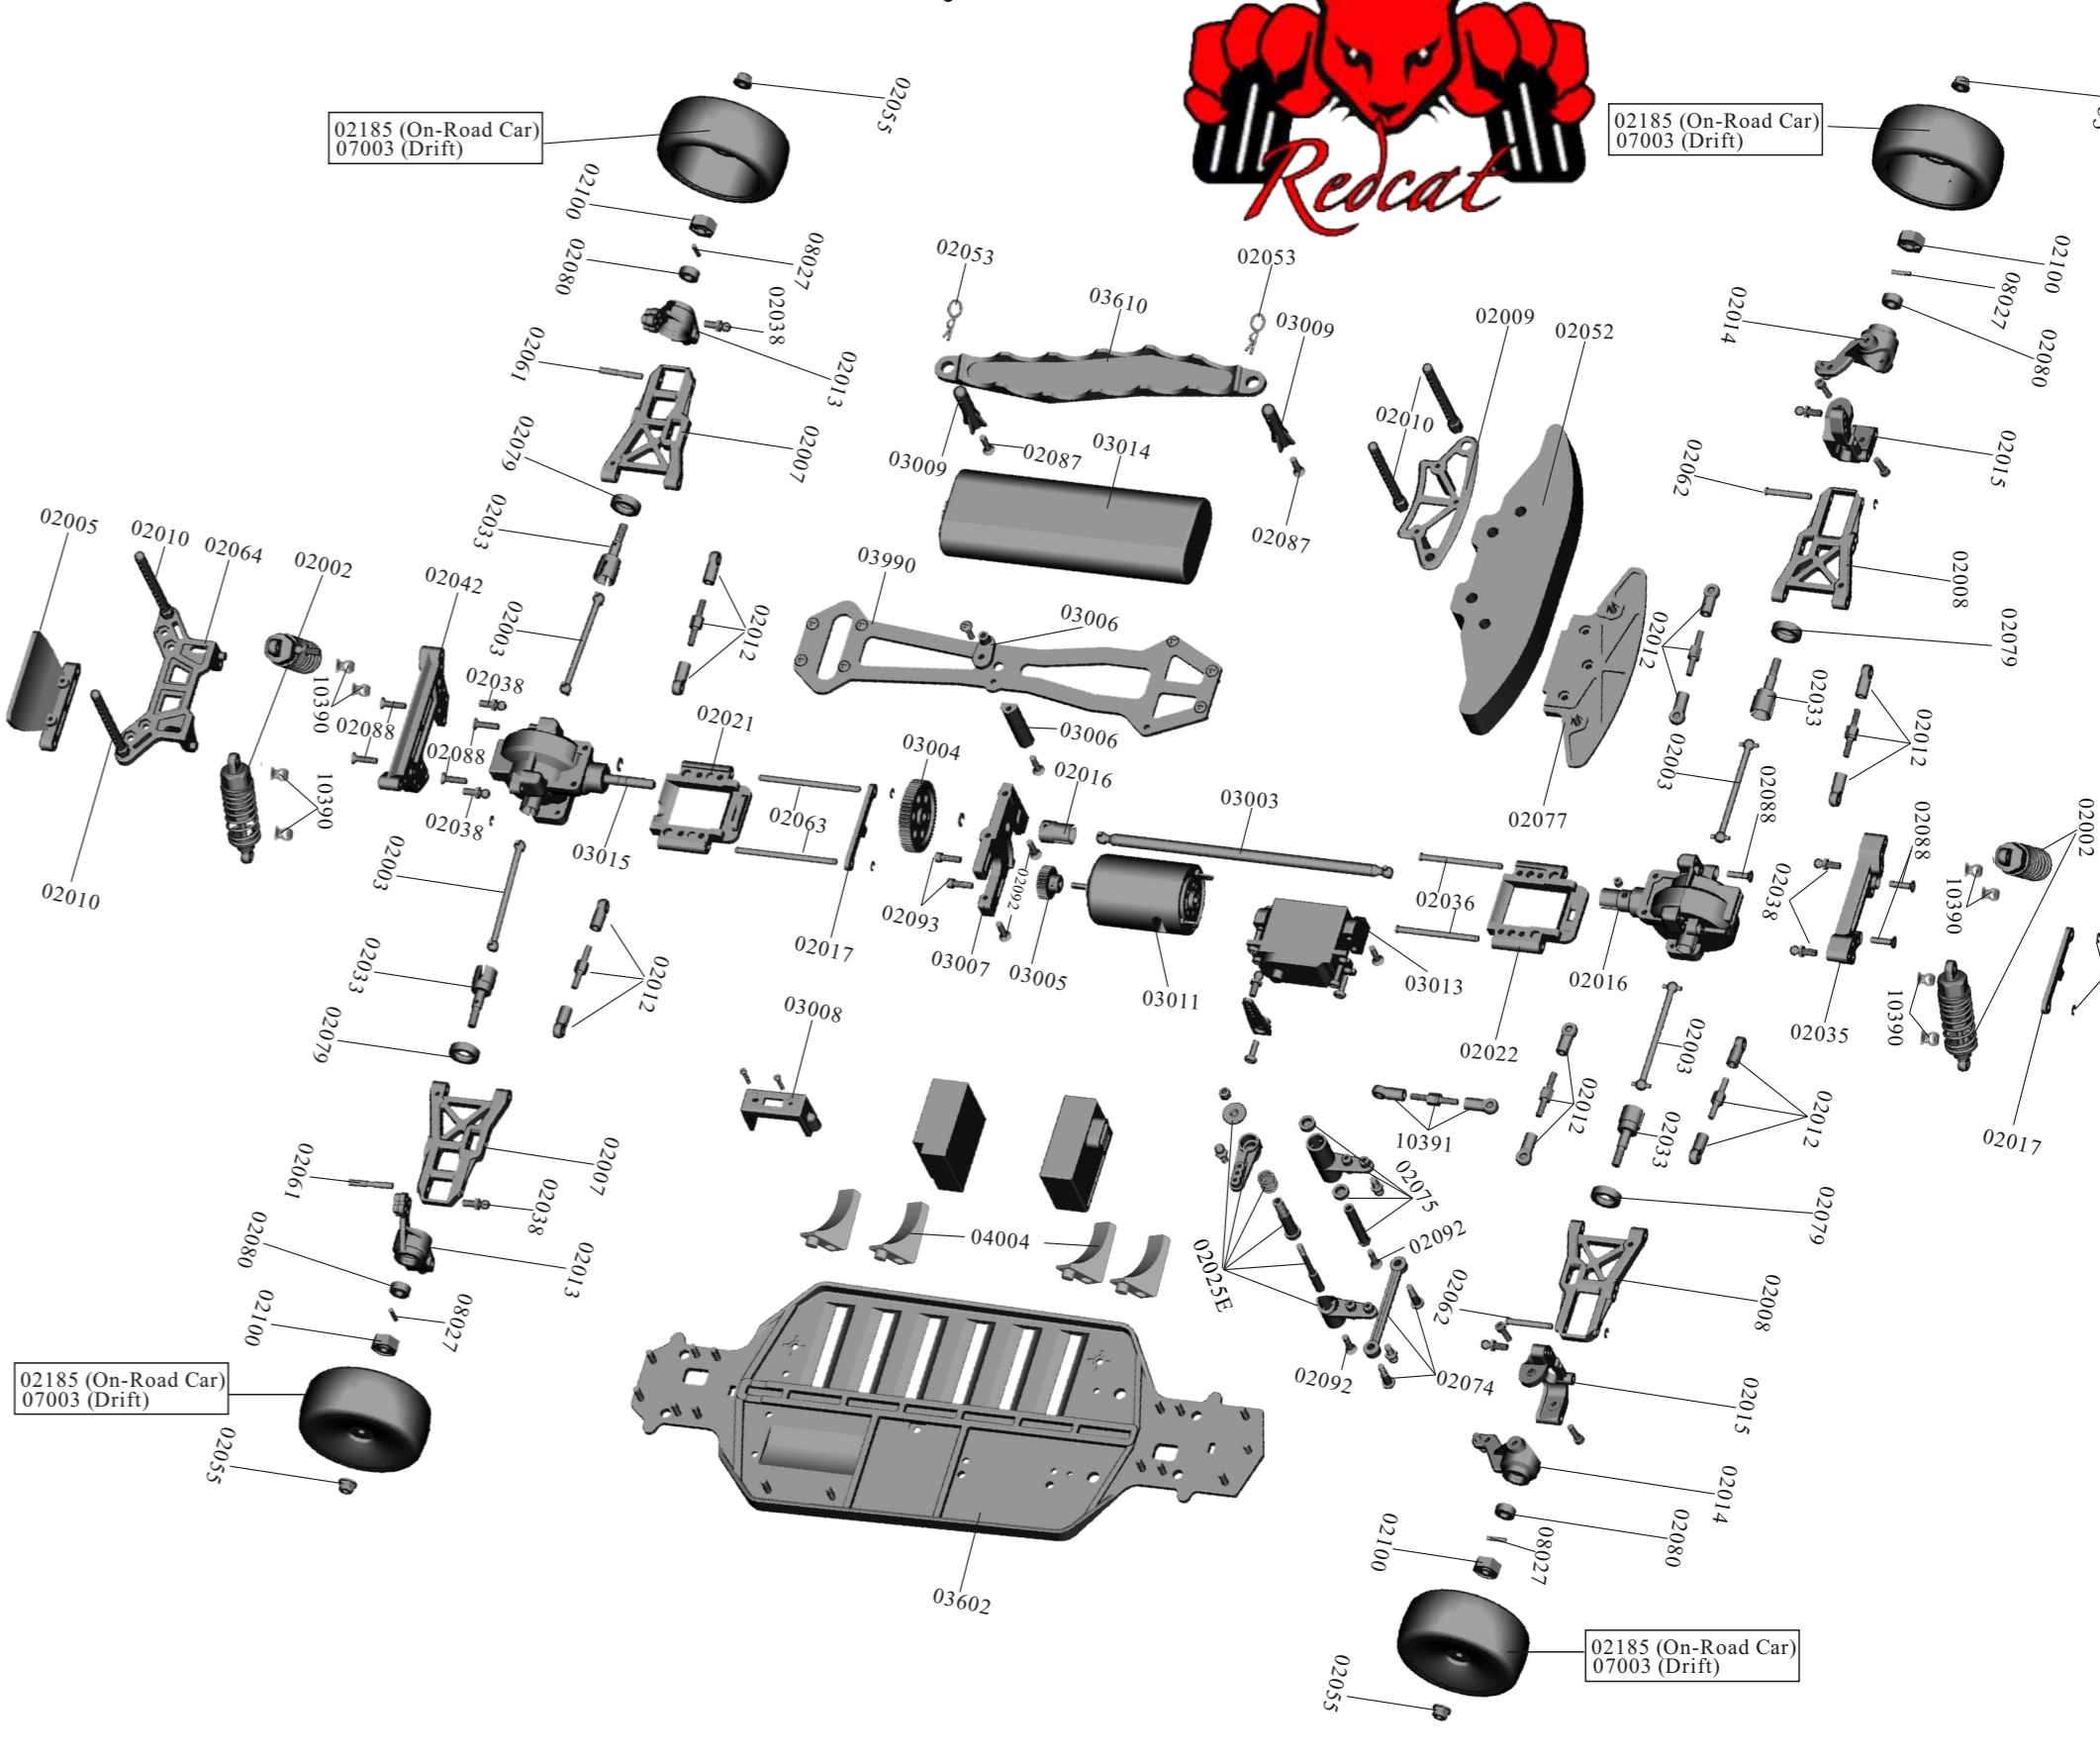

Gear Box Assembly View-Common parts

On-Road Car/Drift Car Full Assembly View

Spare Part

02012-Front/Rear Link	10391-Servo Link	02003-Dogbones Hole Track:55mm Total Length:61mm	02010-Body Post Front:Long Rear:Short	03003-Center Dogbone 157mm
08027-Pin 2*10	02036-3*44mm Front Suspension Arm Pin A	02061-Rear Lower Arm Round Pin B 3*23mm	02062-Front Lower Arm Round Pin B 3*24.5mm	02063-Rear Suspension Arm Pin A 3*54mm
02057-Antenna Pipe	03006-Antenna Mount	02017-Suspension Arm Reinforcement Brace	2530-Power Commutator	02053-R-Clip
02501-Washer 8*5.2*0.5	02037-E-Clip (Ø7Ø4Ø2.5Ø2.3)	02101-Steering Bushing	02103-Zip Tie	02100-Wheel Hex.
02079-Oil Bearing Ø15*Ø10*4	02080-Oil Bearing Ø5*Ø10*4	02139-Ball Bearing Ø10*Ø5*4	02138-Ball Bearing Ø15*Ø10*4	02078-O-Ring
02055-Nylon Locknut M4	02102-M3 Nylon Lock Nut	10390-Ball Head A	02099-Grub Screw M4*4	02038-Ball Head Screw
02093-M3*10 Column Head Machine Screw 10P	02095-M3*8 Column Head Machine Screw 4P	01083-Round Head Self-Tapping Screw 3*11 6P	02085-Round Head Self-Tapping Screw 2*8 8P	02086-Round Head Self-Tapping Screw 2*10 10P
02087-Countersunk Cross Head Self-Tapping Screw 3*10 13P	02088-Countersunk Cross Head Self-Tapping Screw 3*14 13P	02089-Countersunk Cross Head Self-Tapping Screw 3*15 9P	02180-Flat Head Self-Tapping Screw 3*16 10P	81220-5-Flat Head Machine Screw 3*14 4P