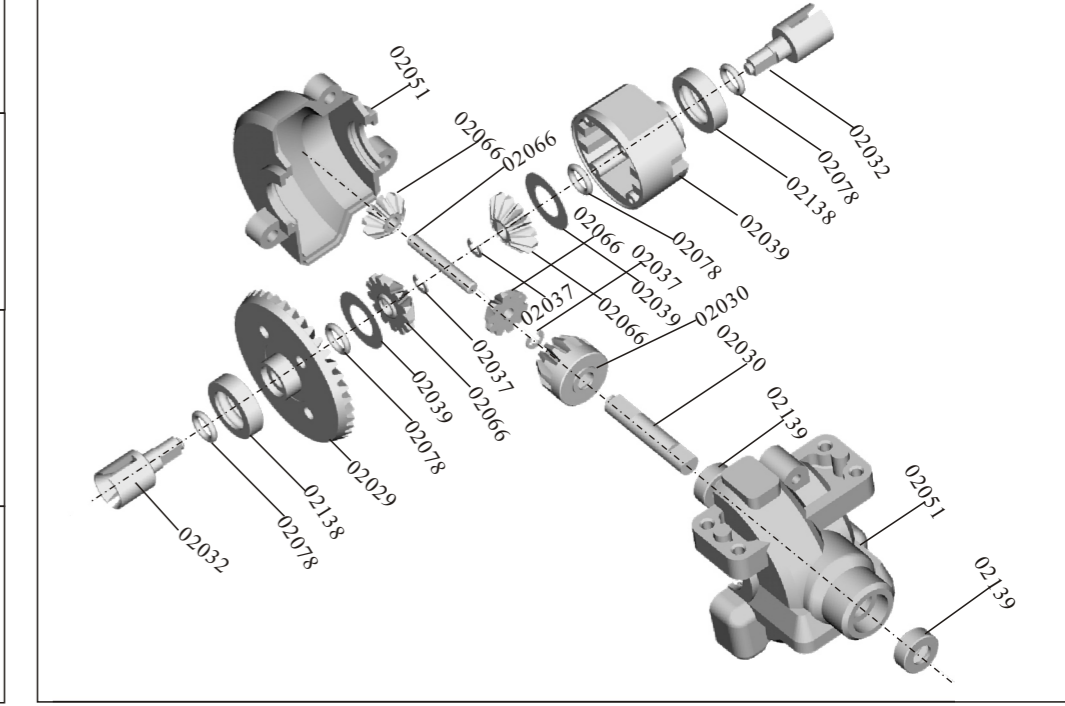

Upgradable Optionals

103310-Carbon Fibre Battery Cover	103013-Servo Mount(AL.)+Flat Head Machine Screw 3*8*2P+Cap Head Machine Screw 3*8*4P	103004-Aluminum Battery Mount+Flat Head Machine 3*10*4P	103006-Antenna Mounts (AL.)+Flat Head Machine Screw 3*10*1P/Cap Head Machine Screw 3*10*1P	103009-Aluminum Battery Posts+Flat Head Machine 3*10*2P

Gear Box Assembly View-Common parts