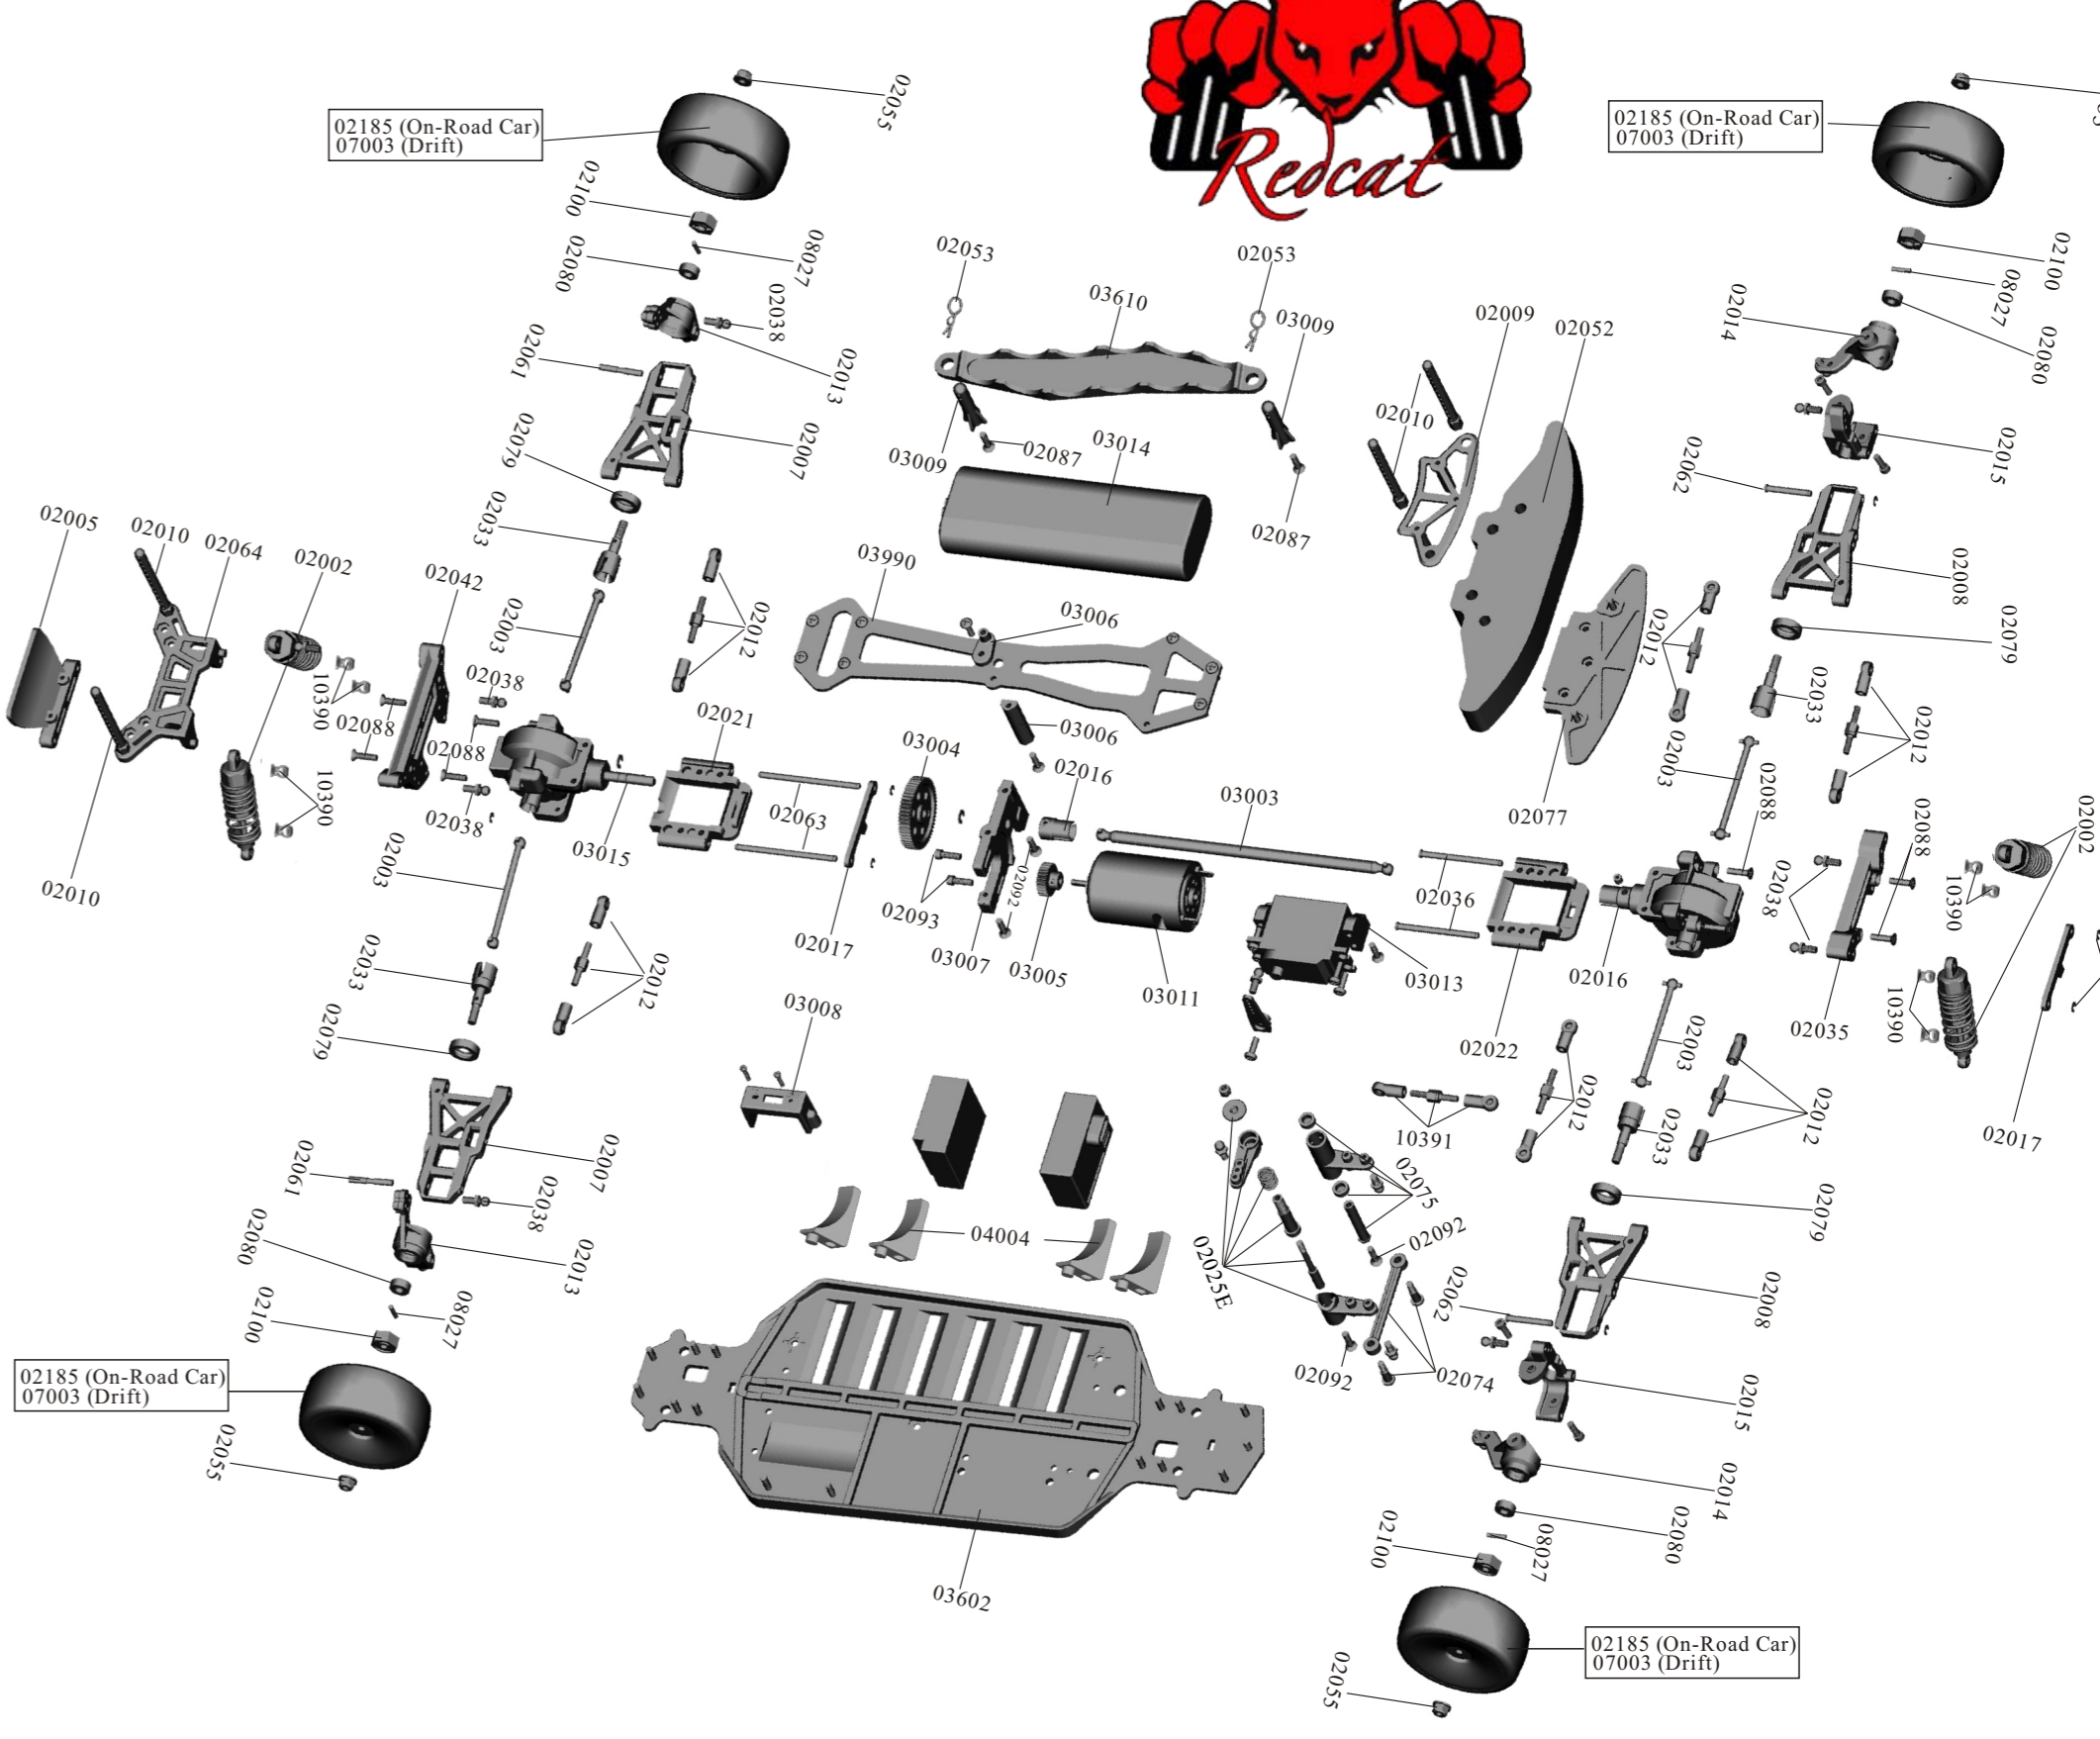

Gear Box Assembly View-Common parts

On-Road Car/Drift Car Full Assembly View

Spare Part

02012-Front/Rear Link	10391-Servo Link	02003-Dogbones Hole Track:55mm Total Length:61mm	02010-Body Post Front:Long Rear:Short	03003-Center Dogbone 157mm
08027-Pin 2*10	02036-3*44mm Front Suspension Arm Pin A	02061-Rear Lower Arm Round Pin B 3*23mm	02062-Front Lower Arm Round Pin B 3*24.5mm	02063-Rear Suspension Arm Pin A 3*54mm
02057-Antenna Pipe	03006-Antenna Mount	02017-Suspension Arm Reinforcement Brace	2530-Power Commutator	02053-R-Clip
02501-Washer 8*5.2*0.5	02037-E-Clip (Ø7Ø4Ø2.5Ø2.3)	02101-Steering Bushing	02103-Zip Tie	02100-Wheel Hex.
02079-Oil Bearing Ø15*Ø10*4	02080-Oil Bearing Ø5*Ø10*4	02139-Ball Bearing Ø10*Ø5*4	02138-Ball Bearing Ø15*Ø10*4	02078-O-Ring
02055-Nylon Locknut M4	02102-M3 Nylon Lock Nut	10390-Ball Head A	02099-Grub Screw M4*4	02038-Ball Head Screw
02093-M3*10 Column Head Machine Screw 10P	02095-M3*8 Column Head Machine Screw 4P	01083-Round Head Self-Tapping Screw 3*11 6P	02085-Round Head Self-Tapping Screw 2*8 3P	02086-Round Head Self-Tapping Screw 2*10 10P
02087-Countersunk Cross Head Self-Tapping Screw 3*10 13P	02088-Countersunk Cross Head Self-Tapping Screw 3*14 13P	02089-Countersunk Cross Head Self-Tapping Screw 3*15 9P	02180-Flat Head Self-Tapping Screw 3*16 10P	81220-5-Flat Head Machine Screw 3*14 4P