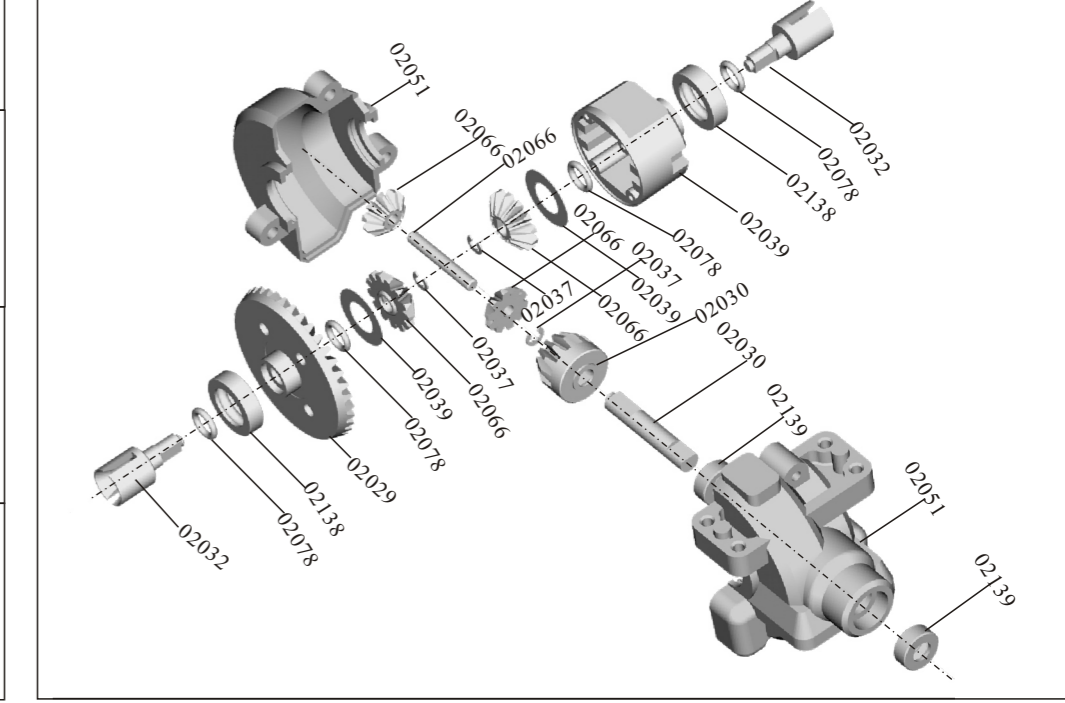

Upgradable Optionals

103310-Carbon Fibre Battery Cover	103013-Servo Mount(AL.)+Flat Head Machine Screw 3*8*2P+Cap Head Machine Screw 3*8*4P	103004-Aluminum Battery Mount+Flat Head Machine 3*10*4P	103006-Antenna Mounts (AL.)+Flat Head Machine Screw 3*10*1P/Cap Head Machine Screw 3*10*1P	103009-Aluminum Battery Posts+Flat Head Machine 3*10*2P

Gear Box Assembly View-Common parts