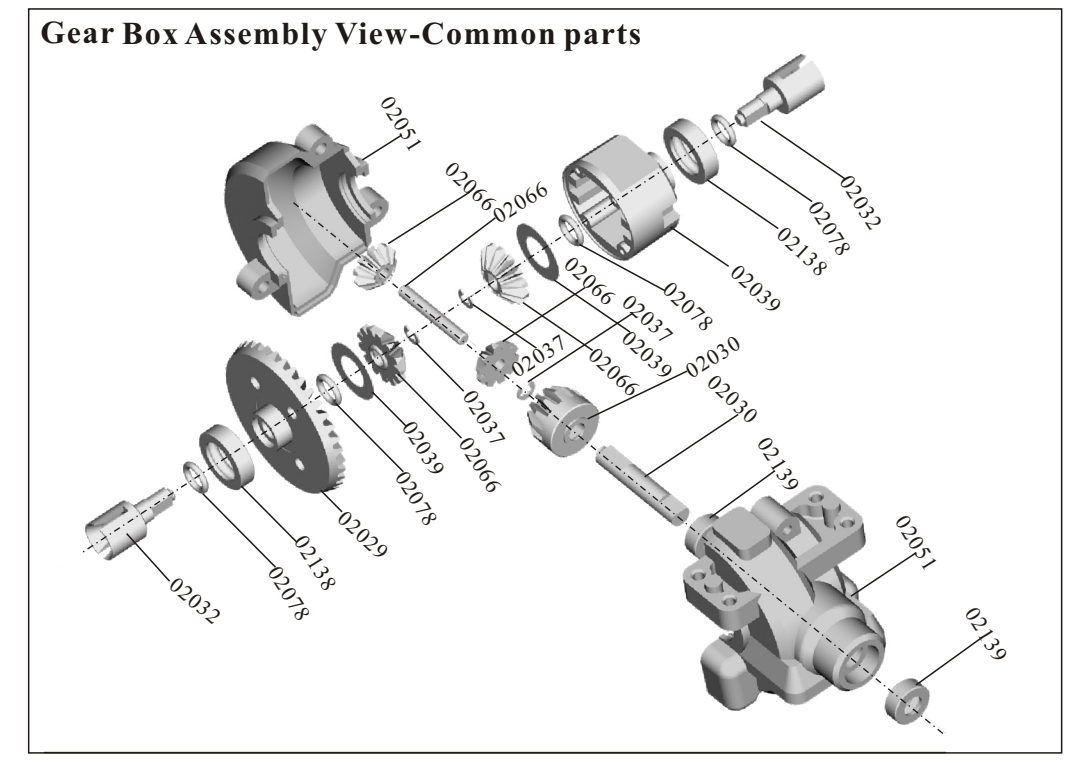

Spare Part

02007-Rear Lower Suspension Arm	02008-Front Lower Suspension Arm	02014-Steering Hub (L/R)	02015-Front Hub Carrier (L/R)	02013-Rear Upright+Set Screw 4*4
02033-Wheel Axle	02016-Universal Joint Cup B+ Grub Screw 4*4	02032-Universal Joint Cup C	02021-Rear Arm Holder	02022-Front Arm Holder
02077-Front Bumper Plate	02052-Front Bumper Foam	02009-Front Bumper Upper Cover	02005-Rear Bumper	02064-Rear Body Post Plate

Spare Part

02012-Front/Rear Link	10391-Servo Link	02003-Dogbones Hole Track:55mm Total Length:61mm	02010-Body Post Front:Long Rear:Short	03003-Center Dogbone 157mm
08027-Pin 2*10	02036-3*44mm Front Suspension Arm Pin A	02061-Rear Lower Arm Round Pin B 3*23mm	02062-Front Lower Arm Round Pin B 3*24.5mm	02063-Rear Suspension Arm Pin A 3*54mm
02057-Antenna Pipe	03006-Antenna Mount	02017-Suspension Arm Reinforcement Brace	2530-Power Commutator	02053-R-Clip
02501-Washer 8*5.2*0.5	02037-E-Clip (Ø7Ø4Ø2.5Ø2.3)	02101-Steering Bushing	02103-Zip Tie	02100-Wheel Hex.
02079-Oil Bearing Ø15*Ø10*4	02080-Oil Bearing Ø5*Ø10*4	02139-Ball Bearing Ø10*Ø5*4	02138-Ball Bearing Ø15*Ø10*4	02078-O-Ring
02055-Nylon Locknut M4	02102-M3 Nylon Lock Nut	10390-Ball Head A	02099-Grub Screw M4*4	02038-Ball Head Screw
02093-M3*10 Column Head Machine Screw 10P	02095-M3*8 Column Head Machine Screw 4P	01083-Round Head Self-Tapping Screw 3*11 6P	02085-Round Head Self-Tapping Screw 2*8 3P	02086-Round Head Self-Tapping Screw 2*10 10P
02087-Countersunk Cross Head Self-Tapping Screw 3*10 13P	02088-Countersunk Cross Head Self-Tapping Screw 3*14 13P	02089-Countersunk Cross Head Self-Tapping Screw 3*15 9P	02180-Flat Head Self-Tapping Screw 3*16 10P	81220-5-Flat Head Machine Screw 3*14 4P