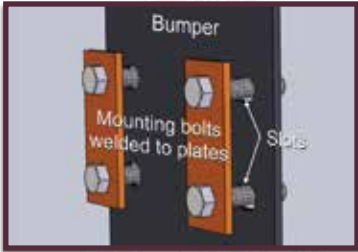

Winch Plate Included

Optional Fog / Driving Light Kit

Fog Lamp Kit #5083059
Driving Lamp Kit #5083060

D-Rings Included (2)

Textured

Semi-Gloss

NOTE: Design provides clearance for 12-14 JK vacuum canister

- Exclusive easy align design, floating mounting system
- Trouble-free alignment with factory mount points