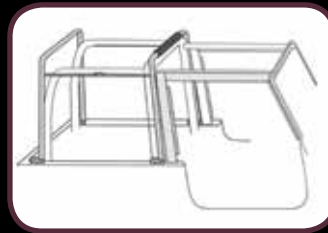

11 GRAY

15 BLACK DENIM

17 SPICE

Jeep Soft Cab Top

Year	Model	Product Description	UOM	Part #
87-91	Wrangler YJ	Cab Top, Black Denim, For Soft Top Vehicles Only, (Half Door Only) (Includes Tonneau Cover)	EA	992015
92-95	Wrangler YJ	Cab Top, Gray Denim, For Soft Top Vehicles Only (Half Door Only) (Includes Tonneau Cover)	EA	993011
92-95	Wrangler YJ	Cab Top, Black Denim, For Soft Top Vehicles Only (Half Door Only) (Includes Tonneau Cover)	EA	993015
92-95	Wrangler YJ	Cab Top, Spice Denim, For Soft Top Vehicles Only (Half Door Only) (Includes Tonneau Cover)	EA	993017
97-02	Wrangler TJ	Cab Top, Black Denim, For Soft Top Vehicles only (Includes Tonneau Cover)	EA	994015
97-02	Wrangler TJ	Cab Top, Spice Denim, For Soft Top Vehicles only (Includes Tonneau Cover)	EA	994017
97-06	Wrangler TJ	Required for Installation - Windshield Channel Header (No Drill)	EA	901004
76-95	CJ / Wrangler YJ	Required for Installation - Windshield Channel, Black	EA	901001
87-95	Wrangler YJ	Required for Installation - Soft Top Replacement Hardware, (includes Adjustable Spreader Bar)	KIT	69999
87-06	Wrangler YJ & TJ	Required for Installation - Tailgate Tonneau Bar Kit, Black	EA	77015