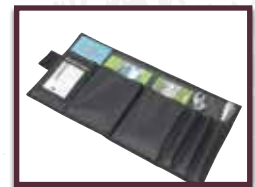

Full Frame Included

Upgraded Adjustable
Spreader Bar

Rear Tailgate
Tonneau Included

Soft Top Storage
Bag Included

Includes a Free
Off-Road Organizer

11 GRAY

15 BLACK DENIM

17 SPICE