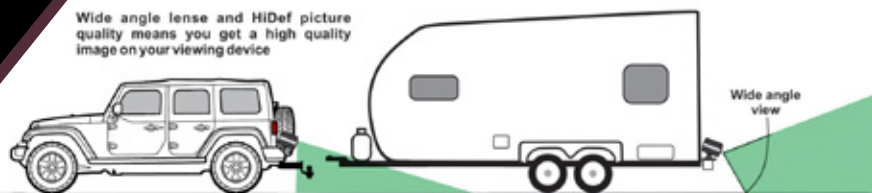

Wide angle lense and HiDef picture quality means you get a high quality image on your viewing device

Camera can be used anywhere your view is blocked when parking or to keep track of your valuables while driving.