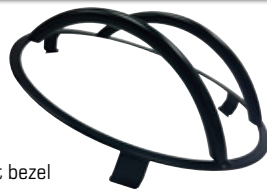

FRONT EURO LIGHT GUARDS

- Protects your headlights and turn signal lights
- Easy to install - no drilling required
- Formed spring steel tabs snap over factory headlight bezel

Front Euro Light Guards

Year	Model	Description	Part # By Color	
			Black	Stainless
87-95	Wrangler YJ	Headlight Guard, 4 pc	5659	•
97-06	Wrangler TJ	Headlight Guard, 2 pc	5660	5460
97-06	Wrangler TJ	Signal Light Covers, 4 pc	5670	5470
97-06	Wrangler TJ	Front Euro Light Guard, 6 pc	5680	5480
07-17	Wrangler JK	Front Euro Light Guard, 6 pc	85660	85460
97-14	Wrangler JK	Front Euro Light Guard, 2 pc	86665	84665

REAR EURO LIGHT GUARDS

- Available in black and stainless steel
- Easy no-drill installation
- Includes hardware and weather-tight seal