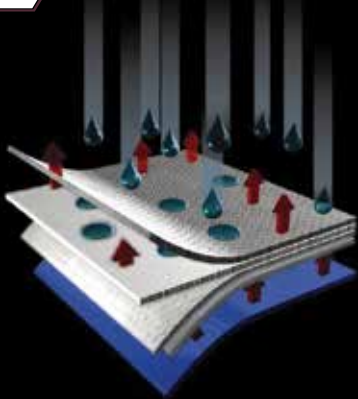

- Compact and lightweight, Cab Cover easily slips over the windshield frame for a snug fit
- Strap and elastic attachments in front (around mirrors) and rear of vehicle
- Ultraviolet protection against sun and heat build-up
- Soft non-woven backing pampers paint finish

46