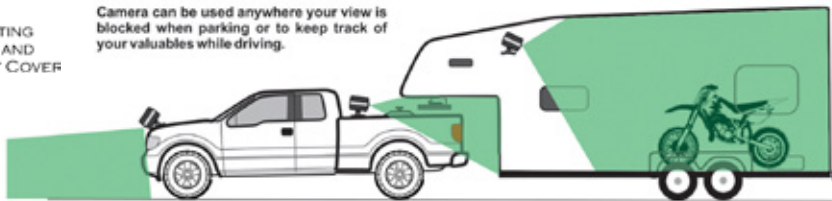

Wide angle lense and HiDef picture quality means you get a high quality image on your viewing device

Camera can be used anywhere your view is blocked when parking or to keep track of your valuables while driving.