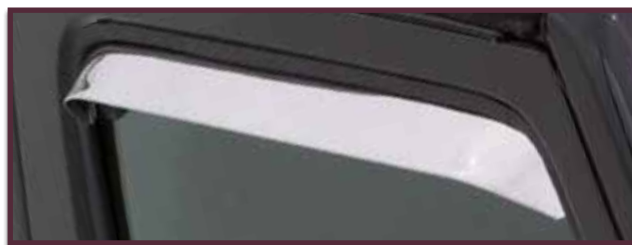

Part #77918

Ventshades®				
Year	Model	Description	UOM	Part #
87-95	Wrangler YJ	Stainless, 2 pc	PR	77415
97-06	Wrangler TJ	Stainless, 2 pc	PR	77642
07-17	Wrangler JK 4 Dr	Stainless, 4 pc	SET	77918
07-17	Wrangler JK 2 Dr	Black, 4 pc	SET	78918