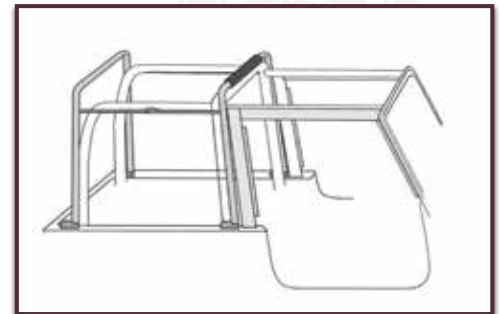

Complete Soft Top & Frame

INCLUDES EVERYTHING FOR INSTALLATION
FABRIC TOP, WINDOWS, FRAME & HARDWARE

COMPLETE SOFT TOP KIT, 87-95 JEEP WRANGLER (YJ)

RAMPAGE™
PRODUCTS

11

- Includes factory-grade fabric top, windows, frame and hardware, bows, and soft top storage bag
- Upgraded, adjustable spreader bars
- DOT-compliant windows, available in factory clear vinyl or dark privacy tint (35%)
- Heat sealed seams, windows; marine-grade molded-tooth zippers
- Replaceable side and rear windows with heavy-duty molded-tooth, scooped zippers
- Zippered driver/passenger storage compartments
- Rear tonneau for hiding valuables and sealing top
- Off-road organizer designed to hold owner's manual, tools, registration, and other important papers
- Fits with full steel doors (68035 only)
- Two year limited warranty