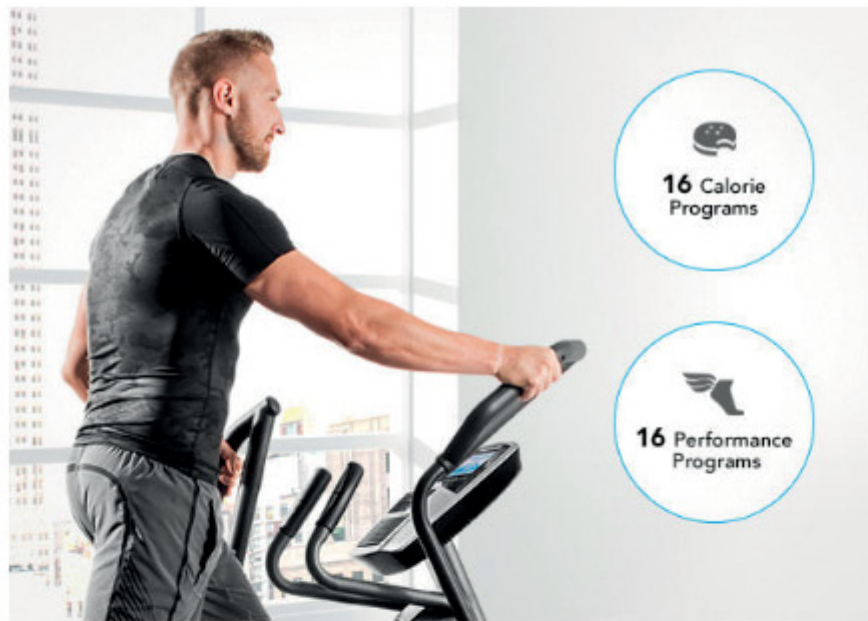

Expert Personal Trainers in Your Living Room

iFit® Coach Ready™*

Engage in a whole new fitness experience as certified personal trainers take your exercise all around the world. With iFit® Coach, you'll be led through an expansive collection of GlobeTrek™ workouts, getting you moving and sweating on and off your machine. Connect your tablet to this iFit® Coach Ready™ elliptical via Bluetooth and start working out with your own personal trainer. Subscription required.

*Access iFit® Coach workouts on your Bluetooth® connected Android™ or iOS tablet. Tablet not included. Access iFit® Coach account from computer, tablet, or smartphone. Membership sold separately. iFIT experience shown. Internet and WIFI required. iFIT membership activation requires credit card and auto-renews for fee. Cancel at anytime.

- **World-Class Personal Trainers**
- **GlobeTrek™ Workouts**
- **Strengthening Personalized Nutrition**
- **Extensive Connected Tracking**

Your Virtual Personal Trainer

32 Workout Apps

When you step on the pedals of a ProForm® elliptical, you get instant access to professional training programs fully loaded and ready to go. Now you can enjoy a challenging workout focused on your goals. Just press "Start" and you're off.

- **Different Workout Every Day**
- **Target Certain Muscle Groups**