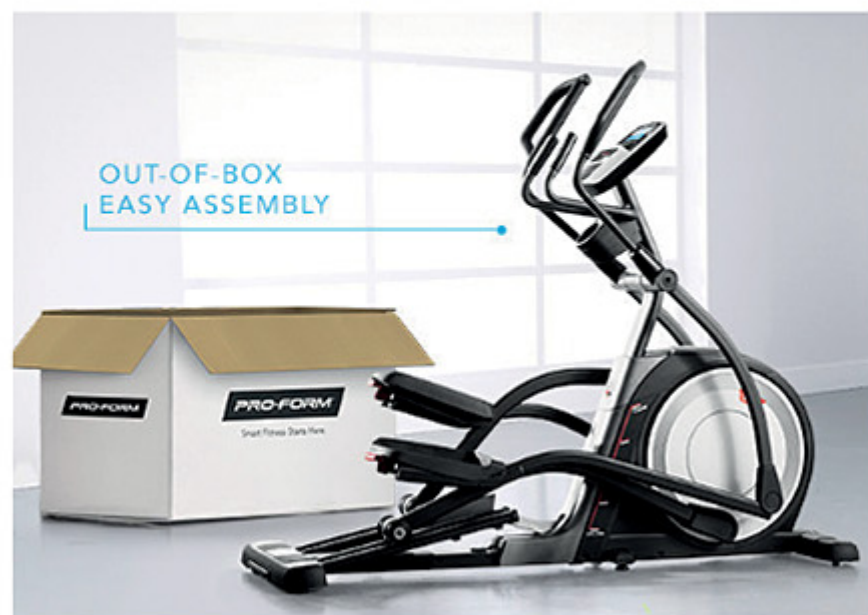

Ready to Run

Out-of-Box Easy Assembly

Unboxing your brand new ProForm® elliptical is an exciting moment. We wouldn't want to kill the joy with hours of complicated assembly. So we engineered an elliptical that comes fully assembled out of the box. Now you can assemble your elliptical in minutes and get started on your workout.

- **Simple Setup Steps**
- **Assembled in Minutes, Not Hours**