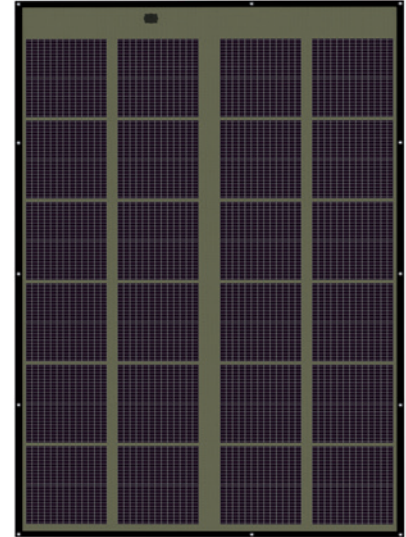

PowerFilm®

MADE IN THE USA

SOLAR

120 Watt Foldable Solar Panel

Electrical Characteristics

Rated Voltage at Pmax	15.4V
Rated Current at Pmax	7.2A
Open Circuit Voltage	21.9V
Short Circuit Current	9.1A

Physical Characteristics

Part Number	F16-7200
Folded Dimensions	14.5 x 14.0 x 3.0 inches 368.3 x 355.6 x 76.2 mm
Unfolded Dimensions	86.5 x 55.0 inches 2,197.1 x 1,397.0 mm
Weight	6.3 lbs 2.9 kg