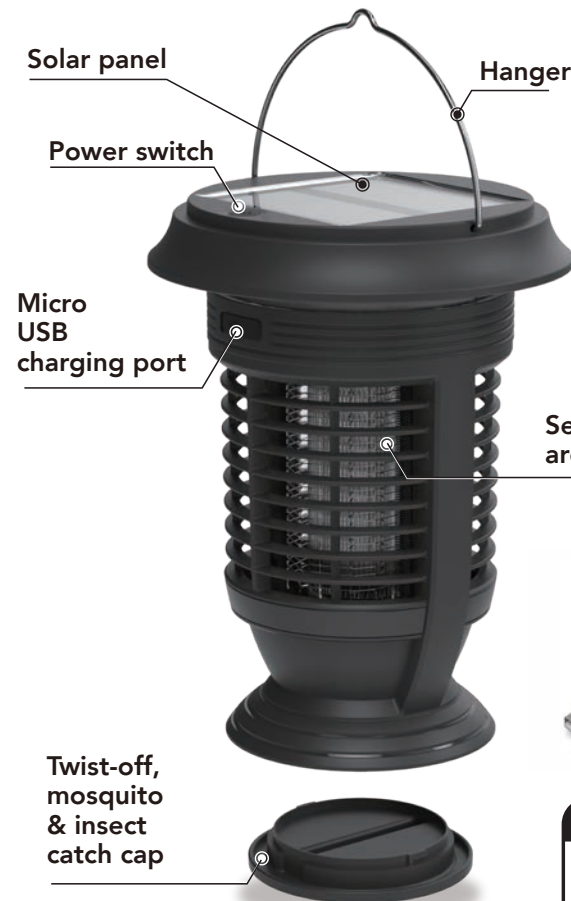

ATAK® SOLAR-POWERED MOSQUITO KILLER SELF-CLEANING LANTERN

LED

Item: 440

OWNER'S GUIDE

PT
Performance Tool

SAVE THIS OWNER'S GUIDE FOR FUTURE REFERENCE

FUNCTIONS AND FEATURES:

Lighting Mode: 20% Lighting-50% Lighting- 100% Lighting-Off
Rainproof, great for outdoor and camping use.
Size: x215mm
Weight: 627g
Dual power - works off both Solar & battery power
Eco Friendly

Cleaning Instructions

Twist off bottom lid

Empty dead insect debris

Rinse, let dry and re-attach

Micro USB charging port

Self-cleaning brush rotates around every 72 hours.

Micro USB cord (Included)

SAFETY INSTRUCTIONS & WARNINGS

WARNING: Read Owner's Guide before operating flashlight. Failure to follow instructions listed in this guide may result in electric shock, fire and/or serious injury.

- LED bulbs are very bright and can cause serious injury to your eyes
- Do not stare directly into the LED bulb beam
- Do not point or direct this LED device into your eyes
- Do not mix old and new batteries with product
- Do not mix alkaline batteries with carbon zinc or rechargeable (nickel cadmium) batteries
- Do not throw batteries into fire that can cause battery to explode or leak causing personal injury
- Exposure to liquids may create failure or fire hazard
- To reduce the risk of electric shock, do not expose this product to moisture or rain
- Do not place near splashing liquid
- Do not place near open flame sources, such as candles, on or near the product