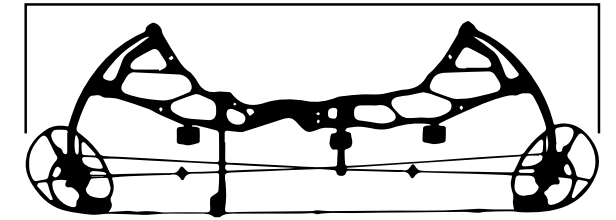

Internal Dimensions Noted for All Bow Cases

Measure the longest points of your bow to determine fit.