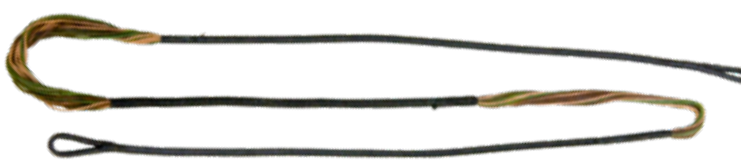

Velocity Plus™ Crossbow Strings & Cables

- Superior quality crossbow strings
- Rhino material has very little give & higher breaking strength per strand
- Tight nylon center servings & end loops
- Tri-color: tan, brown, black (select styles black)