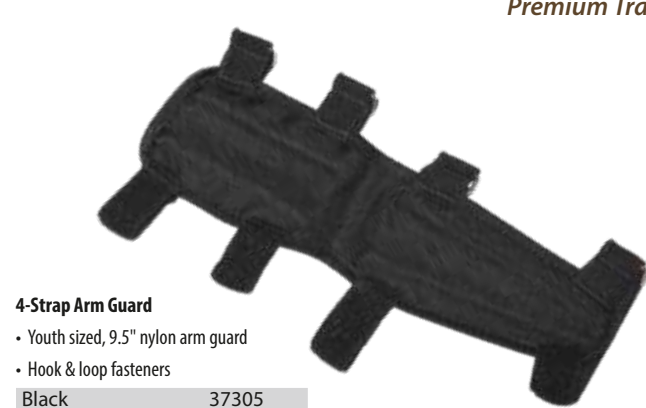

Kickstand Pro

Rubber overmold for increased limb protection & grip

**4-Strap Arm Guard**

- Youth sized, 9.5" nylon arm guard
- Hook & loop fasteners

Black	37305
-------	-------

**4-Buckle Arm Guard**

- Flex-rib design offers comfort along with protection
- Quiet-closure buckle fasteners
- 12" length