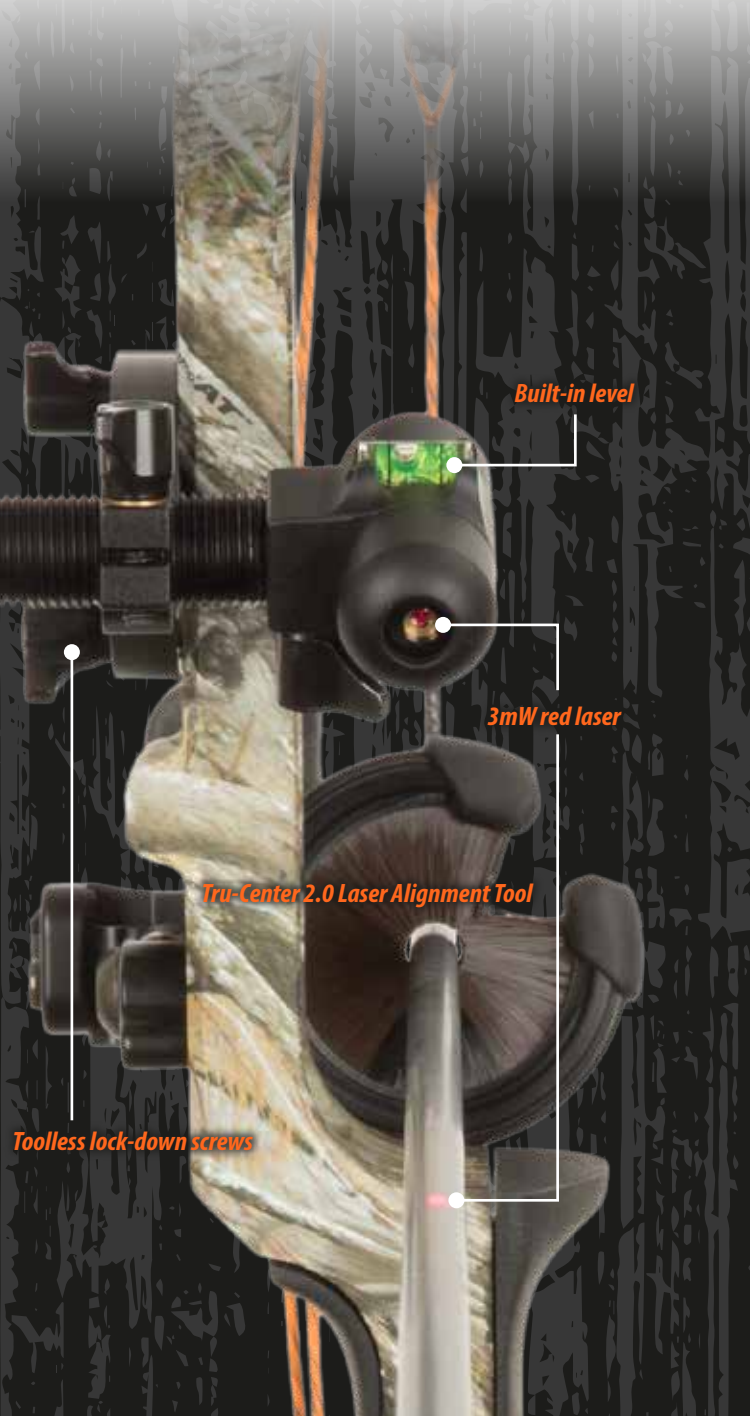

Tru-Center 2.0 Laser Aligner 61142

Pro Shop Bow Scale 81474