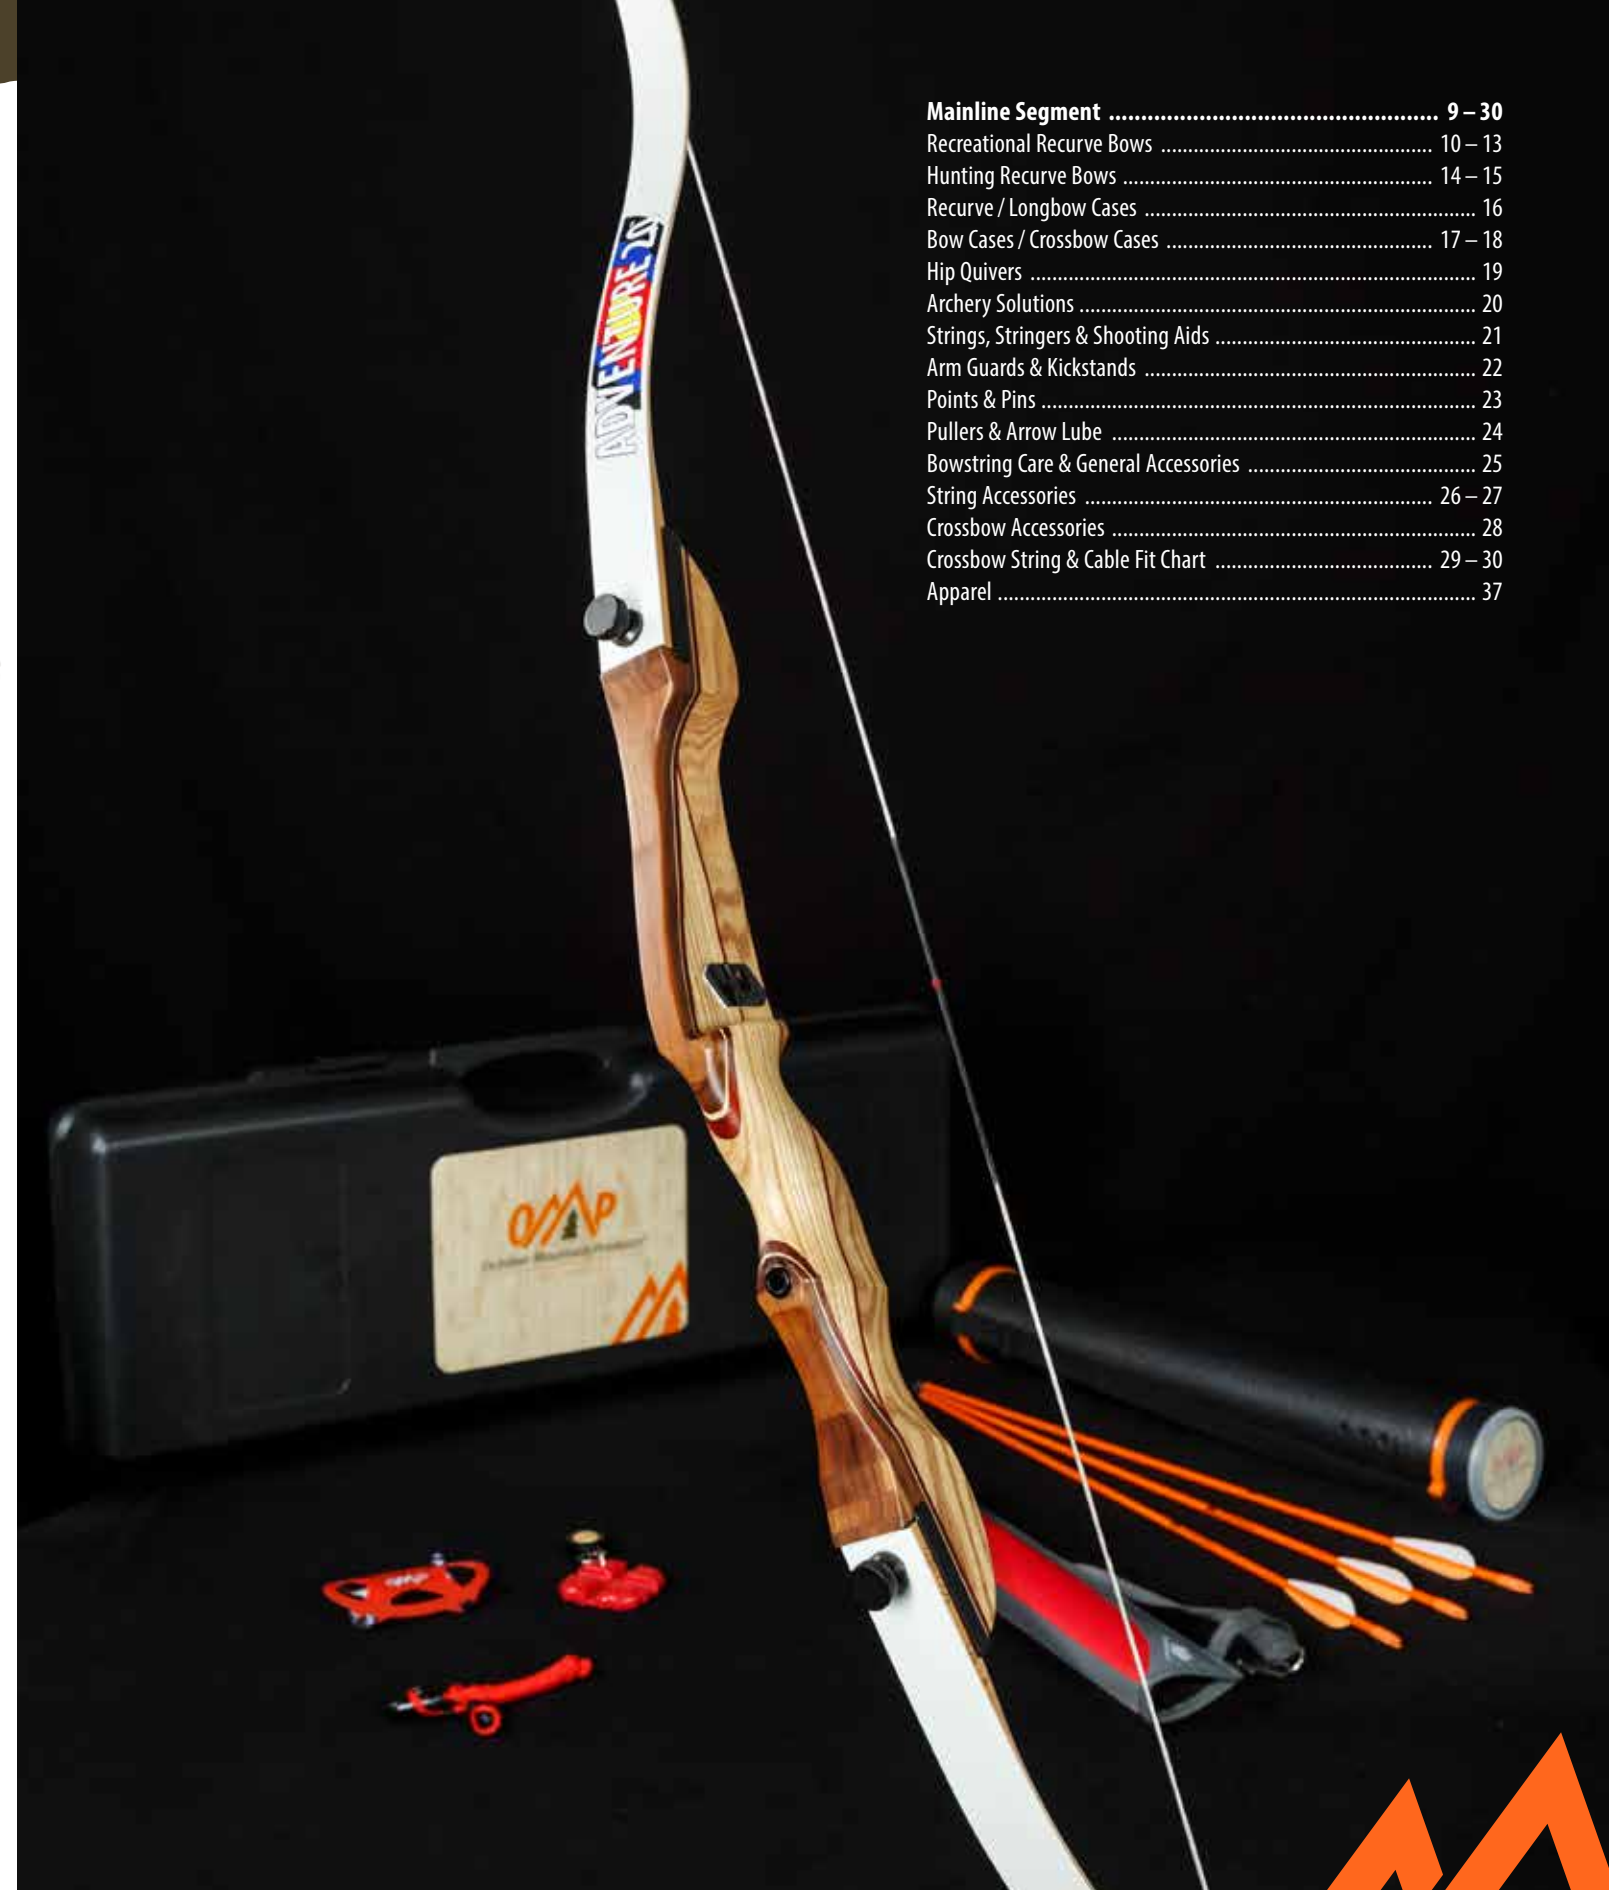

Mainline Segment ..... 9 – 30

Recreational Recurve Bows ..... 10 – 13

Hunting Recurve Bows ..... 14 – 15

Recurve / Longbow Cases 16

Bow Cases / Crossbow Cases ..... 17 – 18

Hip Quivers 19

Archery Solutions 20

Strings, Stringers & Shooting Aids 21

Arm Guards & Kickstands 22

Points & Pins 23

Pullers & Arrow Lube 24

Bowstring Care & General Accessories 25

String Accessories ..... 26 – 27

Crossbow Accessories 28

Crossbow String & Cable Fit Chart ..... 29 – 30

Apparel 37

MAINLINE