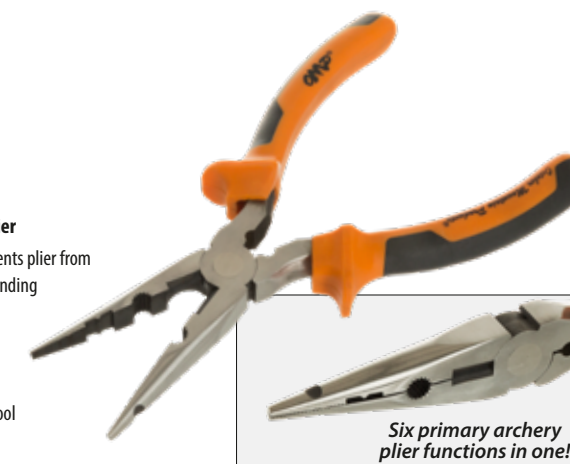

Six primary archery plier functions in one!