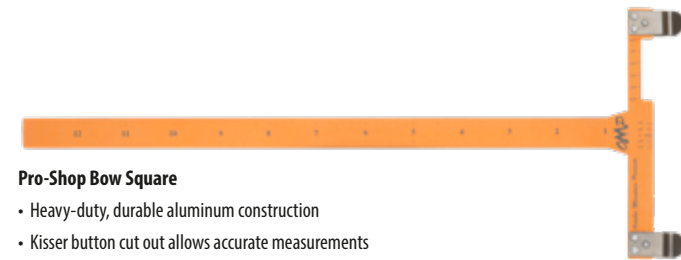

Accu-Arrow Scale 37301