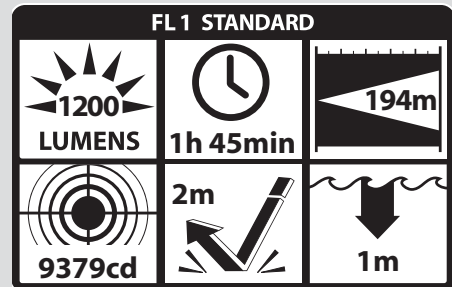

FULL SIZE HANDGUN WEAPON LIGHT

2 CR123

ITEM NUMBER/UPC

TWM-30, 017398807951
TWM-30F, 017398807968
TWM-30FD, 017398808286

CERTIFICATIONS

- CE

CASE MATERIAL

- Aircraft grade 6061-T6 aluminum

LUMENS/RUNTIME

- 1200L, 1.75 hrs runtime

CANDELA

- 9379

BEAM DISTANCE

- HIGH: 194 m

WATER RATING

- IP-X7

DROP RATING

- 2 m

DIMENSIONS

- LENGTH: 3.5 in (89 mm)
- WIDTH: 1.5 in (38 mm)
- DEPTH: 1.5 in (38 mm)
- WEIGHT: 4.5 oz (128 g)

BATTERY

- 2 CR123 batteries (included)

WARRANTY

- Limited lifetime warranty

WHAT'S INCLUDED

- Weapon light
- Three modular rail inserts
(P1, P2, P3 w/ P2 pre-installed)
- Allen wrench
- Spare modular rail insert screw
- 2 CR123 batteries
- Instruction manual

TWM-30 | TWM-30F | TWM-30FD

CERTIFIED

CE