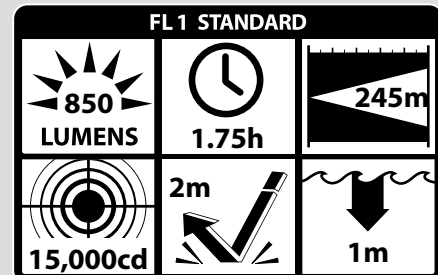

TWM-850XL/S