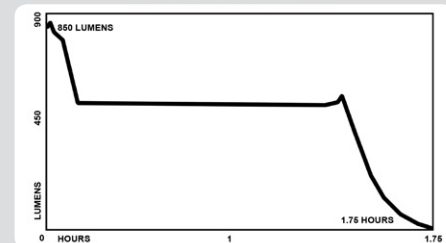

TWM-850XL/S