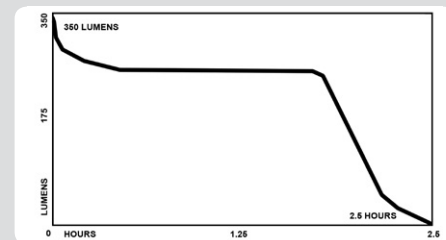

TACTICAL WEAPON MOUNTED LIGHT

2 CR123

ITEM NUMBER/UPC

TWM-350, 0 17398 80542 1
TWM-350S, 0 17398 80563 6

CERTIFICATIONS

- CE

CASE MATERIAL

- Aircraft grade 6061-T6 aluminum

LUMENS/RUNTIME

FLASHLIGHT
- HIGH: 350L, 2.5 hrs runtime

CANDELA

FLASHLIGHT
- HIGH: 12,000

BEAM DISTANCE

FLASHLIGHT
- HIGH: 215 m

WATER RATING

- IP-X7

DROP RATING

- 2 m

DIMENSIONS

- LENGTH: 3.5 in (89 mm)
- WIDTH: 1.5 in (38 mm)
- DEPTH: 1.5 in (38 mm)
- WEIGHT: 4.5 oz (128 g)

BATTERY

- 2 CR123 batteries (included)

WARRANTY

- Limited Lifetime

WHAT'S INCLUDED

- Weapon light
- Allen wrench
- 2 CR123 batteries

ITEM NUMBER/UPC

TWM-850XL, 0 17398 80543 8
TWM-850XLS, 0 17398 80559 9

CERTIFICATIONS

- CE

CASE MATERIAL

- Aircraft grade 6061-T6 aluminum

LUMENS/RUNTIME

FLASHLIGHT
- HIGH: 850L, 1.75 hrs runtime

CANDELA

FLASHLIGHT
- HIGH: 15,000

BEAM DISTANCE

FLASHLIGHT
- HIGH: 245 m

WATER RATING

- IP-X7

DROP RATING

- 2 m

DIMENSIONS

- LENGTH: 3.5 in (89 mm)
- WIDTH: 1.5 in (38 mm)
- DEPTH: 1.5 in (38 mm)
- WEIGHT: 4.5 oz (128 g)

BATTERY

- 2 CR123 batteries (included)

WARRANTY

- Limited Lifetime

WHAT'S INCLUDED

- Weapon light
- Allen wrench
- 2 CR123 batteries

TWM-350/S