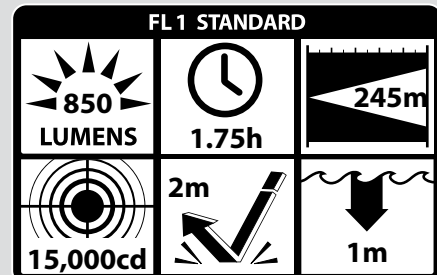

TWM-850XL/S