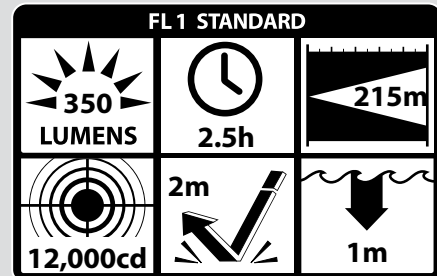

TACTICAL WEAPON MOUNTED LIGHT

2 CR123

ITEM NUMBER/UPC

TWM-350, 0 17398 80542 1
TWM-350S, 0 17398 80563 6

CERTIFICATIONS

- CE

CASE MATERIAL

- Aircraft grade 6061-T6 aluminum

LUMENS/RUNTIME

FLASHLIGHT
- HIGH: 350L, 2.5 hrs runtime

CANDELA

FLASHLIGHT
- HIGH: 12,000

BEAM DISTANCE

FLASHLIGHT
- HIGH: 215 m

WATER RATING

- IP-X7

DROP RATING

- 2 m

DIMENSIONS

- LENGTH: 3.5 in (89 mm)
- WIDTH: 1.5 in (38 mm)
- DEPTH: 1.5 in (38 mm)
- WEIGHT: 4.5 oz (128 g)

BATTERY

- 2 CR123 batteries (included)

WARRANTY

- Limited Lifetime

WHAT'S INCLUDED

- Weapon light
- Allen wrench
- 2 CR123 batteries

ITEM NUMBER/UPC

TWM-850XL, 0 17398 80543 8
TWM-850XLS, 0 17398 80559 9

CERTIFICATIONS

- CE

CASE MATERIAL

- Aircraft grade 6061-T6 aluminum

LUMENS/RUNTIME

FLASHLIGHT
- HIGH: 850L, 1.75 hrs runtime

CANDELA

FLASHLIGHT
- HIGH: 15,000

BEAM DISTANCE

FLASHLIGHT
- HIGH: 245 m

WATER RATING

- IP-X7

DROP RATING

- 2 m

DIMENSIONS

- LENGTH: 3.5 in (89 mm)
- WIDTH: 1.5 in (38 mm)
- DEPTH: 1.5 in (38 mm)
- WEIGHT: 4.5 oz (128 g)

BATTERY

- 2 CR123 batteries (included)

WARRANTY

- Limited Lifetime

WHAT'S INCLUDED

- Weapon light
- Allen wrench
- 2 CR123 batteries

TWM-350/S