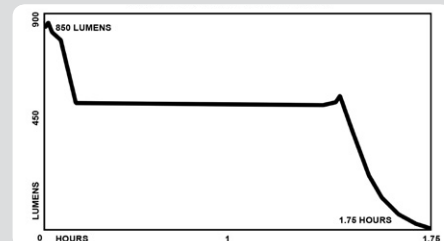

TWM-850XL/S