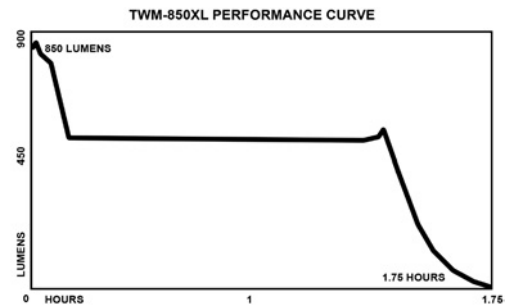

Aircraft-grade 6061-T6 Aluminum with a Type 3 Hard Anodized Finish - Black

DIMENSIONS

Length: 6.25 inches (159 mm) • Handle diameter: 1.035 inches (26 mm) • Head diameter: 1.25 inches (32 mm)

WEIGHT

Weight: 5.4 oz (155 g)

LENS

Unbreakable polycarbonate with scratch resistant coating.

LIGHT SOURCE

Cree® LED. Impervious to shock with a 50,000 hour lifetime.

LIGHT OUTPUT

850 Lumens

ON/OFF

Momentary or constant-on flashlight

RUN-TIME

1.75 Hours

BATTERY

2 CR-123

FEATURES

- CREE® LED technology – 50,000 + hours LED life
- Ambidextrous toggle switch
- Momentary or constant-on flashlight
- Sharp focused beam for distance illumination
- Aircraft-grade 6061-T6 aluminum housing
- Glass-filled nylon polymer toggle switch
- Type III hard anodized finish
- Beam distance rated at 245 meters
- Waterproof
- Impact & chemical resistant
- Serialized for personal identification
- 2 CR-123 batteries (included)
- Limited Lifetime Warranty

WARRANTY

Limited Lifetime Warranty • Includes the LEDs, housing and lenses. Rechargeable batteries, chargers, switches, electronics and included accessories are warranted for a period of two years with proof of purchase. Disposable, non-rechargeable batteries are excluded from this warranty. Normal wear and failures which are caused by accidents, misuse, abuse, faulty installation and lightning damage are also excluded.

APPROVALS

OPTIONAL ACCESSORIES

TWM-SS

FL 1 STANDARD		
850 LUMENS	1.75h	245m
15,000cd	2m	1m