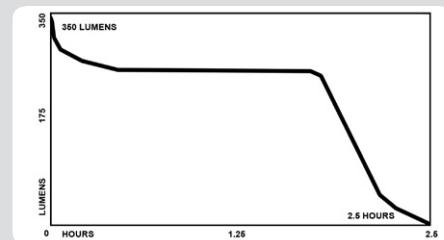

TACTICAL WEAPON MOUNTED LIGHT

2 CR123

ITEM NUMBER/UPC

TWM-350, 0 17398 80542 1
TWM-350S, 0 17398 80563 6

CERTIFICATIONS

- CE

CASE MATERIAL

- Aircraft grade 6061-T6 aluminum

LUMENS/RUNTIME

FLASHLIGHT
- HIGH: 350L, 2.5 hrs runtime

CANDELA

FLASHLIGHT
- HIGH: 12,000

BEAM DISTANCE

FLASHLIGHT
- HIGH: 215 m

WATER RATING

- IP-X7

DROP RATING

- 2 m

DIMENSIONS

- LENGTH: 3.5 in (89 mm)
- WIDTH: 1.5 in (38 mm)
- DEPTH: 1.5 in (38 mm)
- WEIGHT: 4.5 oz (128 g)

BATTERY

- 2 CR123 batteries (included)

WARRANTY

- Limited Lifetime

WHAT'S INCLUDED

- Weapon light
- Allen wrench
- 2 CR123 batteries

ITEM NUMBER/UPC

TWM-850XL, 0 17398 80543 8
TWM-850XLS, 0 17398 80559 9

CERTIFICATIONS

- CE

CASE MATERIAL

- Aircraft grade 6061-T6 aluminum

LUMENS/RUNTIME

FLASHLIGHT
- HIGH: 850L, 1.75 hrs runtime

CANDELA

FLASHLIGHT
- HIGH: 15,000

BEAM DISTANCE

FLASHLIGHT
- HIGH: 245 m

WATER RATING

- IP-X7

DROP RATING

- 2 m

DIMENSIONS

- LENGTH: 3.5 in (89 mm)
- WIDTH: 1.5 in (38 mm)
- DEPTH: 1.5 in (38 mm)
- WEIGHT: 4.5 oz (128 g)

BATTERY

- 2 CR123 batteries (included)

WARRANTY

- Limited Lifetime

WHAT'S INCLUDED

- Weapon light
- Allen wrench
- 2 CR123 batteries

TWM-350/S