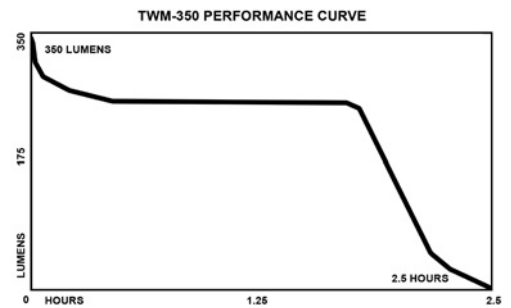

Aircraft-grade 6061-T6 Aluminum with a Type 3 Hard Anodized Finish - Black

DIMENSIONS

Length: 6.25 inches (159 mm) • Handle diameter: 1.035 inches (26 mm) • Head diameter: 1.25 inches (32 mm)

WEIGHT

Weight: 5.4 oz (155 g)

LENS

Unbreakable polycarbonate with scratch resistant coating.

LIGHT SOURCE

Cree® LED. Impervious to shock with a 50,000 hour lifetime.

LIGHT OUTPUT

350 Lumens

ON/OFF

Momentary or Constant-on Flashlight

RUN-TIME

2.5 Hours

BATTERY

2 CR-123

FEATURES

- CREE® LED technology – 50,000 + hours LED life
- Ambidextrous toggle switch
- Momentary or constant-on flashlight
- Sharp focused beam for distance illumination
- Aircraft-grade 6061-T6 aluminum housing
- Glass-filled nylon polymer toggle switch
- Type III hard anodized finish
- Beam distance rated at 215 meters
- Waterproof
- Impact & chemical resistant
- Serialized for personal identification
- 2 CR-123 batteries (included)
- Limited Lifetime Warranty

WARRANTY

Limited Lifetime Warranty • Includes the LEDs, housing and lenses. Rechargeable batteries, chargers, switches, electronics and included accessories are warranted for a period of two years with proof of purchase. Disposable, non-rechargeable batteries are excluded from this warranty. Normal wear and failures which are caused by accidents, misuse, abuse, faulty installation and lightning damage are also excluded.

APPROVALS

OPTIONAL ACCESSORIES

TWM-SS

FL 1 STANDARD		
350 LUMENS	2.5h	215m
12,000cd	2m	1m