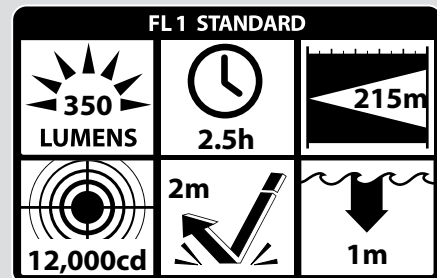

TACTICAL WEAPON MOUNTED LIGHT

2 CR123

ITEM NUMBER/UPC

TWM-350, 0 17398 80542 1
TWM-350S, 0 17398 80563 6

CERTIFICATIONS

- CE

CASE MATERIAL

- Aircraft grade 6061-T6 aluminum

LUMENS/RUNTIME

FLASHLIGHT
- HIGH: 350L, 2.5 hrs runtime

CANDELA

FLASHLIGHT
- HIGH: 12,000

BEAM DISTANCE

FLASHLIGHT
- HIGH: 215 m

WATER RATING

- IP-X7

DROP RATING

- 2 m

DIMENSIONS

- LENGTH: 3.5 in (89 mm)
- WIDTH: 1.5 in (38 mm)
- DEPTH: 1.5 in (38 mm)
- WEIGHT: 4.5 oz (128 g)

BATTERY

- 2 CR123 batteries (included)

WARRANTY

- Limited Lifetime

WHAT'S INCLUDED

- Weapon light
- Allen wrench
- 2 CR123 batteries

ITEM NUMBER/UPC

TWM-850XL, 0 17398 80543 8
TWM-850XLS, 0 17398 80559 9

CERTIFICATIONS

- CE

CASE MATERIAL

- Aircraft grade 6061-T6 aluminum

LUMENS/RUNTIME

FLASHLIGHT
- HIGH: 850L, 1.75 hrs runtime

CANDELA

FLASHLIGHT
- HIGH: 15,000

BEAM DISTANCE

FLASHLIGHT
- HIGH: 245 m

WATER RATING

- IP-X7

DROP RATING

- 2 m

DIMENSIONS

- LENGTH: 3.5 in (89 mm)
- WIDTH: 1.5 in (38 mm)
- DEPTH: 1.5 in (38 mm)
- WEIGHT: 4.5 oz (128 g)

BATTERY

- 2 CR123 batteries (included)

WARRANTY

- Limited Lifetime

WHAT'S INCLUDED

- Weapon light
- Allen wrench
- 2 CR123 batteries

TWM-350/S