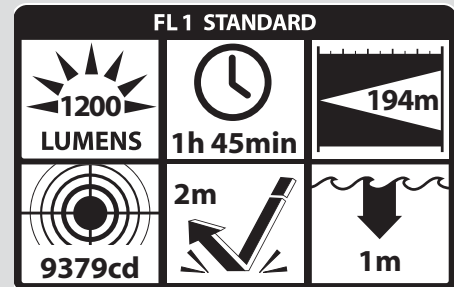

FULL SIZE HANDGUN WEAPON LIGHT

2 CR123

ITEM NUMBER/UPC

TWM-30, 017398807951
TWM-30F, 017398807968
TWM-30FD, 017398808286

CERTIFICATIONS

- CE

CASE MATERIAL

- Aircraft grade 6061-T6 aluminum

LUMENS/RUNTIME

- 1200L, 1.75 hrs runtime

CANDELA

- 9379

BEAM DISTANCE

- HIGH: 194 m

WATER RATING

- IP-X7

DROP RATING

- 2 m

DIMENSIONS

- LENGTH: 3.5 in (89 mm)
- WIDTH: 1.5 in (38 mm)
- DEPTH: 1.5 in (38 mm)
- WEIGHT: 4.5 oz (128 g)

BATTERY

- 2 CR123 batteries (included)

WARRANTY

- Limited lifetime warranty

WHAT'S INCLUDED

- Weapon light
- Three modular rail inserts
(P1, P2, P3 w/ P2 pre-installed)
- Allen wrench
- Spare modular rail insert screw
- 2 CR123 batteries
- Instruction manual

TWM-30 | TWM-30F | TWM-30FD

CERTIFIED

CE