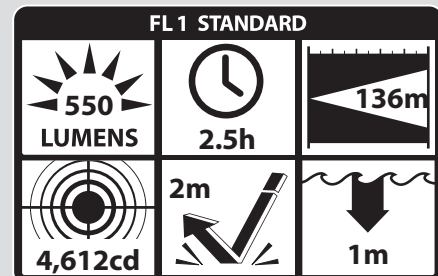

COMPACT WEAPON LIGHT

1 CR123

ITEM NUMBER/UPC

TCM-550XL, 017398807043
TCM-550XLS, 017398807050 (STROBE)

CERTIFICATIONS/MARKINGS

- CE
- Serialized for personal identification
- Patent # 9,713,217

CASE MATERIAL

- Aircraft grade 6061-T6 aluminum

LUMENS/RUNTIME

FLASHLIGHT
- HIGH: 550L, 2.5 hrs runtime

CANDELA

FLASHLIGHT
- HIGH: 4,612

BEAM DISTANCE

FLASHLIGHT
- HIGH: 136 m

WATER RATING

- IP-X7 waterproof

DROP RATING

- 2 m

DIMENSIONS

- LENGTH: 2.51 in (60mm)
- WIDTH: 1.18 in (30mm)
- DEPTH: 1.22 in (31 mm)
- WEIGHT: 2.5 oz (70 g)

BATTERY

- 1 CR123 battery (included)

WARRANTY

- Limited Lifetime

WHAT'S INCLUDED

- Weapon light
- 4 modular rail inserts
  (C1 pre-installed, C2, C3 & C4)
- 2 spare Allen screws
- Allen wrench
- 1 CR123 battery

TCM-550XL, TCM-550XLS

CERTIFIED

CE