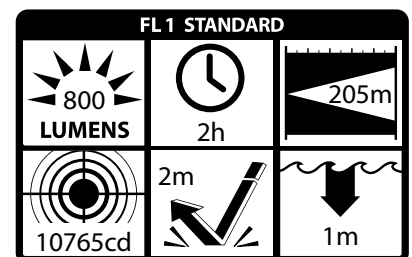

**WEIGHT**

Weight: 7.6 oz. (215 g) with RPS & batteries installed.

**LENS**

Unbreakable polycarbonate with scratch resistant coating.

**LIGHT SOURCE**

Cree® LED. Impervious to shock with a 50,000 hour lifetime.

**LIGHT OUTPUT**

Flashlight - 800 lumens

**ON/OFF**

Single Tail Cap Switch - Momentary or Constant-on Flashlight - Remote Pressure Switch - Momentary On/Off

**RUN-TIME**

Flashlight - 1.5 hours

**BATTERY**

2 CR-123 Lithium Batteries (included)

**FEATURES**

- Super-bright Xtreme Lumens™ design
- CREE® LED technology – 50,000+ hours LED
- Momentary or constant-on flashlight
- Sharp focused flashlight beam
- High-efficiency deep parabolic reflector
- Effective beam distance of 205 meters (over 670 feet)
- Aircraft-grade 6061-T6 aluminum housing, bezel & tail-cap
- Type III hard anodized finish
- Non-slip grip
- Large textured tail-switch
- 1" Handle diameter to fit included mount
- 1.25" Head diameter accepts 3rd party filters
- Waterproof
- Hardened design to withstand weapon recoil
- Chemical resistant
- Serialized for personal identification
- Includes momentary or constant-on tail switch so the light can be used as a conventional tactical light as well
- Powered by 2 – CR-123 Lithium batteries (included)
- Can be upgraded to a rechargeable model by adding the optional rechargeable Lithium-ion battery, charger and power cords