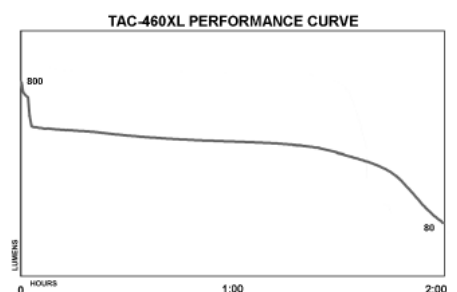

WEIGHT

Weight: 7.6 oz. (215 g) with RPS & batteries installed.

LENS

Unbreakable polycarbonate with scratch resistant coating.

LIGHT SOURCE

Cree® LED. Impervious to shock with a 50,000 hour lifetime.

LIGHT OUTPUT

Flashlight - 800 lumens

ON/OFF

Single Tail Cap Switch - Momentary or Constant-on Flashlight - Remote Pressure Switch - Momentary On/Off

RUN-TIME

Flashlight - 1.5 hours

BATTERY

2 CR-123 Lithium Batteries (included)

FEATURES

- Super-bright Xtreme Lumens™ design
- CREE® LED technology – 50,000+ hours LED
- Momentary or constant-on flashlight
- Sharp focused flashlight beam
- High-efficiency deep parabolic reflector
- Effective beam distance of 205 meters (over 670 feet)
- Aircraft-grade 6061-T6 aluminum housing, bezel & tail-cap
- Type III hard anodized finish
- Non-slip grip
- Large textured tail-switch
- 1" Handle diameter to fit included mount
- 1.25" Head diameter accepts 3rd party filters
- Waterproof
- Hardened design to withstand weapon recoil
- Chemical resistant
- Serialized for personal identification
- Includes momentary or constant-on tail switch so the light can be used as a conventional tactical light as well
- Powered by 2 – CR-123 Lithium batteries (included)
- Can be upgraded to a rechargeable model by adding the optional rechargeable Lithium-ion battery, charger and power cords

APPROVALS