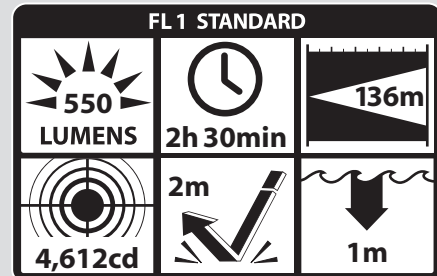

LONG GUN COMPACT WEAPON LIGHT

1 CR123

ITEM NUMBER/UPC

LGC-550XL, 017398807371

CERTIFICATIONS/MARKINGS

- CE
- Serialized for personal identification
- Patent # 9,713,217

CASE MATERIAL

- Aircraft grade 6061-T6 aluminum

LUMENS/RUNTIME

FLASHLIGHT

- HIGH: 550L, 2.5 hrs runtime

CANDELA

FLASHLIGHT

- HIGH: 4,612

BEAM DISTANCE

FLASHLIGHT

- HIGH: 136 m

WATER RATING

- IP-X7 waterproof

DROP RATING

- 2 m

DIMENSIONS

- LENGTH: 2.51 in (60mm)
- WIDTH: 1.18 in (30mm)
- DEPTH: 1.22 in (31 mm)
- WEIGHT: 2.5 oz (70 g)

BATTERY

- 1 CR123 battery (included)

WARRANTY

- Limited Lifetime

WHAT'S INCLUDED

- Weapon light
- 1 CR123 battery
- Instruction manual

LGC-550XL

CERTIFIED

CE