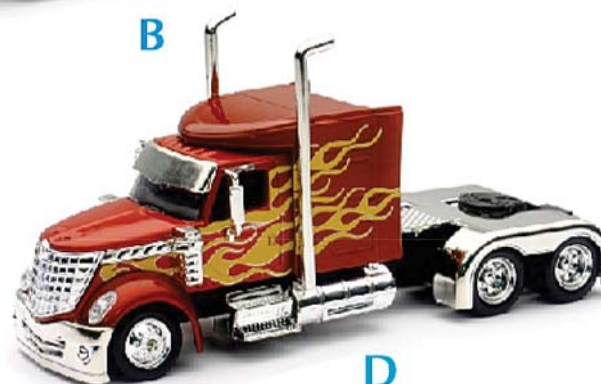

SS-10641H KENWORTH W900 & PETERBILT 379 CUSTOM TRUCK CAB

**scale 1:43
DIE-CAST**

Display Box Size:
12.5" x 9" x 4.25"

0/12/1.00'C.B.F.
Outer Size:
13" x 9.5" x 14"
N.W.: 4.9 LBS
G.W.: 9.9 LBS

A

B

C

D