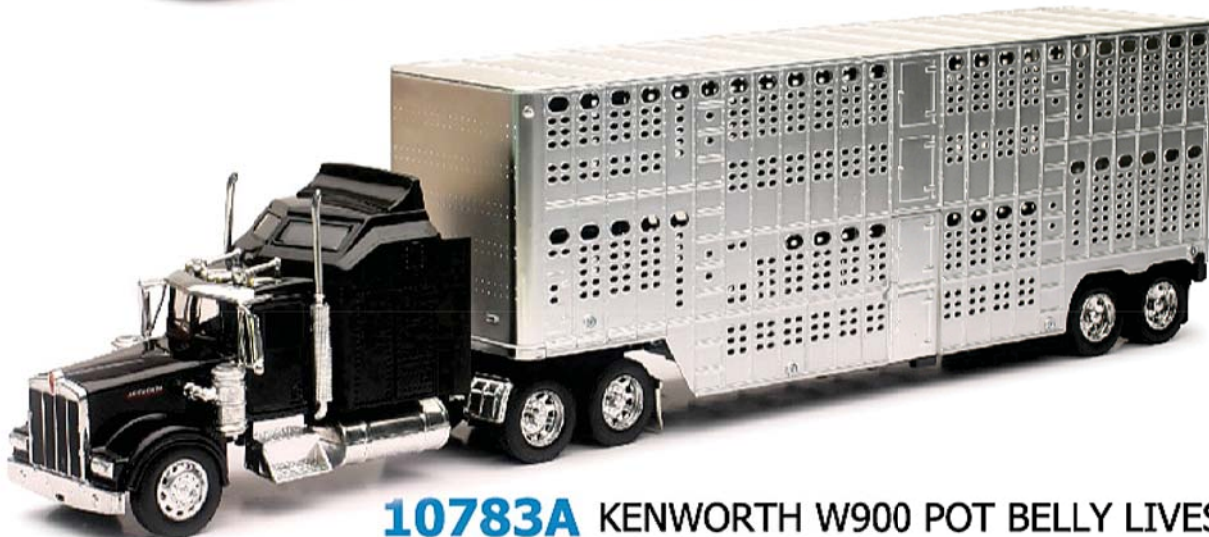

12223E KENWORTH T700 OIL TANKER (CHROME)

10783A KENWORTH W900 POT BELLY LIVESTOCK (CHROME)