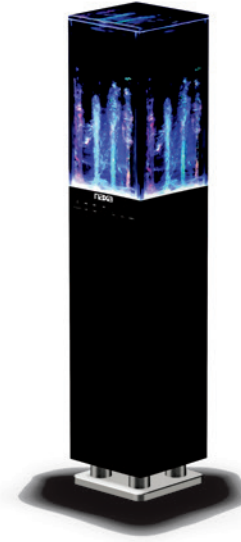

- An attractive, floor-standing, wireless speaker solution with FM radio
- Elegant water fountain and light effects respond to changes in audio volume and tone
- Connect to music players wirelessly with Bluetooth<sup>®</sup> technology
- Built-in FM radio tuner
- 3.5 mm AUX audio connection
- Two high-performance full-range drivers
- Accessories included: AC power adapter, 3.5mm AUX cable, remote control
- Power: AC 100-240 V, 50/60 Hz
- Product Dimensions: 4.31" x 4.31" x 21.50"
- Product Weight: 3.21 lbs.
- Giftbox Dimensions: 7.75" x 7.00" x 26.00"
- Giftbox Weight: 4.59 lbs.
- Units per Master Carton: 2
- Master Carton Dimensions: 14.90" x 8.90" x 26.00"
- Master Carton Weight: 10.53 lbs.

**BLUETOOTH®DANCING WATER LIGHT TOWER SPEAKER SYSTEM**

**BLUETOOTH®DANCING WATER LIGHT TOWER SPEAKER SYSTEM**

**FEATURES**

- An attractive, floor-standing, wireless speaker solution with FM radio
- Elegant water fountain and light effects respond to changes in audio volume
- Connect to music players wirelessly with Bluetooth<sup>®</sup> technology
- Built-in FM radio tuner
- 3.5 mm AUX audio connection
- Two high-performance full-range drivers
- Accessories included: AC power adapter, 3.5mm AUX cable, remote control

NHS-2009  
www.naxa.com

**SPECIFICATIONS**

Model	NHS-2009
Product Name	Dancing Water Light Tower Speaker System with Bluetooth <sup>®</sup>
Speaker Output	Two Output Power: 4W (RMS) 2 x 2W (Full-range drivers)
Radio Tuner	FM (PLL auto-tune)
Wireless Source	Bluetooth <sup>®</sup>
Input	3.5mm AUX audio
Installation Options	Floor Standing, Wall-Mount
Power Source	AC 100-240V
Accessories Included	AC power adapter, 3.5mm AUX cable, remote control
UL/ETL Certification	Yes

### Unit

Dimensions (in): 4.31 x 4.31 x 21.5 [ L x W x H ]

Weight (lbs): 3.21