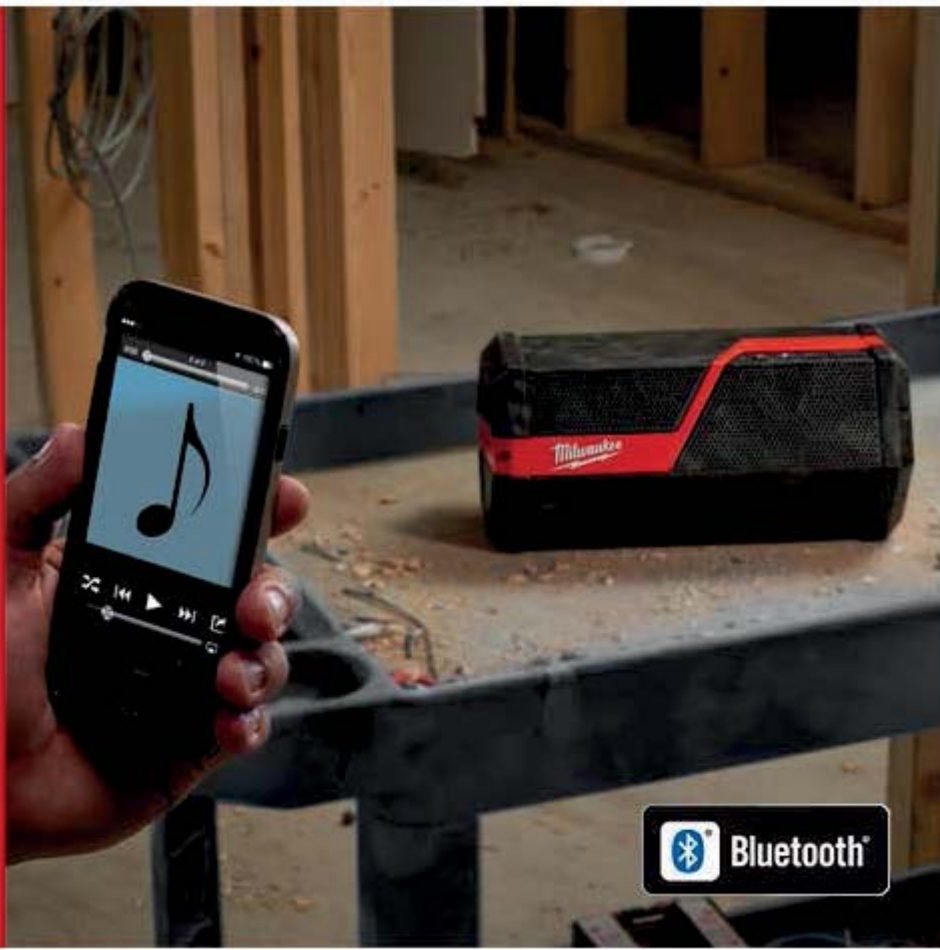

INDUSTRY'S LOUDEST, CLEAREST SOUND SYSTEM

BLUETOOTH® CONNECTIVITY

- Stream any audio wirelessly from any Bluetooth® device
- Connect Bluetooth® up to 100 ft. or use auxillary connection

LOUDEST VOLUME, LOWEST DISTORTION

- Two high-definition mid-woofers maximize clarity at loudest volumes
- Two high range tweeters drive high range of treble
- Two passive radiators maximize clarity and volume of bass
- 40 watt digital amplifier delivers stereo quality sound

NOTHING BUT HEAVY DUTY™ CONSTRUCTION

- IP54 water and dust protection
- Impact resistant roll cage
- Reinforced side caps and grill enhances impact resistance

POWERED BY M18™ / M12™

- Powered by Milwaukee® M18™ / M12™ batteries or AC outlet
- USB power outlet quickly charges electronic devices in both AC and DC mode