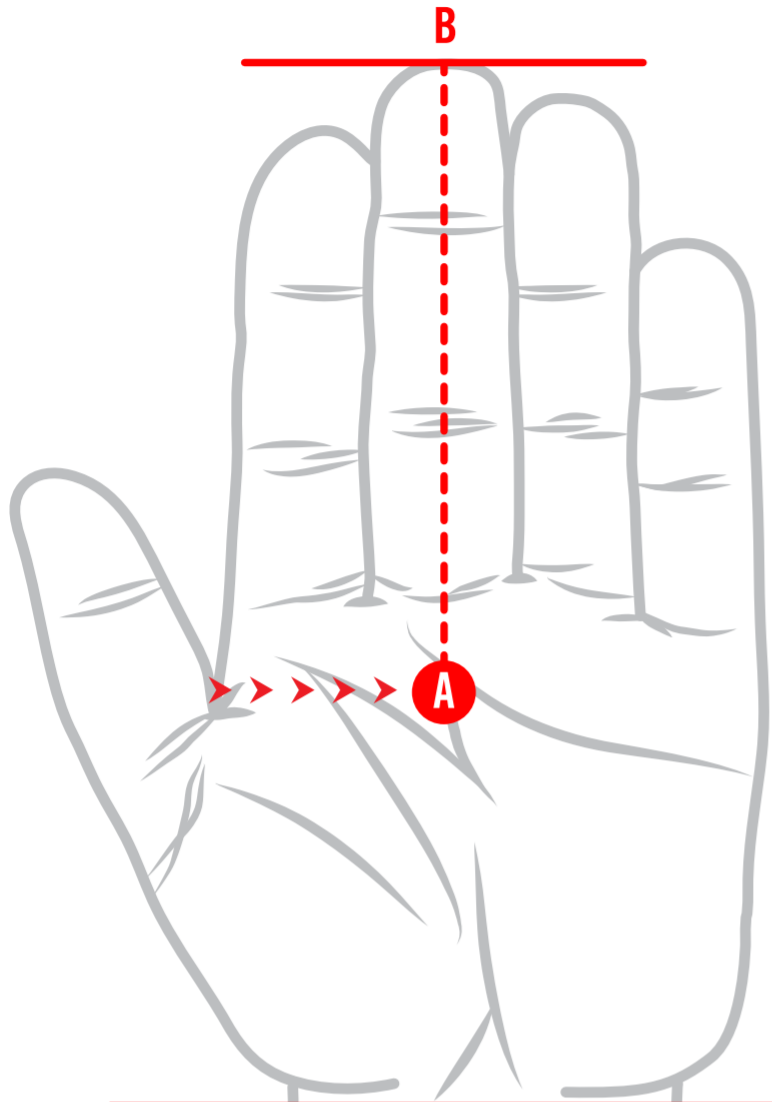

GLOVE SIZING

USE RULER WHEN MEASURING

FINGER LENGTH

Measure your length from position A to B.

GLOVE SIZE

If you're between sizes, we recommend sizing down for a snug fit.

PALM WIDTH

Measure your palm width from position A to B.

MEN'S		WOMEN'S	
10.0 cm – 10.8 cm		XXX-Small	< 5.0 cm
10.8 cm – 11.5 cm		XX-Small	5.0 cm – 5.8 cm
11.5 cm – 12.3 cm		X-Small	5.8 cm – 6.5 cm
12.3 cm – 13.0 cm	10.0 cm – 10.5 cm	Small	6.5 cm – 7.5 cm
13.0 cm – 13.8 cm	10.5 cm – 11.0 cm	Medium	7.5 cm – 8.5 cm
13.8 cm – 14.5 cm	11.0 cm – 11.5 cm	Large	8.5 cm – 9.8 cm
14.5 cm – 15.2 cm		X-Large	9.8 cm – 11.0 cm
15.2 cm – 15.9 cm		XX-Large	11.0 cm – 12.2 cm
15.9 cm – 16.5 cm		XXX-Large	12.2 cm – 13.7 cm

COVERT M-PACT[®] 3

TACTICAL HAND PROTECTION

The mighty M-Pact[®] 3 provides military and law enforcement professionals with EN 13594 rated impact protection in the field. A dense one-piece Thermoplastic Rubber knuckle guard is anatomically designed to absorb forceful impact and improve overall mobility during hard-charging operations. M-Pact 3 tactical gloves feature internal fingertip reinforcement and touchscreen capable synthetic leather so you're always connected.