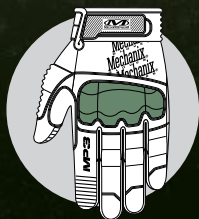

GLOVE SIZING

USE RULER WHEN MEASURING

FINGER LENGTH

Measure your length from position A to B.

GLOVE SIZE

If you're between sizes, we recommend sizing down for a snug fit.

PALM WIDTH

Measure your palm width from position A to B.

MEN'S		WOMEN'S	
10.0 cm – 10.8 cm		XXX-Small	< 5.0 cm
10.8 cm – 11.5 cm		XX-Small	5.0 cm – 5.8 cm
11.5 cm – 12.3 cm		X-Small	5.8 cm – 6.5 cm
12.3 cm – 13.0 cm	10.0 cm – 10.5 cm	Small	6.5 cm – 7.5 cm
13.0 cm – 13.8 cm	10.5 cm – 11.0 cm	Medium	7.5 cm – 8.5 cm
13.8 cm – 14.5 cm	11.0 cm – 11.5 cm	Large	8.5 cm – 9.8 cm
14.5 cm – 15.2 cm		X-Large	9.8 cm – 11.0 cm
15.2 cm – 15.9 cm		XX-Large	11.0 cm – 12.2 cm
15.9 cm – 16.5 cm		XXX-Large	12.2 cm – 13.7 cm

COVERT M-PACT[®] 3

TACTICAL HAND PROTECTION

The mighty M-Pact[®] 3 provides military and law enforcement professionals with EN 13594 rated impact protection in the field. A dense one-piece Thermoplastic Rubber knuckle guard is anatomically designed to absorb forceful impact and improve overall mobility during hard-charging operations. M-Pact 3 tactical gloves feature internal fingertip reinforcement and touchscreen capable synthetic leather so you're always connected.

MP3-55 COVERT
 MP3-72 COYOTE

XXXS	XXS	XS	S	M	L	XL	XXL	XXXL
05	06	07	08	09	10	11	12	13

FEATURES

1. Anatomically shaped Thermoplastic Rubber knuckle guard meets EN 13594 impact standard.
2. Thermoplastic Rubber top closure creates a secure fit to the wrist.
3. Accordion EVA padding reduces impact to the thumb and fingers.
4. Internal fingertip reinforcement provides extreme abrasion resistance.
5. Durable synthetic leather palm infused with touchscreen technology.
6. Nylon carrier loops.