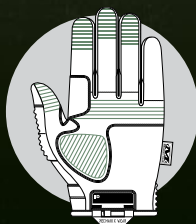

COVERT M-PACT[®] 3

TACTICAL HAND PROTECTION

The mighty M-Pact[®] 3 provides military and law enforcement professionals with EN 13594 rated impact protection in the field. A dense one-piece Thermoplastic Rubber knuckle guard is anatomically designed to absorb forceful impact and improve overall mobility during hard-charging operations. M-Pact 3 tactical gloves feature internal fingertip reinforcement and touchscreen capable synthetic leather so you're always connected.

IMPACT PROTECTION

Molded Thermoplastic Rubber knuckle guard meets EN 13594 impact standard.

REINFORCED FINGERTIPS

Internal fingertip reinforcement provides extreme abrasion resistance.

COVERT M-PACT[®] 3

AVAILABLE COLORS

MP3-55 COVERT
 MP3-72 COYOTE

XXXS	XXS	XS	S	M	L	XL	XXL	XXXL
05	06	07	08	09	10	11	12	13

FEATURES

1. Anatomically shaped Thermoplastic Rubber knuckle guard meets EN 13594 impact standard.
2. Thermoplastic Rubber top closure creates a secure fit to the wrist.
3. Accordion EVA padding reduces impact to the thumb and fingers.
4. Internal fingertip reinforcement provides extreme abrasion resistance.
5. Durable synthetic leather palm infused with touchscreen technology.
6. Nylon carrier loops.