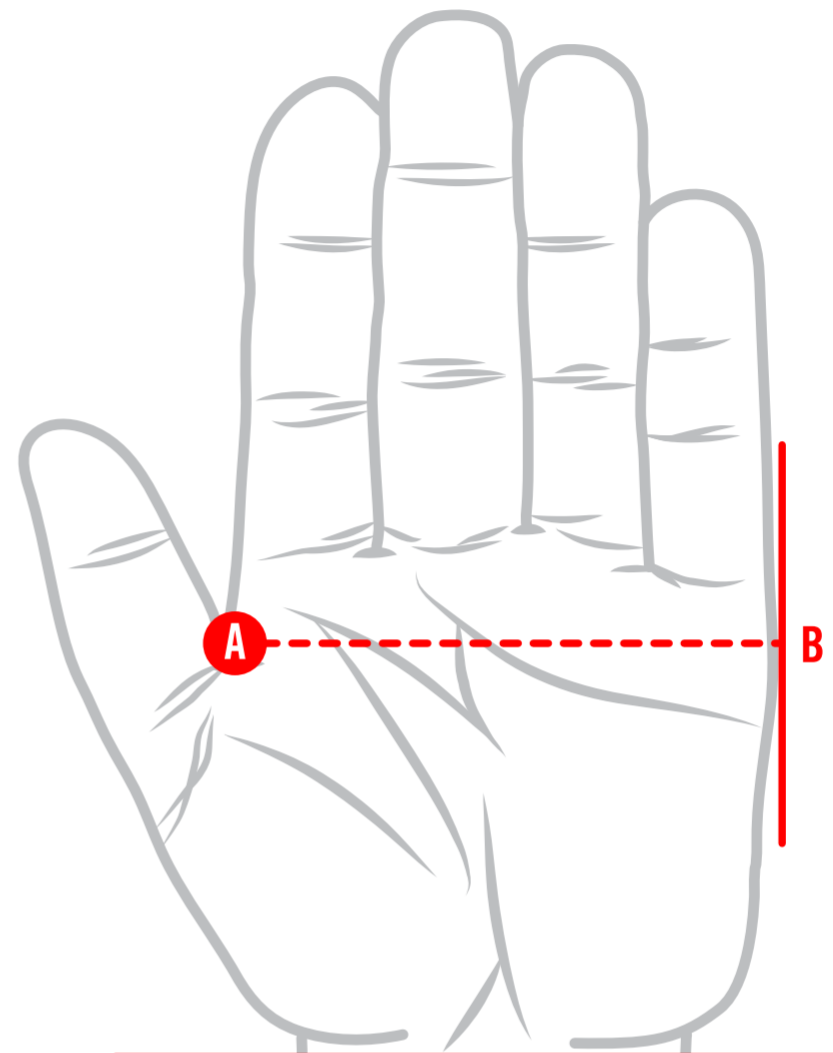

GLOVE SIZING

USE RULER WHEN MEASURING

FINGER LENGTH

Measure your length from position A to B.

GLOVE SIZE

If you're between sizes, we recommend sizing down for a snug fit.

PALM WIDTH

Measure your palm width from position A to B.

MEN'S		WOMEN'S	
10.0 cm – 10.8 cm		XXX-Small	< 5.0 cm
10.8 cm – 11.5 cm		XX-Small	5.0 cm – 5.8 cm
11.5 cm – 12.3 cm		X-Small	5.8 cm – 6.5 cm
12.3 cm – 13.0 cm	10.0 cm – 10.5 cm	Small	6.5 cm – 7.5 cm
13.0 cm – 13.8 cm	10.5 cm – 11.0 cm	Medium	7.5 cm – 8.5 cm
13.8 cm – 14.5 cm	11.0 cm – 11.5 cm	Large	8.5 cm – 9.8 cm
14.5 cm – 15.2 cm		X-Large	9.8 cm – 11.0 cm
15.2 cm – 15.9 cm		XX-Large	11.0 cm – 12.2 cm
15.9 cm – 16.5 cm		XXX-Large	12.2 cm – 13.7 cm