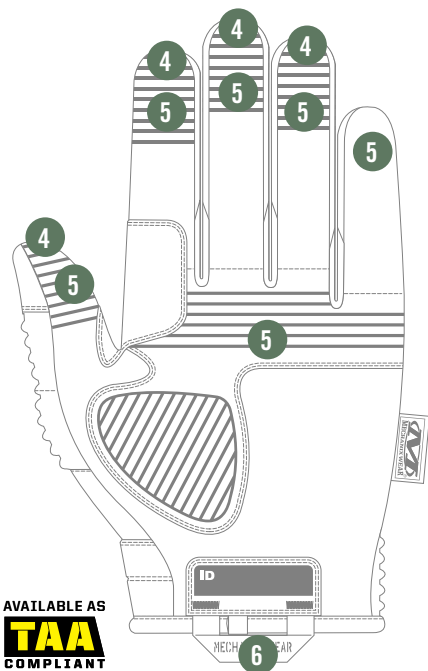

AVAILABLE AS
TAA
COMPLIANT

Learn more about work clothing and gear we have.