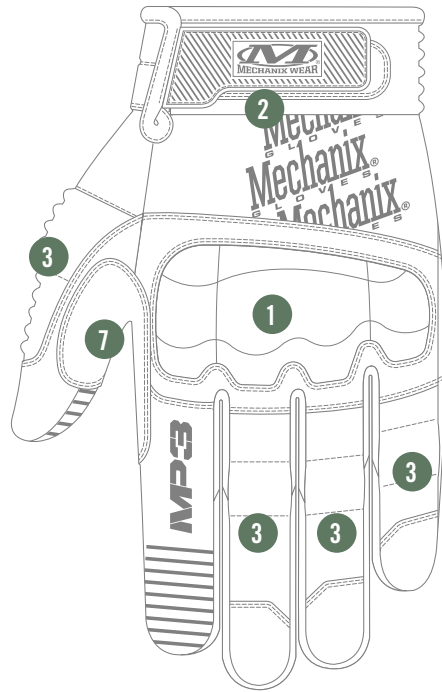

MEN'S		WOMEN'S	
10.0 cm – 10.8 cm		XXX-Small	< 5.0 cm
10.8 cm – 11.5 cm		XX-Small	5.0 cm – 5.8 cm
11.5 cm – 12.3 cm		X-Small	5.8 cm – 6.5 cm
12.3 cm – 13.0 cm	10.0 cm – 10.5 cm	Small	6.5 cm – 7.5 cm
13.0 cm – 13.8 cm	10.5 cm – 11.0 cm	Medium	7.5 cm – 8.5 cm
13.8 cm – 14.5 cm	11.0 cm – 11.5 cm	Large	8.5 cm – 9.8 cm
14.5 cm – 15.2 cm		X-Large	9.8 cm – 11.0 cm
15.2 cm – 15.9 cm		XX-Large	11.0 cm – 12.2 cm
15.9 cm – 16.5 cm		XXX-Large	12.2 cm – 13.7 cm

COVERT M-PACT[®] 3

TACTICAL HAND PROTECTION

The mighty M-Pact[®] 3 provides military and law enforcement professionals with EN 13594 rated impact protection in the field. A dense one-piece Thermoplastic Rubber knuckle guard is anatomically designed to absorb forceful impact and improve overall mobility during hard-charging operations. M-Pact 3 tactical gloves feature internal fingertip reinforcement and touchscreen capable synthetic leather so you're always connected.

IMPACT PROTECTION

Molded Thermoplastic Rubber knuckle guard meets EN 13594 impact standard.

REINFORCED FINGERTIPS

Internal fingertip reinforcement provides extreme abrasion resistance.

COVERT M-PACT[®] 3

AVAILABLE COLORS

MP3-55 COVERT
 MP3-72 COYOTE

XXXS	XXS	XS	S	M	L	XL	XXL	XXXL
05	06	07	08	09	10	11	12	13

FEATURES

1. Anatomically shaped Thermoplastic Rubber knuckle guard meets EN 13594 impact standard.
2. Thermoplastic Rubber top closure creates a secure fit to the wrist.
3. Accordion EVA padding reduces impact to the thumb and fingers.
4. Internal fingertip reinforcement provides extreme abrasion resistance.
5. Durable synthetic leather palm infused with touchscreen technology.
6. Nylon carrier loops.